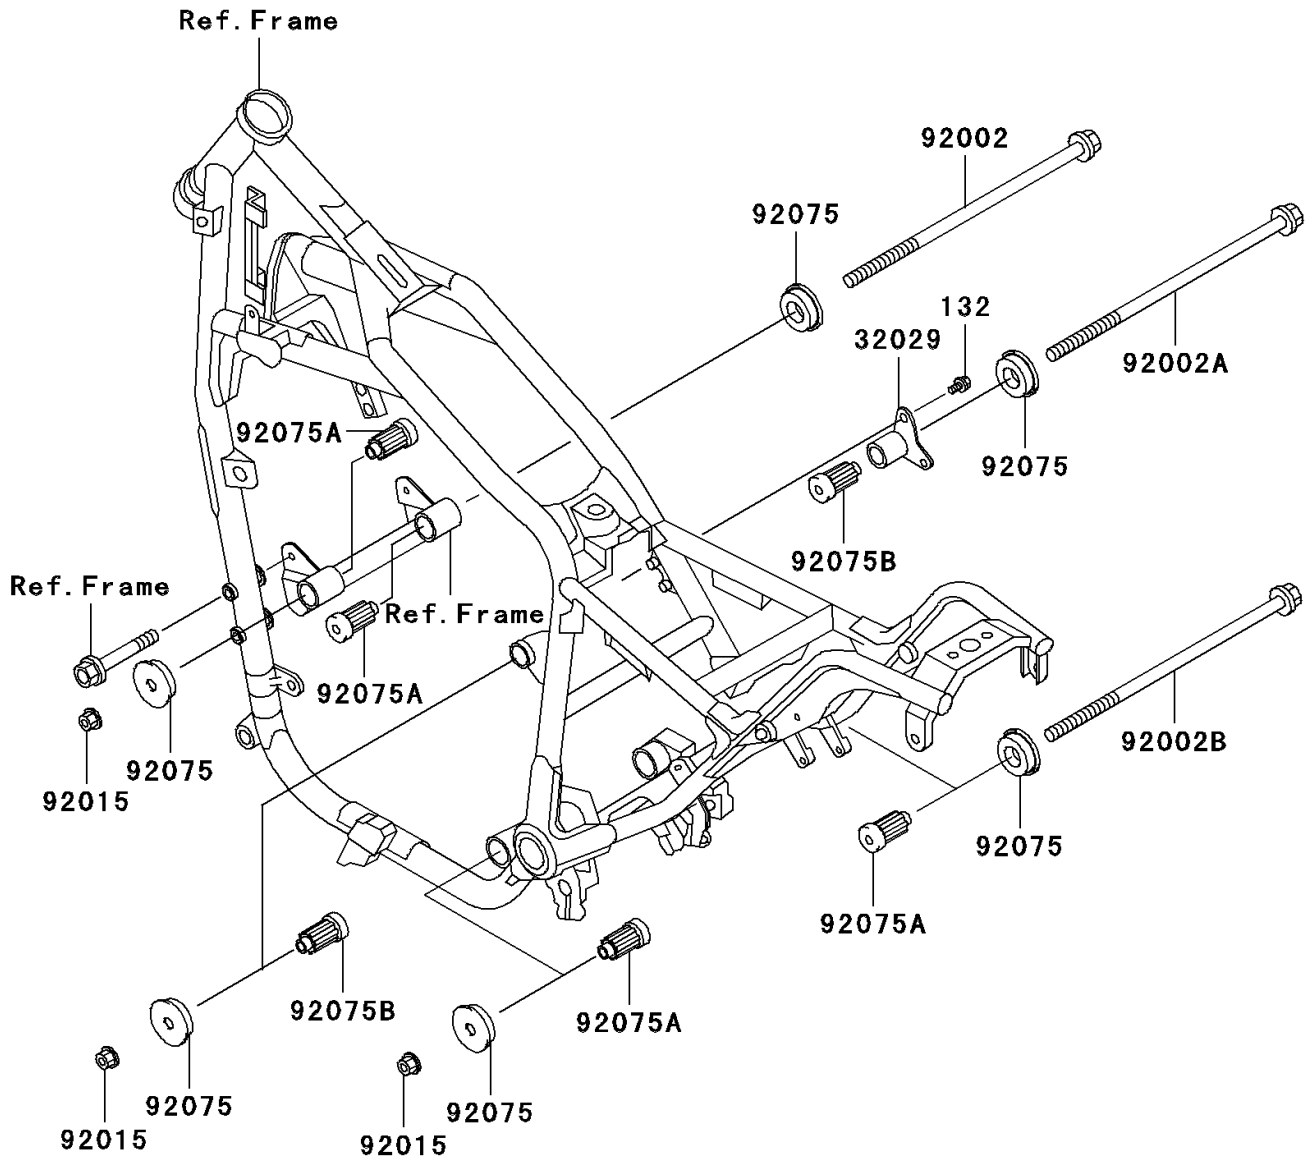

1999 Vulcan 750 PARTS DIAGRAM

Engine Mount

F2122

1999 Vulcan 750 PARTS LIST

Engine Mount

ITEM NAME	PART NUMBER	QUANTITY
BOLT-FLANGED-SMALL (Ref # 132)	132J0820	2
BRACKET-ENGINE (Ref # 32029)	32029-1392	1
BOLT,FLANGED,10X285 (Ref # 92002)	92002-1206	1
BOLT,FLANGED,10X260 (Ref # 92002A)	92002-1454	1
BOLT,FLANGED,10X330 (Ref # 92002B)	92002-1540	1
NUT,FLANGED,10MM (Ref # 92015)	92015-1180	3
DAMPER,ENGINE BRACKET (Ref # 92075)	92075-1738	6
DAMPER,ENGINE MOUNT,MAIN (Ref # 92075A)	92075-1739	4
DAMPER,ENGINE MOUNT (Ref # 92075B)	92075-1740	2