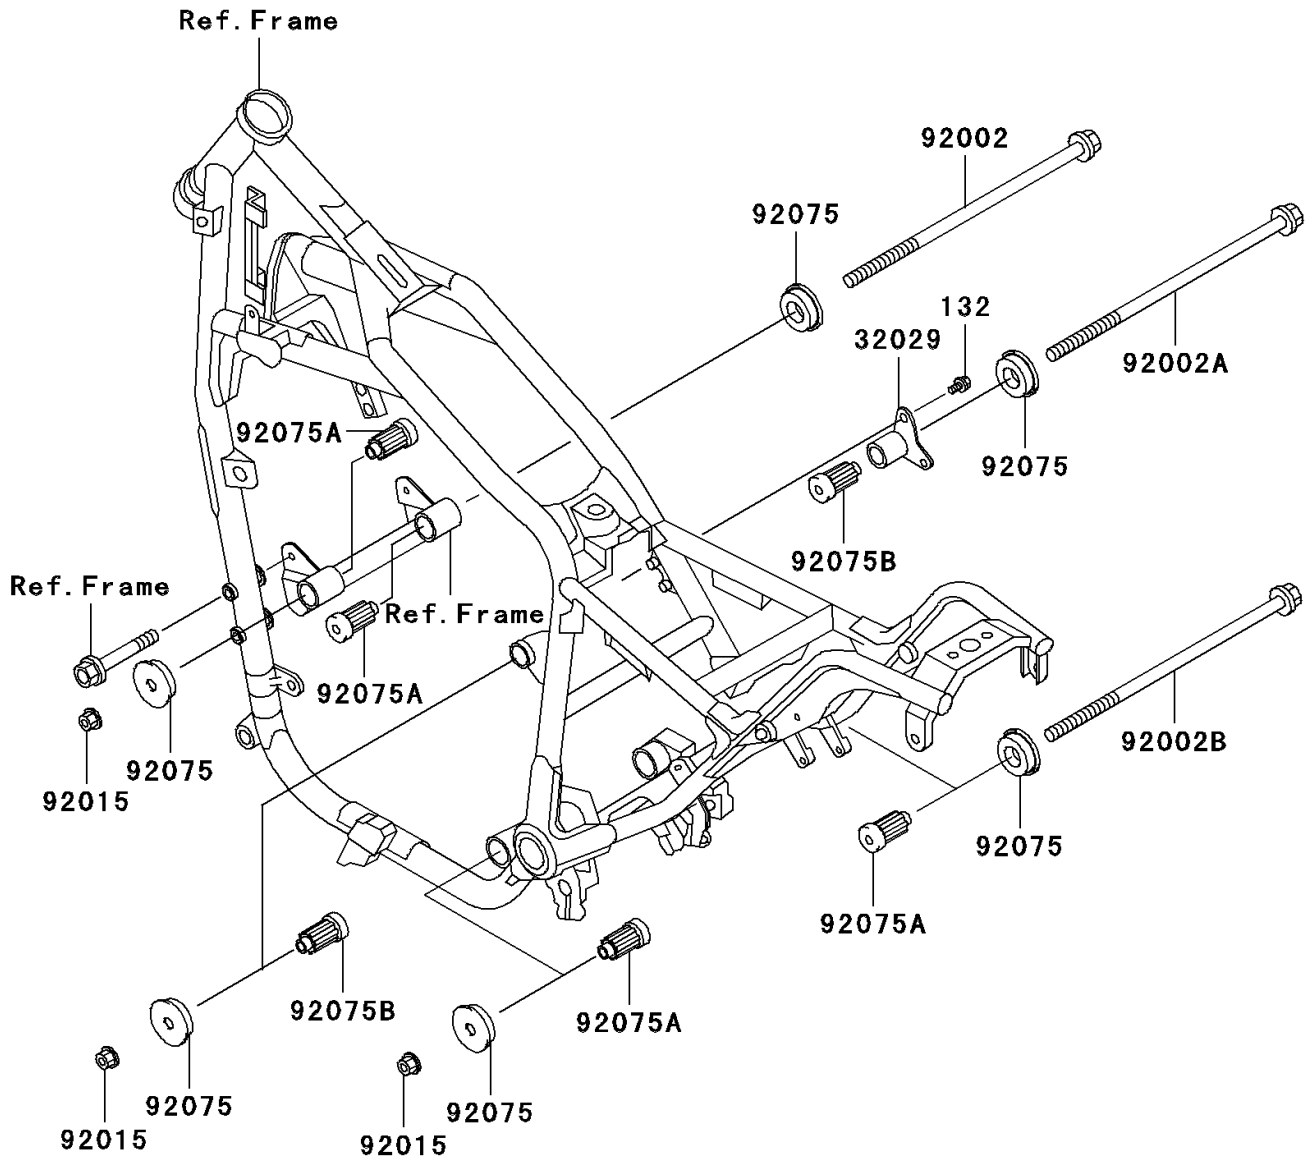

# 2002 Vulcan 750 PARTS DIAGRAM

Engine Mount

F2122

## 2002 Vulcan 750 PARTS LIST

### Engine Mount

ITEM NAME	PART NUMBER	QUANTITY
BOLT-FLANGED-SMALL (Ref # 132)	132J0820	2
BRACKET-ENGINE (Ref # 32029)	32029-1392	1
BOLT,FLANGED,10X285 (Ref # 92002)	92002-1206	1
BOLT,FLANGED,10X260 (Ref # 92002A)	92002-1454	1
BOLT,FLANGED,10X330 (Ref # 92002B)	92002-1540	1
NUT,FLANGED,10MM (Ref # 92015)	92015-1180	3
DAMPER,ENGINE BRACKET (Ref # 92075)	92075-1738	6
DAMPER,ENGINE MOUNT,MAIN (Ref # 92075A)	92075-1739	4
DAMPER,ENGINE MOUNT (Ref # 92075B)	92075-1740	2