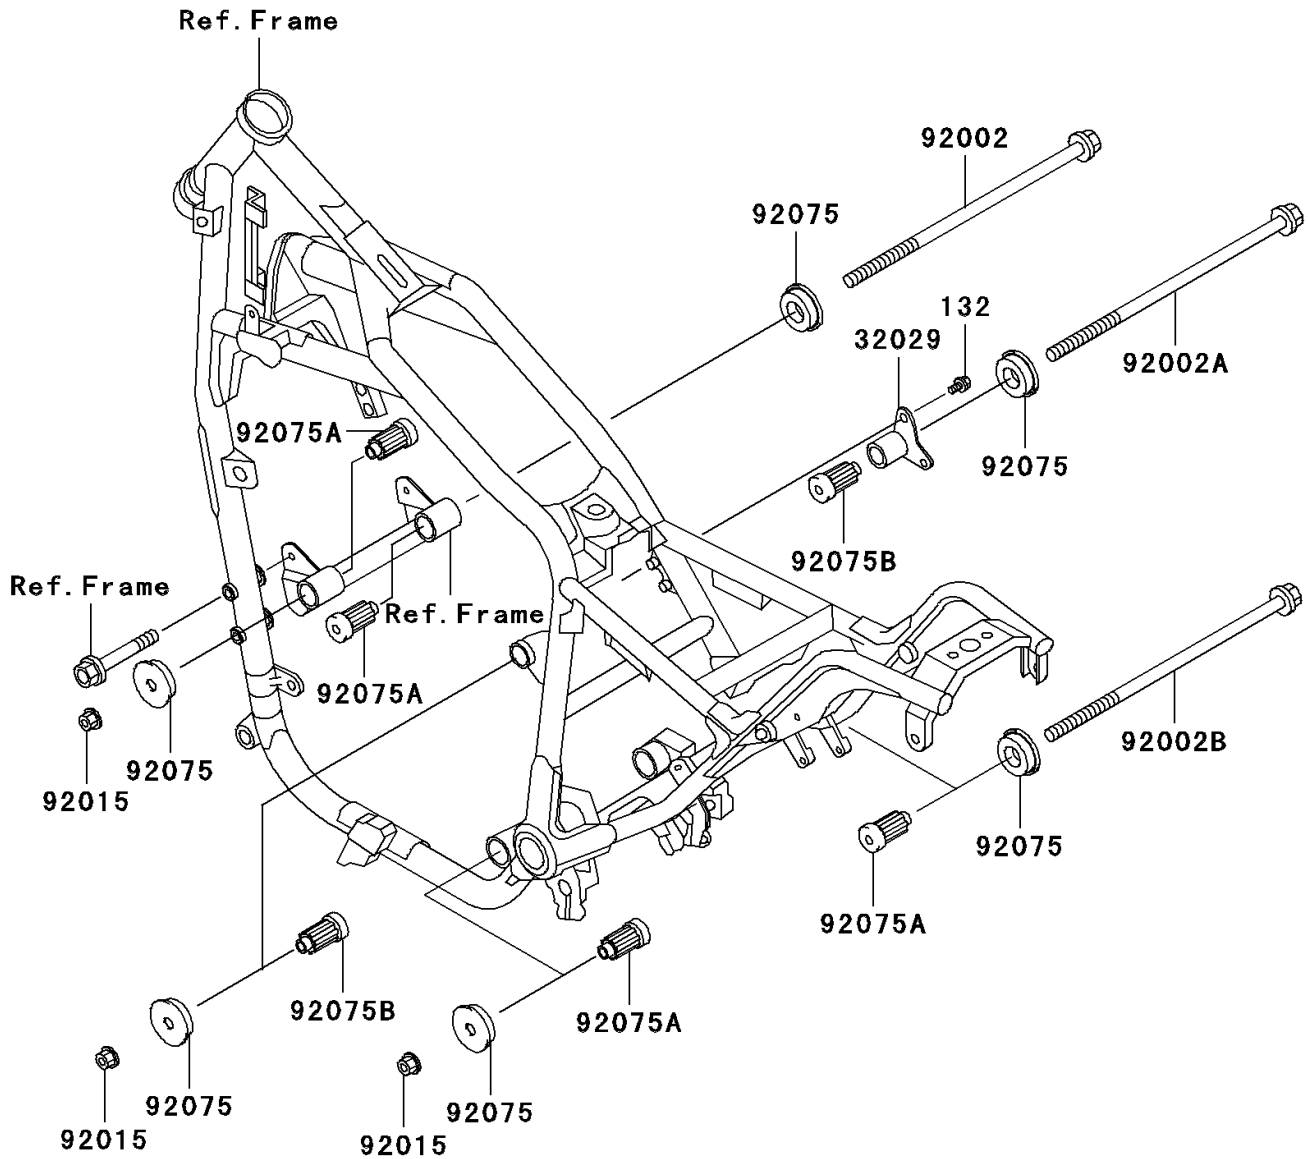

2003 Vulcan 750 PARTS DIAGRAM

Engine Mount

F2122

2003 Vulcan 750 PARTS LIST

Engine Mount

ITEM NAME	PART NUMBER	QUANTITY
BOLT-FLANGED-SMALL (Ref # 132)	132J0820	2
BRACKET-ENGINE (Ref # 32029)	32029-1392	1
BOLT,FLANGED,10X285 (Ref # 92002)	92002-1206	1
BOLT,FLANGED,10X260 (Ref # 92002A)	92002-1454	1
BOLT,FLANGED,10X330 (Ref # 92002B)	92002-1540	1
NUT,FLANGED,10MM (Ref # 92015)	92015-1180	3
DAMPER,ENGINE BRACKET (Ref # 92075)	92075-1738	6
DAMPER,ENGINE MOUNT,MAIN (Ref # 92075A)	92075-1739	4
DAMPER,ENGINE MOUNT (Ref # 92075B)	92075-1740	2