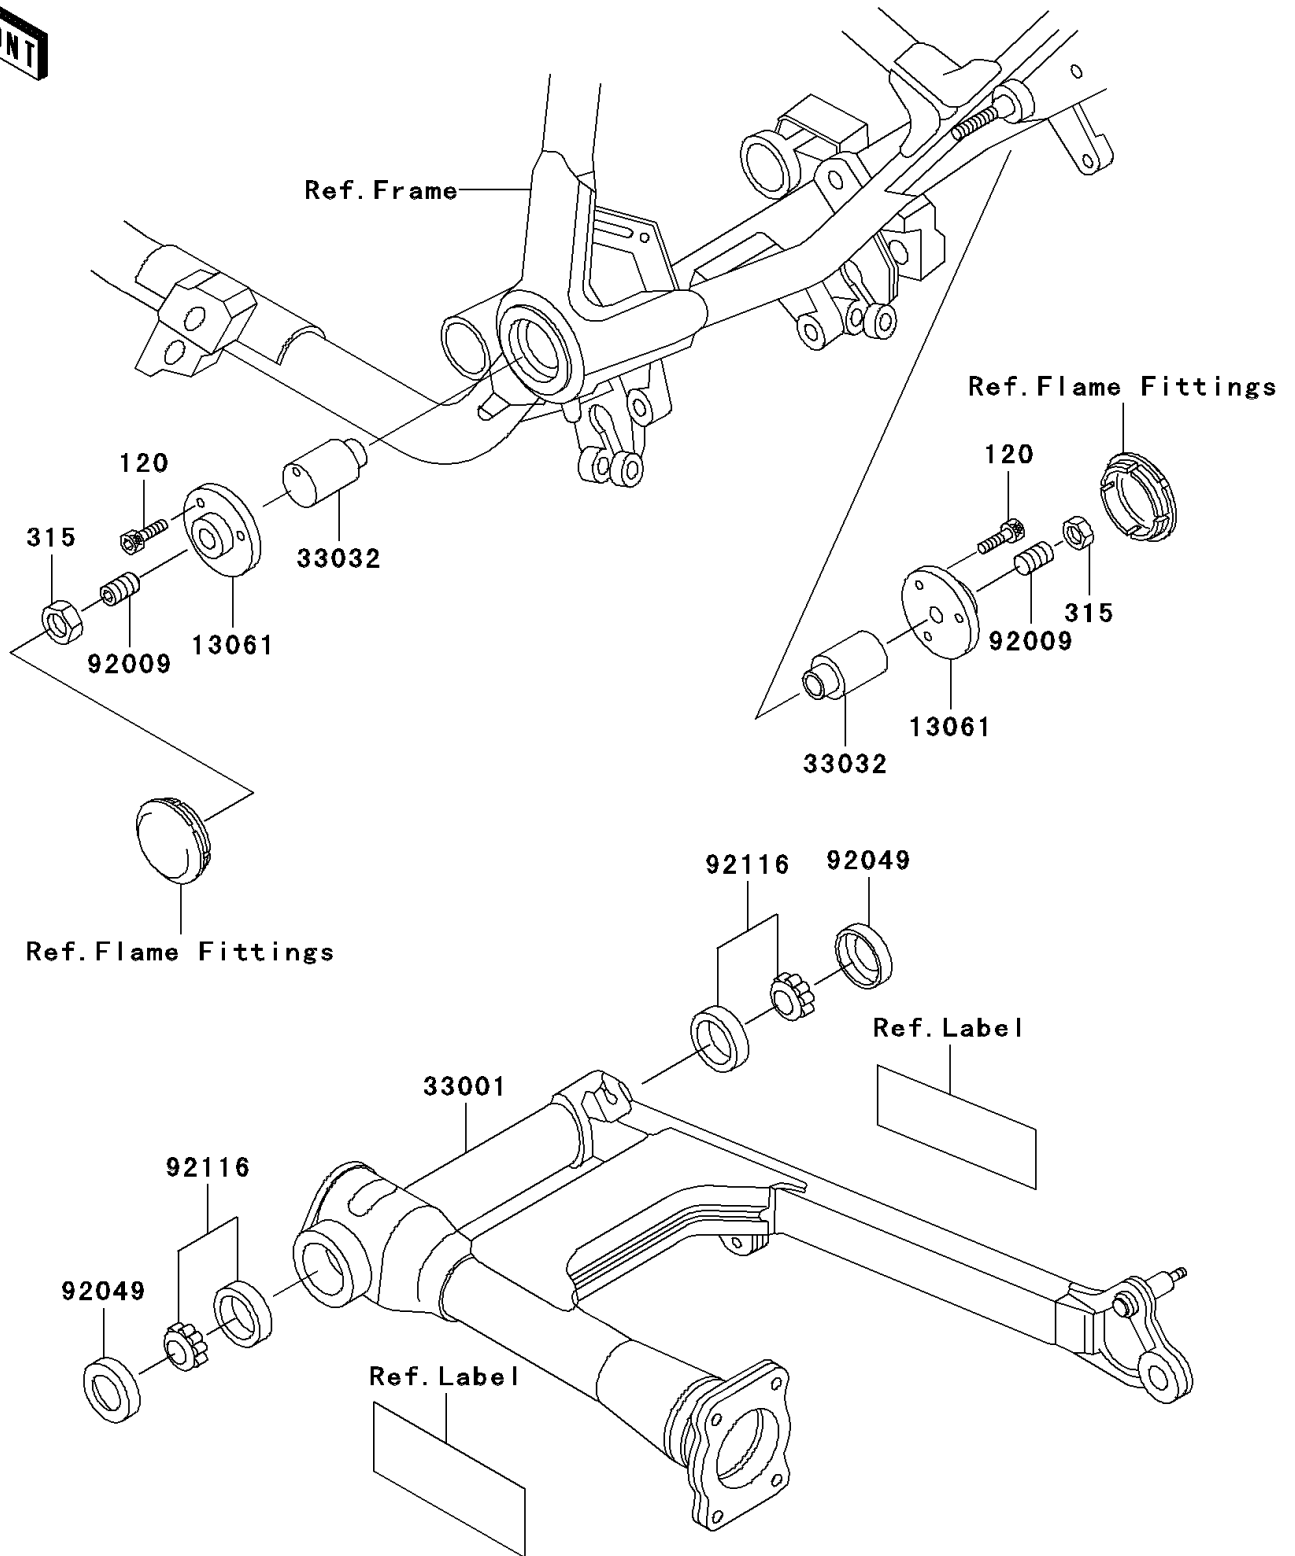

2003 Vulcan 750 PARTS DIAGRAM

Swingarm

F2141

2003 Vulcan 750 PARTS LIST

Swingarm

ITEM NAME	PART NUMBER	QUANTITY
BOLT-SOCKET,6X16 (Ref # 120)	120P0616	6
NUT-HEX-FINE (Ref # 315)	315B1200	2
BOSS (Ref # 13061)	13061-1149	2
ARM-COMP-SWING (Ref # 33001)	33001-1234	1
SHAFT-SWING ARM (Ref # 33032)	33032-1043	2
SCREW,SOCKET,12X22 (Ref # 92009)	92009-1374	2
SEAL-OIL,26406 (Ref # 92049)	92049-1030	2
BEARING-ROLLER,4T30203E1 (Ref # 92116)	92116-1001	2