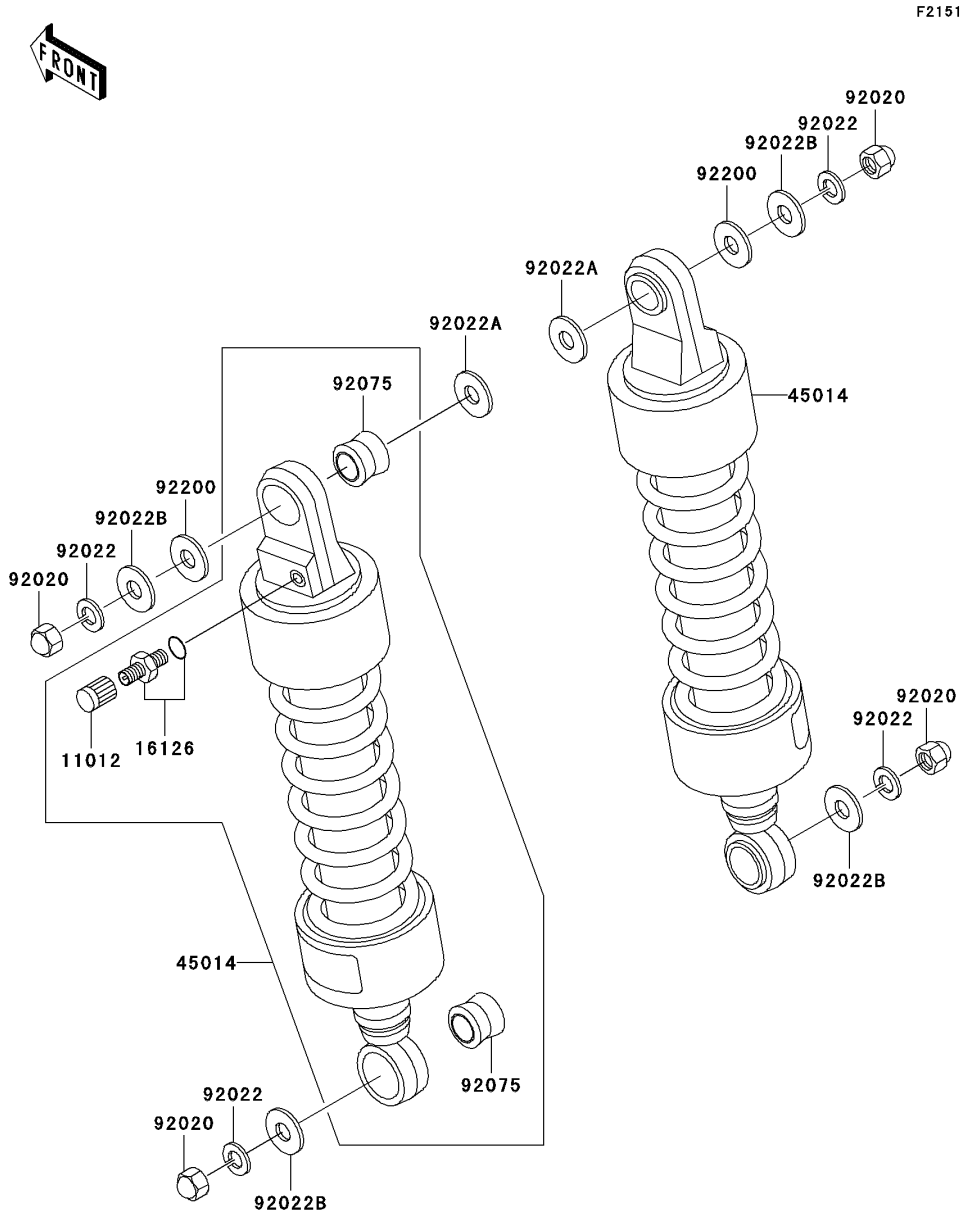

1999 Vulcan 750 PARTS DIAGRAM

Suspension/Shock Absorber

1999 Vulcan 750 PARTS LIST

Suspension/Shock Absorber

ITEM NAME	PART NUMBER	QUANTITY
CAP (Ref # 11012)	11012-1283	2
VALVE,AIR (Ref # 16126)	16126-1105	2
SHOCKABSORBER (Ref # 45014)	45014-1710	2
NUT,CAP,10MM (Ref # 92020)	92020-003	4
WASHER,SPRING,10MM (Ref # 92022)	92022-1540	4
WASHER,15X26X2.3 (Ref # 92022A)	92022-1577	2
WASHER,10.5X26X2.3 (Ref # 92022B)	92022-246	4
DAMPER,SHOCKABSORBER (Ref # 92075)	92075-1387	4
WASHER,10MM (Ref # 92200)	92200-1313	2