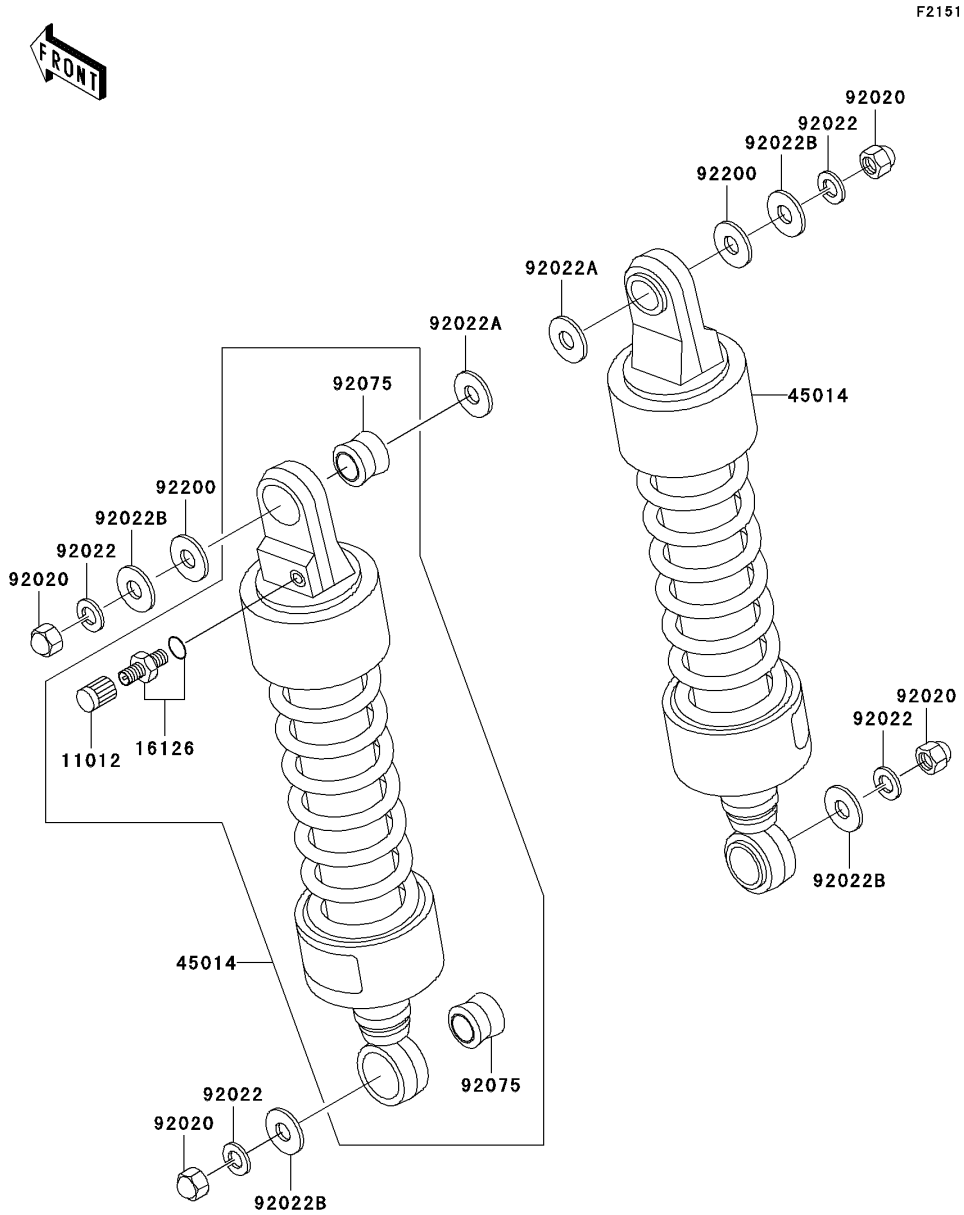

# 2003 Vulcan 750 PARTS DIAGRAM

Suspension/Shock Absorber

## 2003 Vulcan 750 PARTS LIST

### Suspension/Shock Absorber

ITEM NAME	PART NUMBER	QUANTITY
CAP (Ref # 11012)	11012-1283	2
VALVE,AIR (Ref # 16126)	16126-1105	2
SHOCKABSORBER (Ref # 45014)	45014-1710	2
NUT,CAP,10MM (Ref # 92020)	92020-003	4
WASHER,SPRING,10MM (Ref # 92022)	92022-1540	4
WASHER,15X26X2.3 (Ref # 92022A)	92022-1577	2
WASHER,10.5X26X2.3 (Ref # 92022B)	92022-246	4
DAMPER,SHOCKABSORBER (Ref # 92075)	92075-1387	4
WASHER,10MM (Ref # 92200)	92200-1313	2