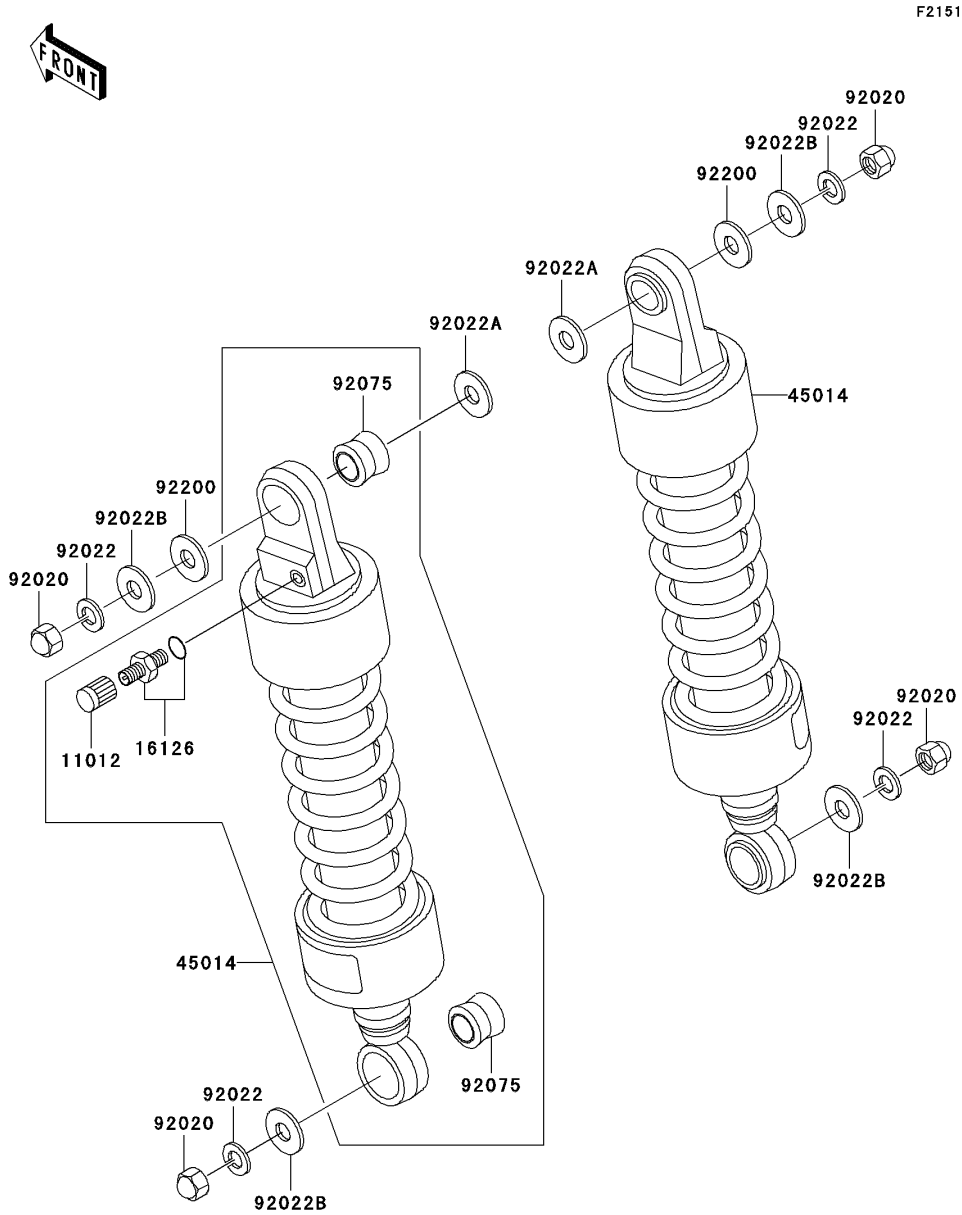

2003 Vulcan 750 PARTS DIAGRAM

Suspension/Shock Absorber

2003 Vulcan 750 PARTS LIST

Suspension/Shock Absorber

ITEM NAME	PART NUMBER	QUANTITY
CAP (Ref # 11012)	11012-1283	2
VALVE,AIR (Ref # 16126)	16126-1105	2
SHOCKABSORBER (Ref # 45014)	45014-1710	2
NUT,CAP,10MM (Ref # 92020)	92020-003	4
WASHER,SPRING,10MM (Ref # 92022)	92022-1540	4
WASHER,15X26X2.3 (Ref # 92022A)	92022-1577	2
WASHER,10.5X26X2.3 (Ref # 92022B)	92022-246	4
DAMPER,SHOCKABSORBER (Ref # 92075)	92075-1387	4
WASHER,10MM (Ref # 92200)	92200-1313	2