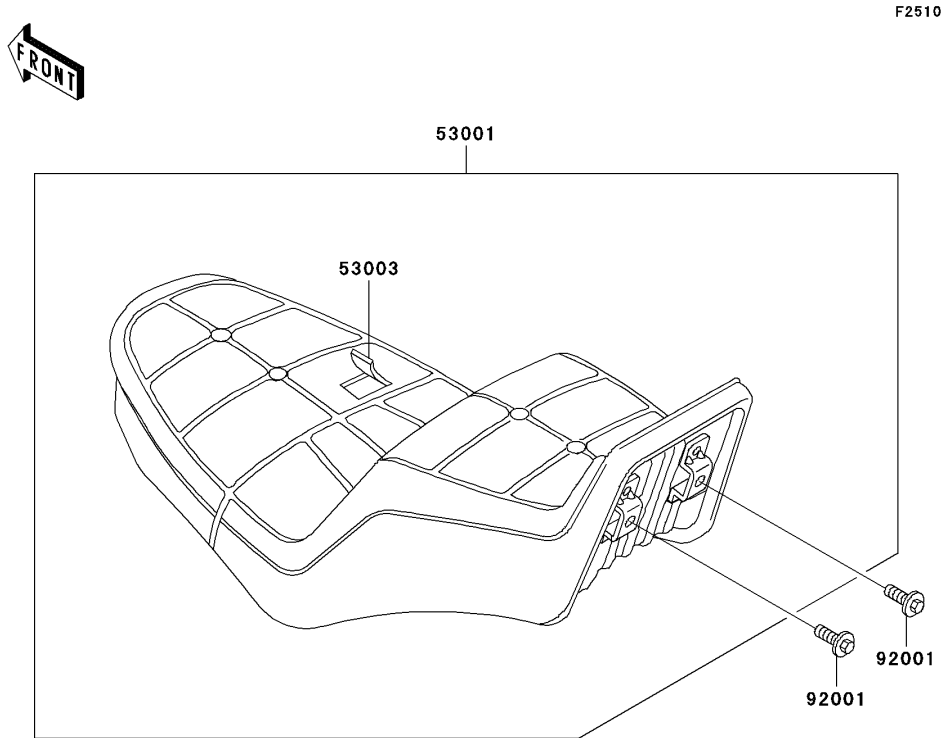

1999 Vulcan 750 PARTS DIAGRAM

Seat

1999 Vulcan 750 PARTS LIST

Seat

ITEM NAME	PART NUMBER	QUANTITY
SEAT-ASSY,DUAL,BLACK (Ref # 53001)	53001-1454-MA	1
LEATHER,SEAT,BLACK (Ref # 53003)	53003-1157-MA	1
BOLT,6X20 (Ref # 92001)	92001-1773	2