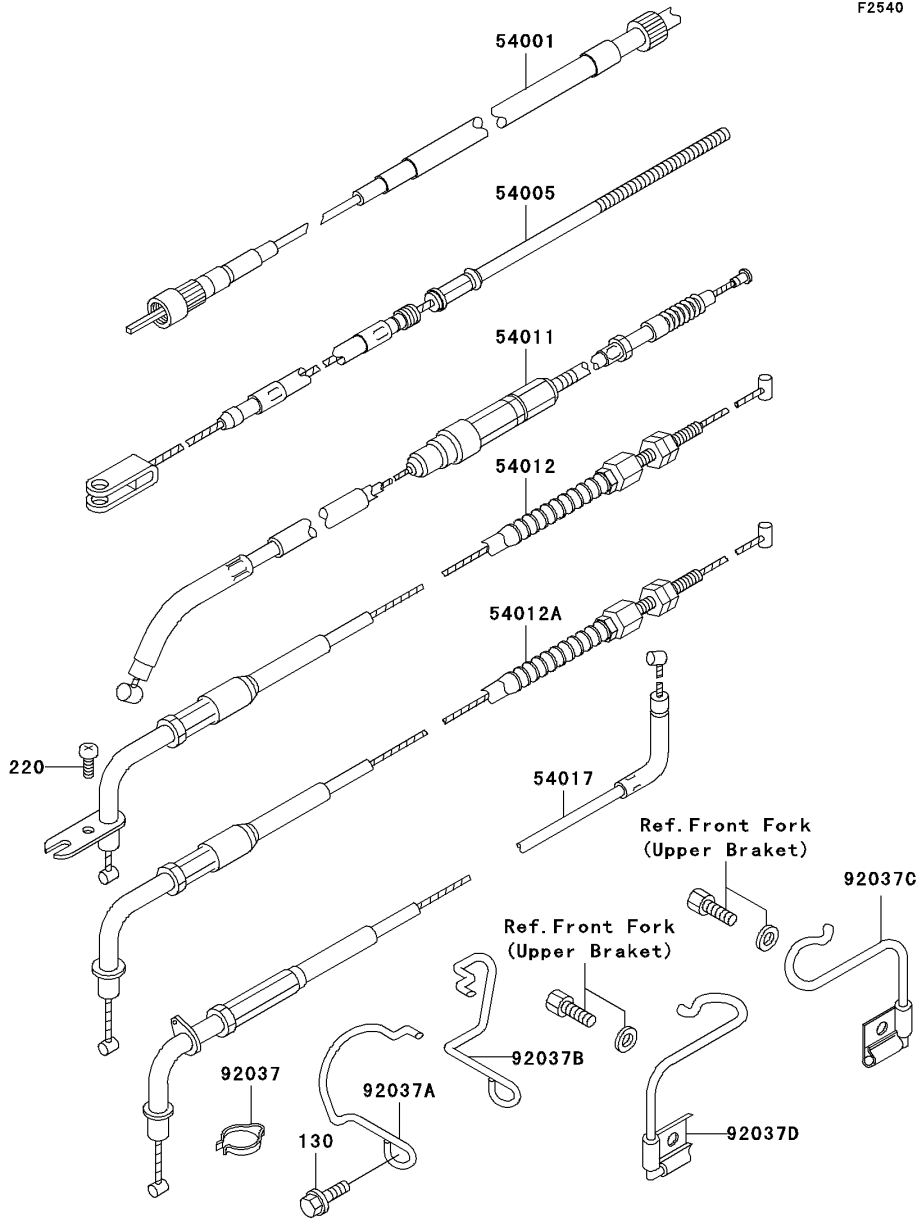

2000 Vulcan 750 PARTS DIAGRAM

Cables

2000 Vulcan 750 PARTS LIST

Cables

ITEM NAME	PART NUMBER	QUANTITY
BOLT-FLANGED,6X14 (Ref # 130)	130C0614	1
SCREW-PAN-CROS (Ref # 220)	220C0514	1
CABLE-SPEEDOMETER (Ref # 54001)	54001-1029	1
CABLE-BRAKE (Ref # 54005)	54005-1124	1
CABLE-CLUTCH (Ref # 54011)	54011-1227	1
CABLE-THROTTLE,OPENING (Ref # 54012)	54012-1242	1
CABLE-THROTTLE,CLOSING (Ref # 54012A)	54012-1243	1
CABLE-STARTER (Ref # 54017)	54017-1059	1
CLAMP,CABLE (Ref # 92037)	92037-093	1
CLAMP,HARNESS (Ref # 92037A)	92037-1638	1
CLAMP,CABLE (Ref # 92037B)	92037-1639	1
CLAMP,CABLE (Ref # 92037C)	92037-1666	1
CLAMP,CABLE (Ref # 92037D)	92037-1667	1