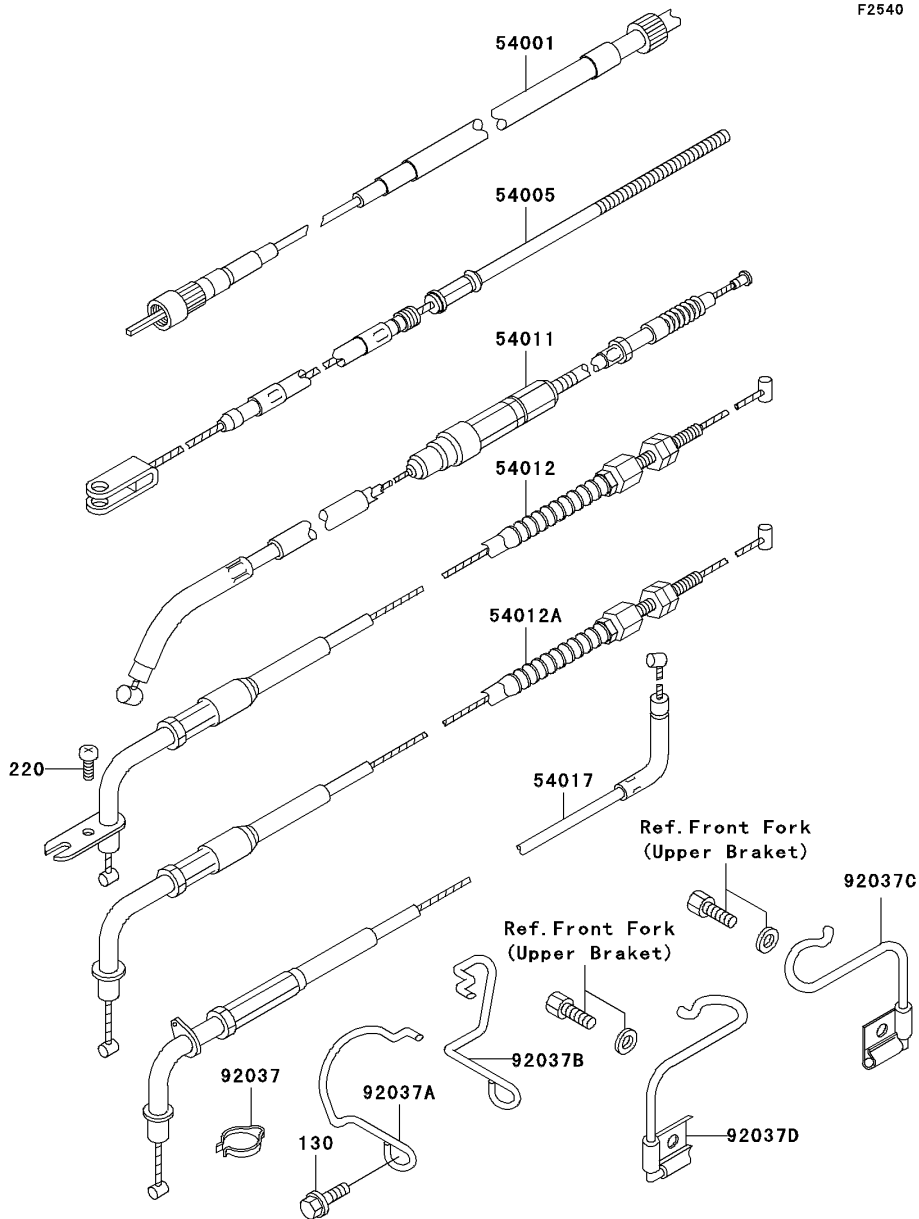

2000 Vulcan 750 PARTS DIAGRAM

Cables

2000 Vulcan 750 PARTS LIST

Cables

ITEM NAME	PART NUMBER	QUANTITY
BOLT-FLANGED,6X14 (Ref # 130)	130C0614	1
SCREW-PAN-CROS (Ref # 220)	220C0514	1
CABLE-SPEEDOMETER (Ref # 54001)	54001-1029	1
CABLE-BRAKE (Ref # 54005)	54005-1124	1
CABLE-CLUTCH (Ref # 54011)	54011-1227	1
CABLE-THROTTLE,OPENING (Ref # 54012)	54012-1242	1
CABLE-THROTTLE,CLOSING (Ref # 54012A)	54012-1243	1
CABLE-STARTER (Ref # 54017)	54017-1059	1
CLAMP,CABLE (Ref # 92037)	92037-093	1
CLAMP,HARNESS (Ref # 92037A)	92037-1638	1
CLAMP,CABLE (Ref # 92037B)	92037-1639	1
CLAMP,CABLE (Ref # 92037C)	92037-1666	1
CLAMP,CABLE (Ref # 92037D)	92037-1667	1