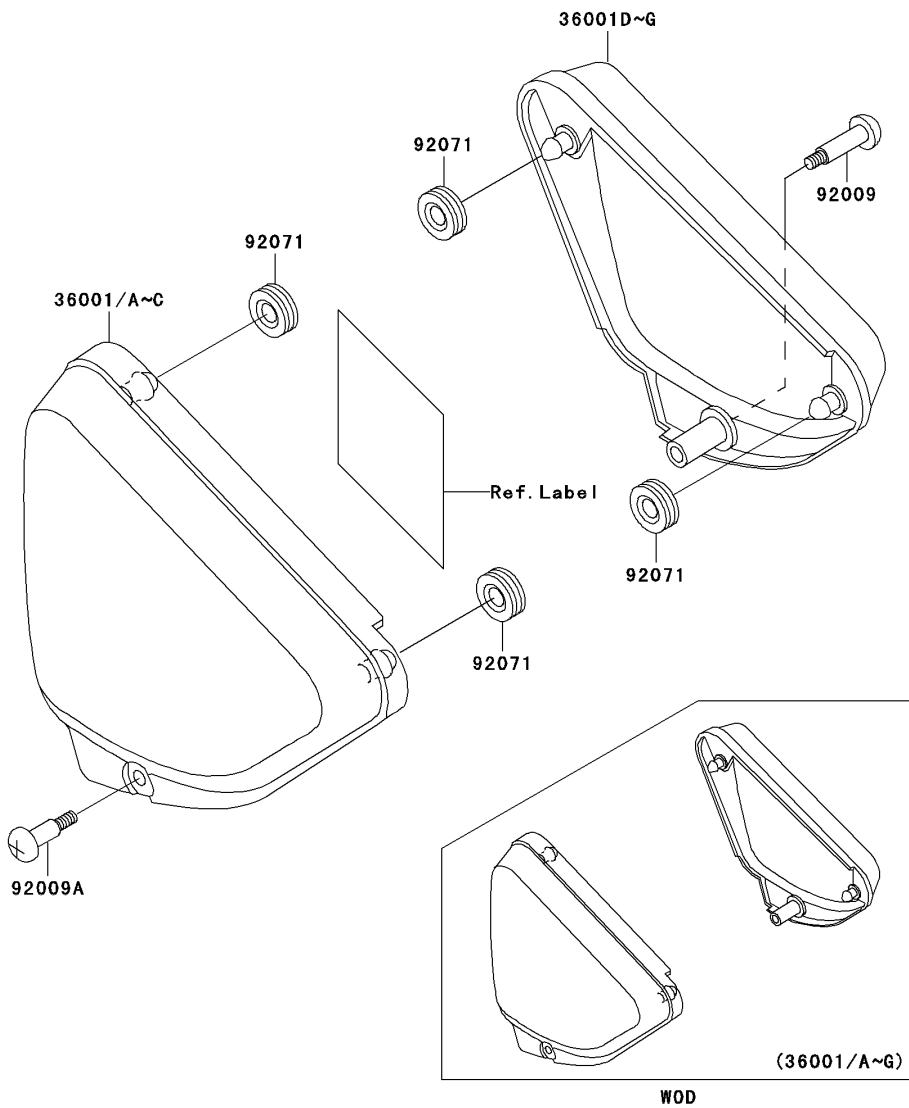

# 1999 Vulcan 750 PARTS DIAGRAM

Side Covers

F2611

# 1999 Vulcan 750 PARTS LIST

## Side Covers

ITEM NAME	PART NUMBER	QUANTITY
COVER-SIDE,LH,P.C.GRAY (Ref # 36001)	36001-1284-VK	1
COVER-SIDE,RH,P.C.GRAY (Ref # 36001D)	36001-1285-VK	1
SCREW,6X40 (Ref # 92009)	92009-1091	1
SCREW,6X25.5 (Ref # 92009A)	92009-1373	1
GROMMET (Ref # 92071)	92071-056	4