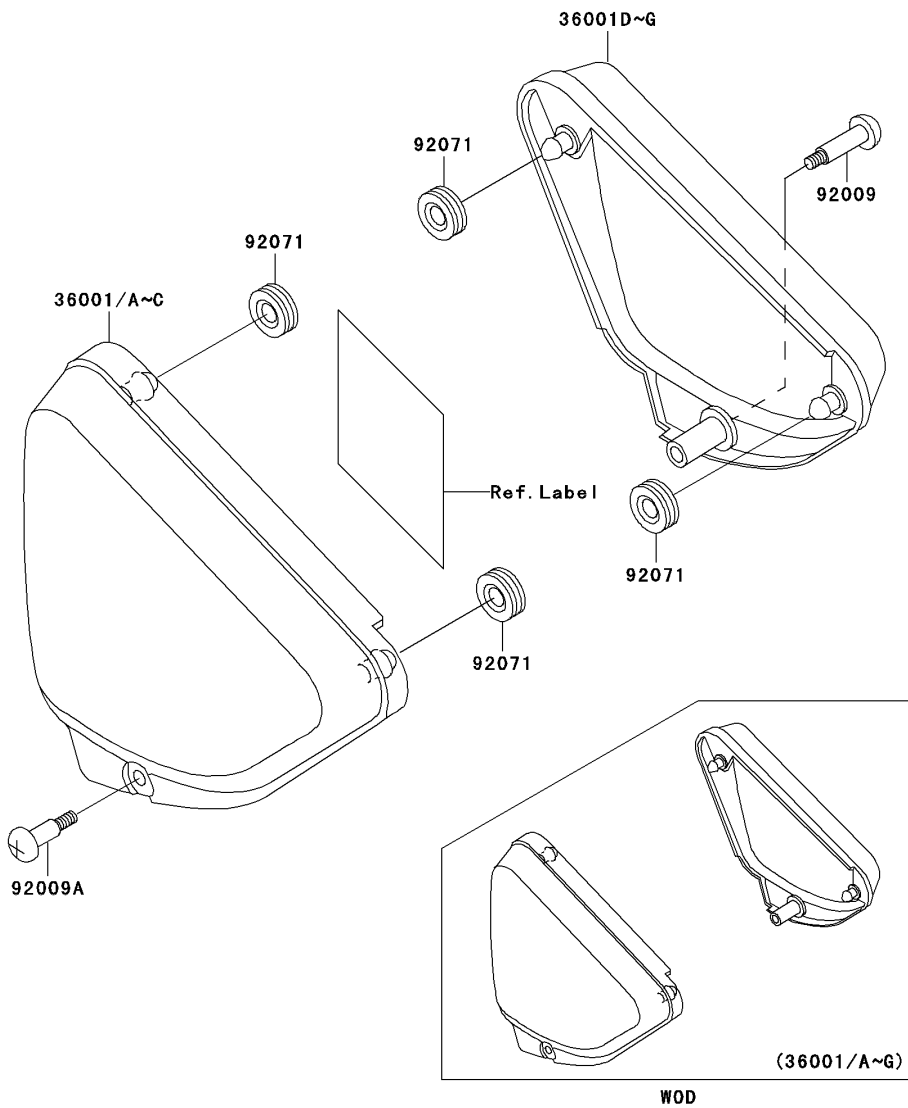

2000 Vulcan 750 PARTS DIAGRAM

Side Covers

F2611

2000 Vulcan 750 PARTS LIST

Side Covers

ITEM NAME	PART NUMBER	QUANTITY
COVER-SIDE,LH,P.C.GRAY (Ref # 36001)	36001-1284-VK	1
COVER-SIDE,RH,P.C.GRAY (Ref # 36001D)	36001-1285-VK	1
SCREW,6X40 (Ref # 92009)	92009-1091	1
SCREW,6X25.5 (Ref # 92009A)	92009-1373	1
GROMMET (Ref # 92071)	92071-056	4