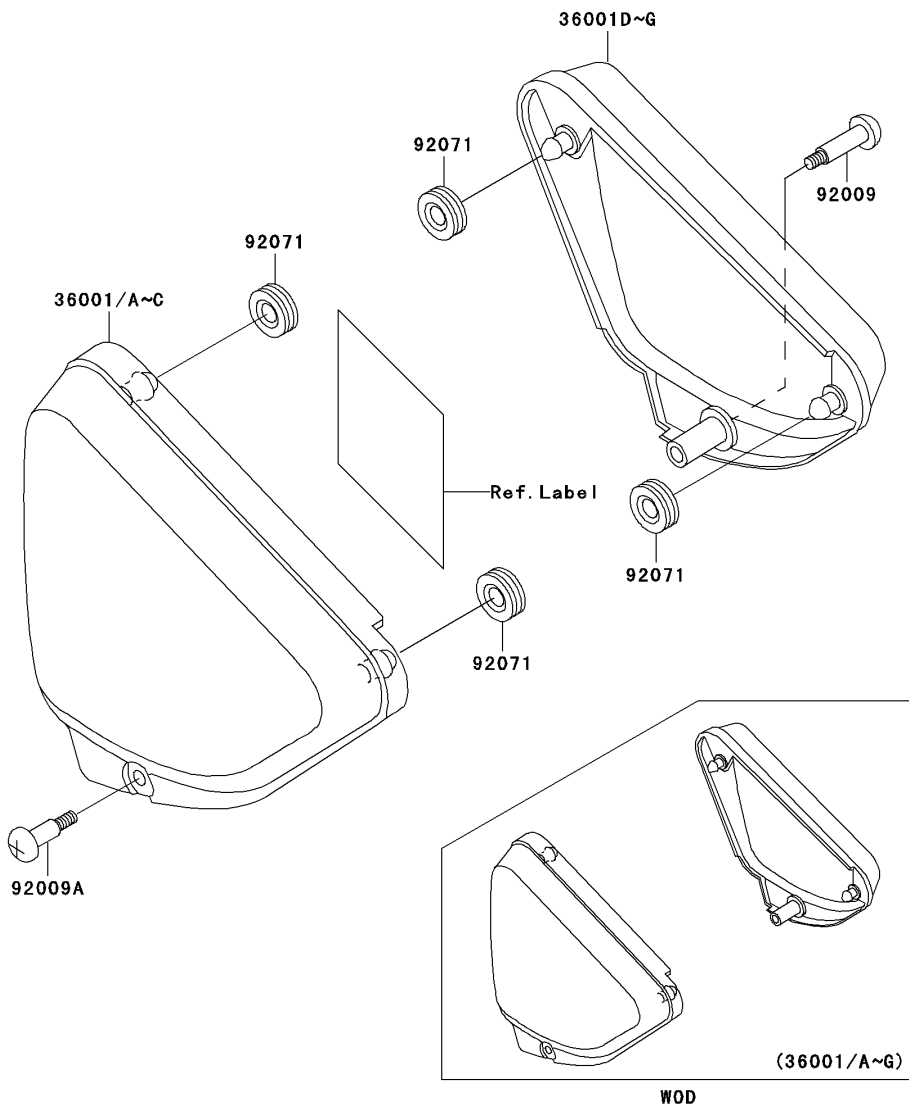

2003 Vulcan 750 PARTS DIAGRAM

Side Covers

F2611

2003 Vulcan 750 PARTS LIST

Side Covers

ITEM NAME	PART NUMBER	QUANTITY
COVER-SIDE,LH,L.V.RED (Ref # 36001A)	36001-1284-2T	1
COVER-SIDE,RH,L.V.RED (Ref # 36001E)	36001-1285-2T	1
SCREW,6X40 (Ref # 92009)	92009-1091	1
SCREW,6X25.5 (Ref # 92009A)	92009-1373	1
GROMMET (Ref # 92071)	92071-056	4