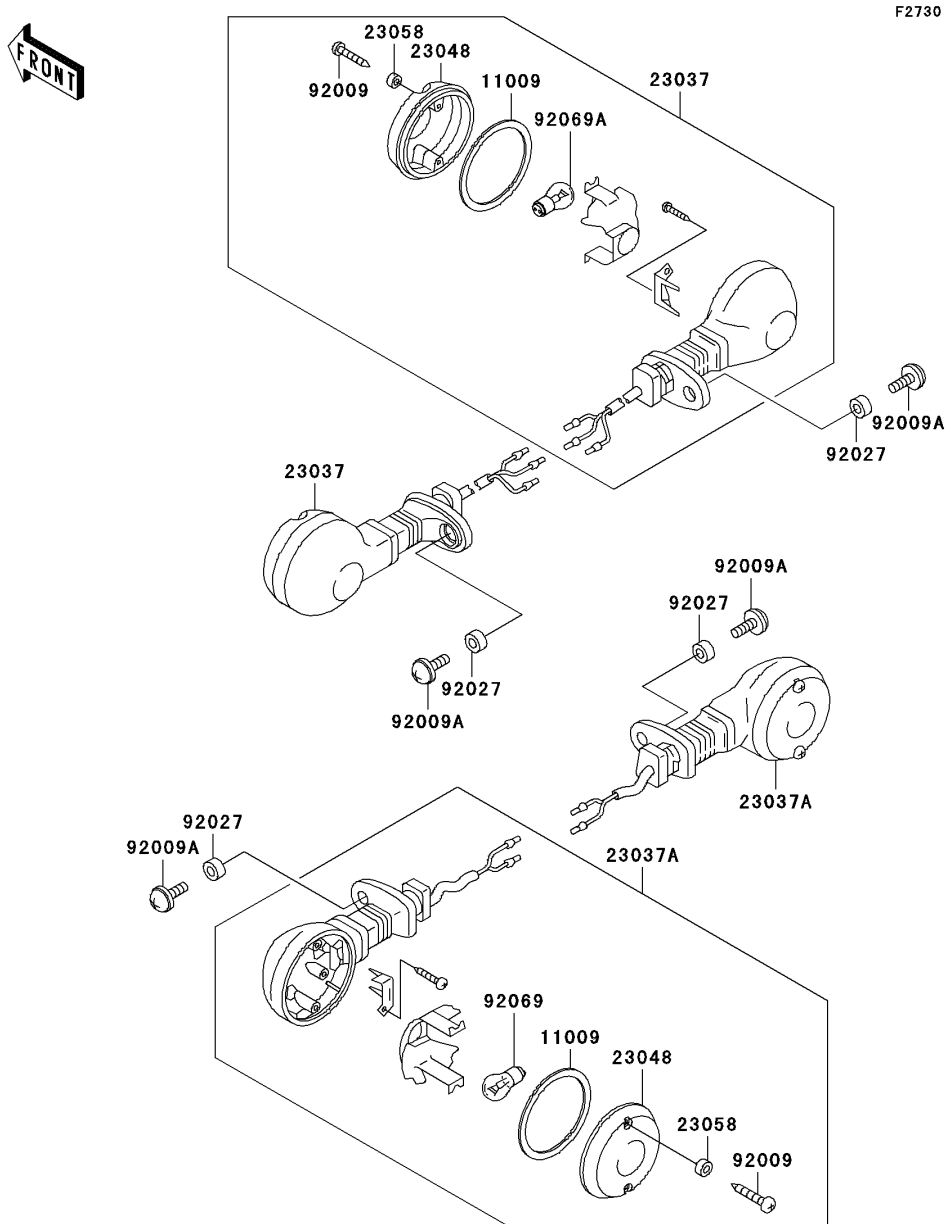

1999 Vulcan 750 PARTS DIAGRAM

Turn Signals

1999 Vulcan 750 PARTS LIST

Turn Signals

ITEM NAME	PART NUMBER	QUANTITY
GASKET,SIGNAL LAMP (Ref # 11009)	11009-1413	4
LAMP-ASSY-SIGNAL,FR (Ref # 23037)	23037-1214	2
LAMP-ASSY-SIGNAL (Ref # 23037A)	23037-1220	2
LENS-SIGNAL LAMP (Ref # 23048)	23048-1066	4
WASHER,PLAIN,4MM (Ref # 23058)	23058-002	8
SCREW,TAPPING,4X25 (Ref # 92009)	92009-1069	8
SCREW,6X14 (Ref # 92009A)	92009-1288	4
COLLAR,6.8X10X6 (Ref # 92027)	92027-103	4
BULB,12V 32CP(23W) (Ref # 92069)	92069-055	2
BULB,12V 32/3CP(23/8W) (Ref # 92069A)	92069-060	2