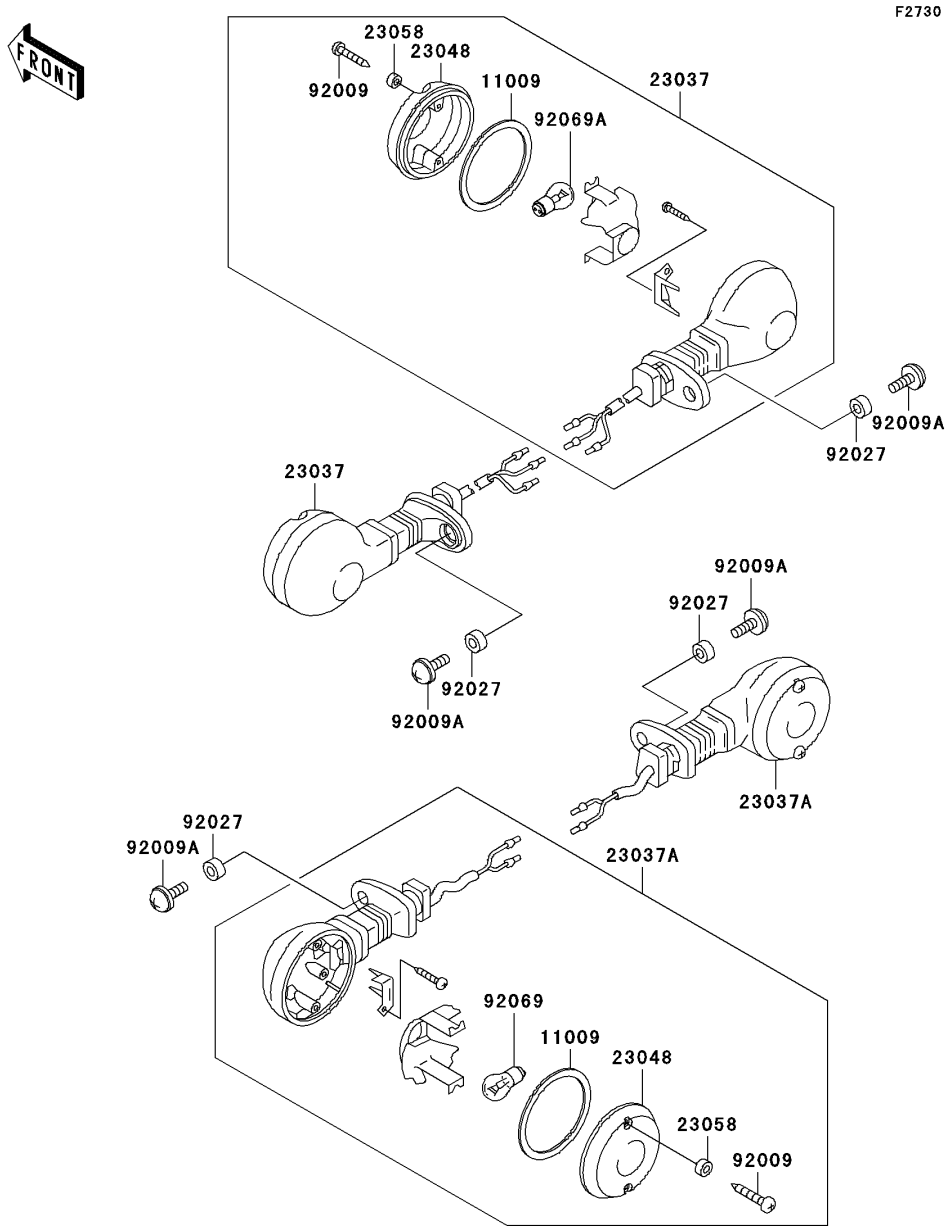

2000 Vulcan 750 PARTS DIAGRAM

Turn Signals

2000 Vulcan 750 PARTS LIST

Turn Signals

ITEM NAME	PART NUMBER	QUANTITY
GASKET,SIGNAL LAMP (Ref # 11009)	11009-1413	4
LAMP-ASSY-SIGNAL,FR (Ref # 23037)	23037-1214	2
LAMP-ASSY-SIGNAL (Ref # 23037A)	23037-1220	2
LENS-SIGNAL LAMP (Ref # 23048)	23048-1066	4
WASHER,PLAIN,4MM (Ref # 23058)	23058-002	8
SCREW,TAPPING,4X25 (Ref # 92009)	92009-1069	8
SCREW,6X14 (Ref # 92009A)	92009-1288	4
COLLAR,6.8X10X6 (Ref # 92027)	92027-103	4
BULB,12V 32CP(23W) (Ref # 92069)	92069-055	2
BULB,12V 32/3CP(23/8W) (Ref # 92069A)	92069-060	2