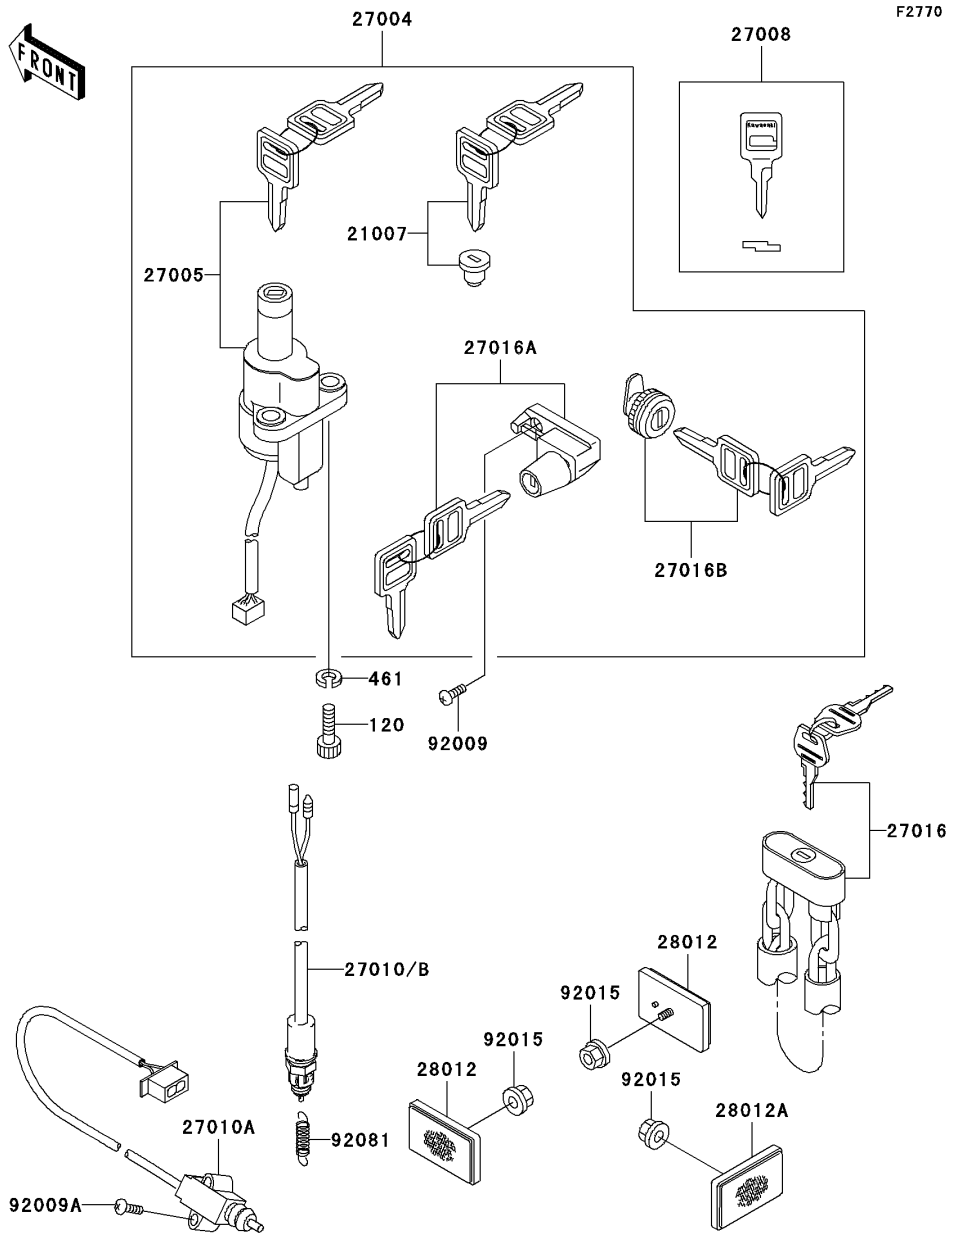

2000 Vulcan 750 PARTS DIAGRAM

Ignition Switch/Locks/Reflectors

2000 Vulcan 750 PARTS LIST

Ignition Switch/Locks/Reflectors

ITEM NAME	PART NUMBER	QUANTITY
BOLT-SOCKET (Ref # 120)	120T0822	2
WASHER-SPRING (Ref # 461)	461L0800	2
ROTOR,LOCK,TANK CAP (Ref # 21007)	21007-5005	1
SWITCH-ASSY (Ref # 27004)	27004-5270	1
SWITCH-ASSY-IGNITION (Ref # 27005)	27005-5052	1
KEY-LOCK,BLANK (Ref # 27008)	27008-1103	1
SWITCH,BRAKE LAMP (Ref # 27010)	27010-1181	1
SWITCH,SIDE STAND (Ref # 27010A)	27010-1189	1
LOCK-ASSY,WHEEL (Ref # 27016)	27016-1051	1
LOCK-ASSY,HELMET (Ref # 27016A)	27016-5060	2
LOCK-ASSY (Ref # 27016B)	27016-5081	1
REFLECTOR-REFLEX,FR (Ref # 28012)	28012-1009	2
REFLECTOR-REFLEX,RR (Ref # 28012A)	28012-1051	1
SCREW,5X18 (Ref # 92009)	92009-1305	2
SCREW,5X20 (Ref # 92009A)	92009-1359	2
NUT,FLANGED,5MM (Ref # 92015)	92015-1259	3
SPRING (Ref # 92081)	92081-1544	1