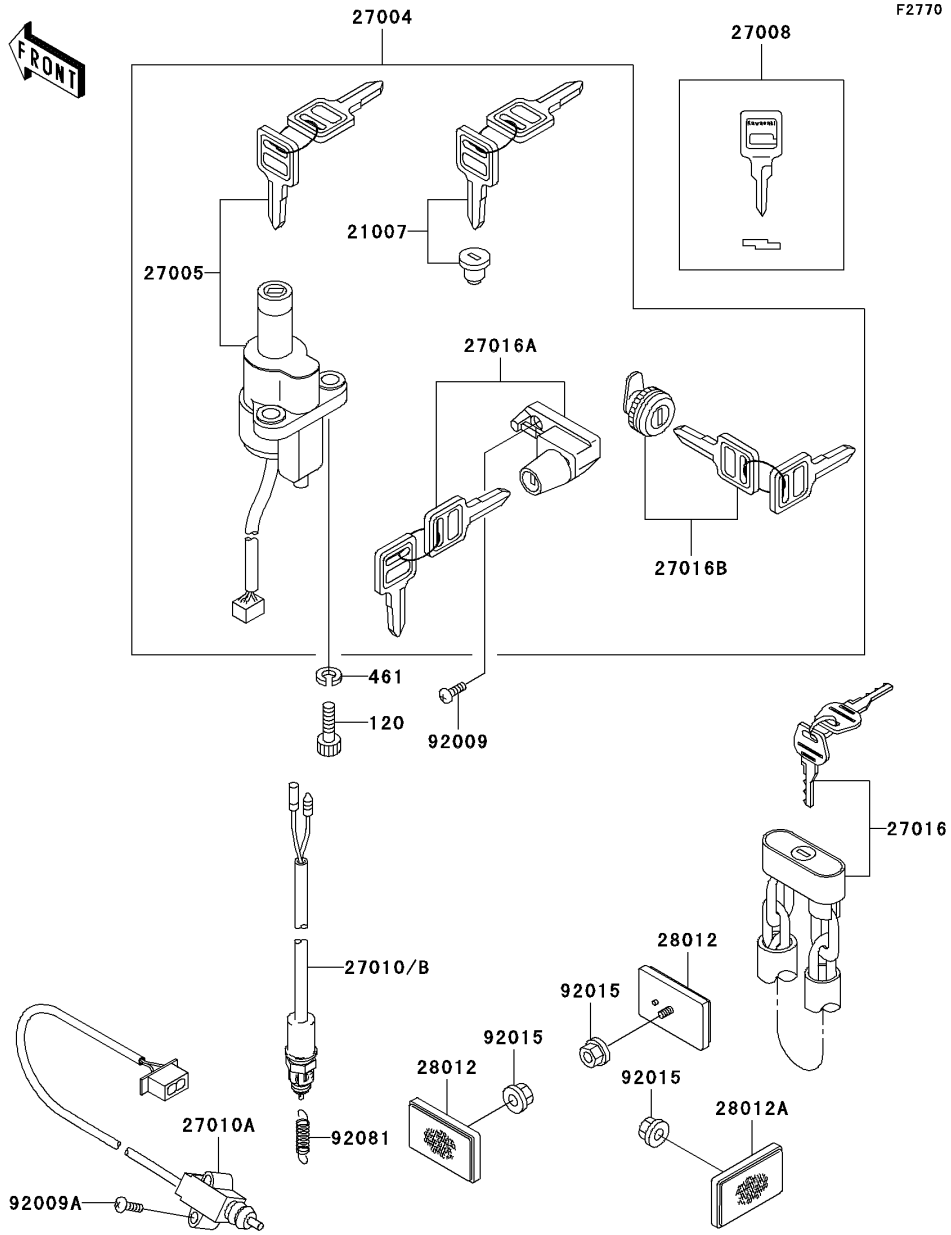

# 2002 Vulcan 750 PARTS DIAGRAM

Ignition Switch/Locks/Reflectors

## 2002 Vulcan 750 PARTS LIST

### Ignition Switch/Locks/Reflectors

ITEM NAME	PART NUMBER	QUANTITY
BOLT-SOCKET (Ref # 120)	120T0822	2
WASHER-SPRING (Ref # 461)	461L0800	2
ROTOR,LOCK,TANK CAP (Ref # 21007)	21007-5005	1
SWITCH-ASSY (Ref # 27004)	27004-5270	1
SWITCH-ASSY-IGNITION (Ref # 27005)	27005-5052	1
KEY-LOCK,BLANK (Ref # 27008)	27008-1103	1
SWITCH,BRAKE LAMP (Ref # 27010)	27010-1181	1
SWITCH,SIDE STAND (Ref # 27010A)	27010-1189	1
LOCK-ASSY,WHEEL (Ref # 27016)	27016-1051	1
LOCK-ASSY,HELMET (Ref # 27016A)	27016-5060	2
LOCK-ASSY (Ref # 27016B)	27016-5081	1
REFLECTOR-REFLEX,FR (Ref # 28012)	28012-1009	2
REFLECTOR-REFLEX,RR (Ref # 28012A)	28012-1051	1
SCREW,5X18 (Ref # 92009)	92009-1305	2
SCREW,5X20 (Ref # 92009A)	92009-1359	2
NUT,FLANGED,5MM (Ref # 92015)	92015-1259	3
SPRING (Ref # 92081)	92081-1544	1