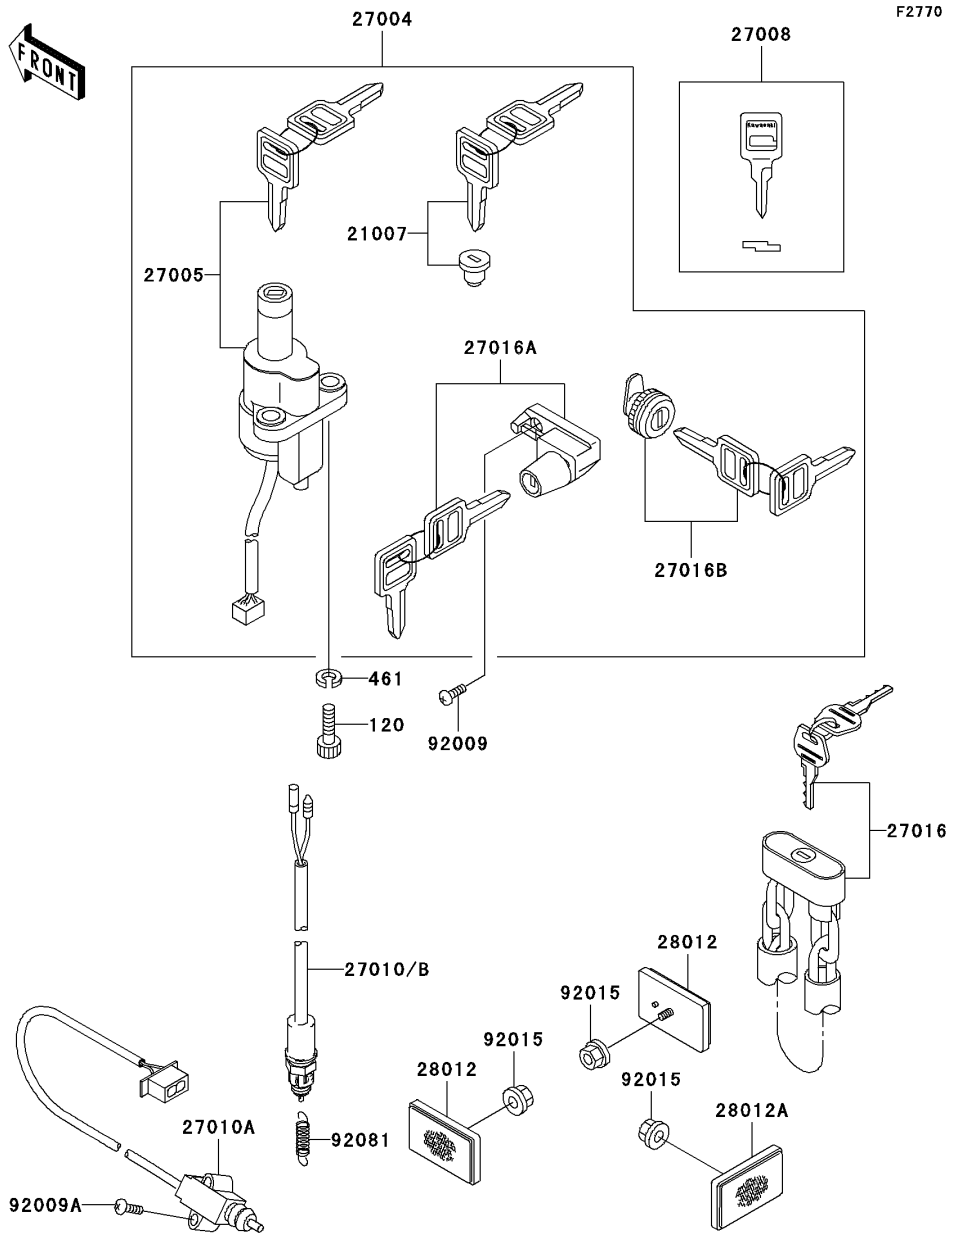

# 2003 Vulcan 750 PARTS DIAGRAM

Ignition Switch/Locks/Reflectors

## 2003 Vulcan 750 PARTS LIST

### Ignition Switch/Locks/Reflectors

ITEM NAME	PART NUMBER	QUANTITY
BOLT-SOCKET (Ref # 120)	120T0822	2
WASHER-SPRING (Ref # 461)	461L0800	2
ROTOR,LOCK,TANK CAP (Ref # 21007)	21007-5005	1
SWITCH-ASSY (Ref # 27004)	27004-5270	1
SWITCH-ASSY-IGNITION (Ref # 27005)	27005-5052	1
KEY-LOCK,BLANK (Ref # 27008)	27008-1103	1
SWITCH,SIDE STAND (Ref # 27010A)	27010-1189	1
SWITCH,REAR BRAKE (Ref # 27010B)	27010-1475	1
LOCK-ASSY,WHEEL (Ref # 27016)	27016-1051	1
LOCK-ASSY,HELMET (Ref # 27016A)	27016-5060	2
LOCK-ASSY (Ref # 27016B)	27016-5081	1
REFLECTOR-REFLEX,FR (Ref # 28012)	28012-1009	2
REFLECTOR-REFLEX,RR (Ref # 28012A)	28012-1051	1
SCREW,5X18 (Ref # 92009)	92009-1305	2
SCREW,5X20 (Ref # 92009A)	92009-1359	2
NUT,FLANGED,5MM (Ref # 92015)	92015-1259	3
SPRING (Ref # 92081)	92081-1544	1