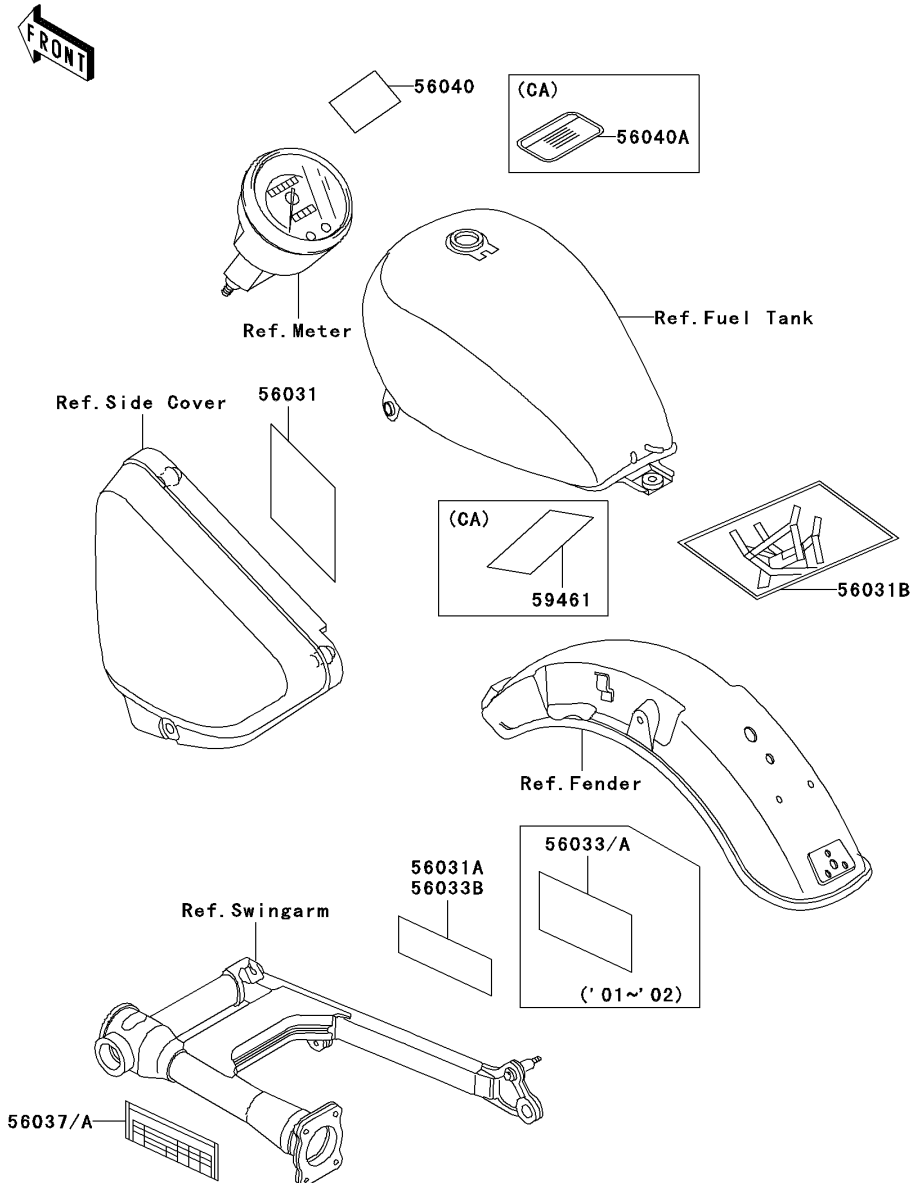

2002 Vulcan 750 PARTS DIAGRAM

Labels

F2860

2002 Vulcan 750 PARTS LIST

Labels

ITEM NAME	PART NUMBER	QUANTITY
LABEL-MANUAL,DAILY SAFETY (Ref # 56031)	56031-1394	1
LABEL-MANUAL,BATTERY VENT (Ref # 56031B)	56031-1422	1
LABEL-MANUAL,OIL&OIL FILTER (Ref # 56033A)	56033-1272	1
LABEL-SPECIFICATION,TIRE&LOAD (Ref # 56037)	56037-1697	1
LABEL-WARNING,BREAK IN CAUTION (Ref # 56040)	56040-1007	1
LABEL-WARNING,EVAPO (Ref # 56040A)	56040-1121	1
LABEL-CERTIFICATION,EVAPO ROUT (Ref # 59461)	59461-1528	1