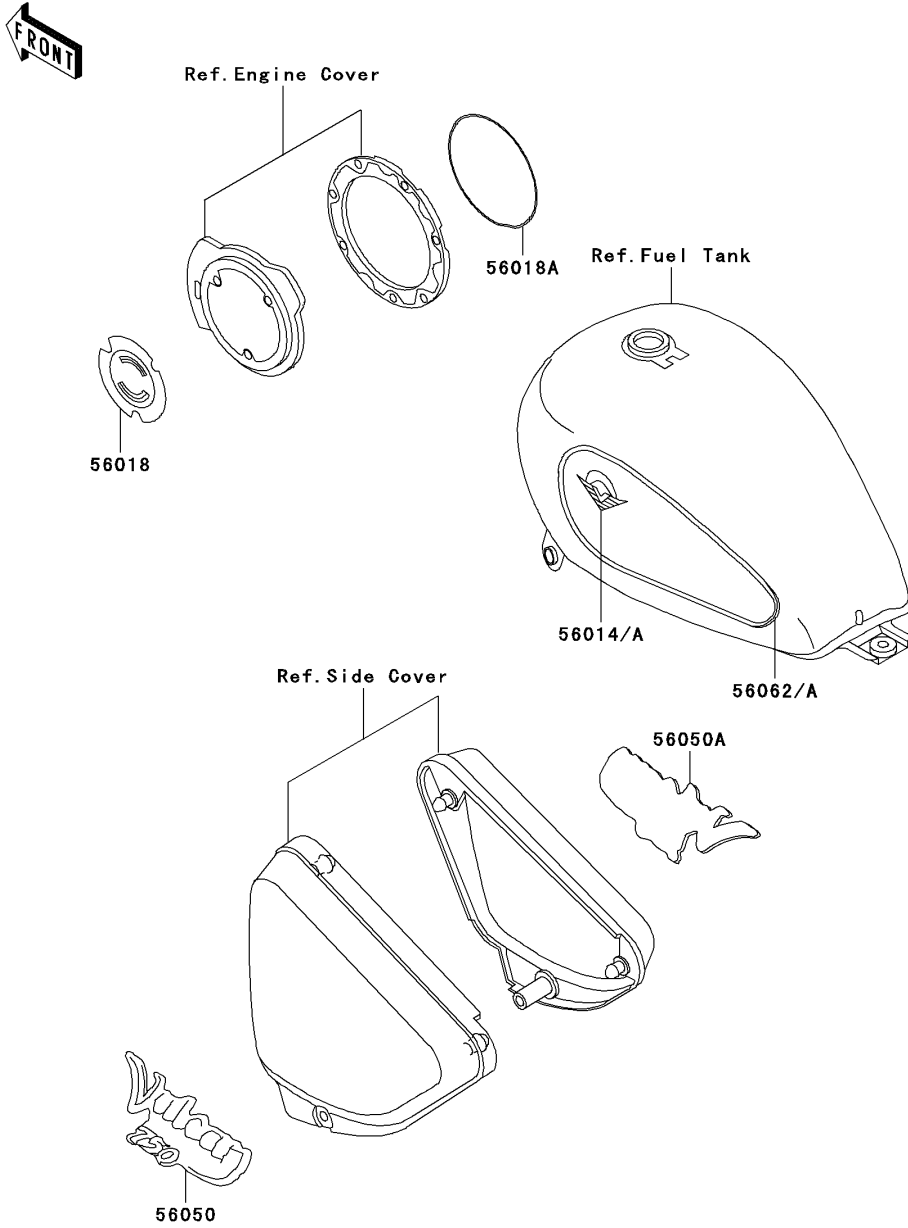

1999 Vulcan 750 PARTS DIAGRAM

Decals(VN750-A15/A16)

F2861

1999 Vulcan 750 PARTS LIST

Decals(VN750-A15/A16)

ITEM NAME	PART NUMBER	QUANTITY
EMBLEM,FUEL TANK,LH (Ref # 56014)	56014-1272	1
EMBLEM,FUEL TANK,RH (Ref # 56014A)	56014-1273	1
MARK,GENERATOR COVER (Ref # 56018)	56018-1666	1
MARK,CLUTCH COVER (Ref # 56018A)	56018-1667	1
MARK,SIDE COVER,LH (Ref # 56050)	56050-1772	1
MARK,SIDE COVER,RH (Ref # 56050A)	56050-1773	1
PATTERN,FUEL TANK,LH (Ref # 56062)	56062-1511	1
PATTERN,FUEL TANK,RH (Ref # 56062A)	56062-1512	1