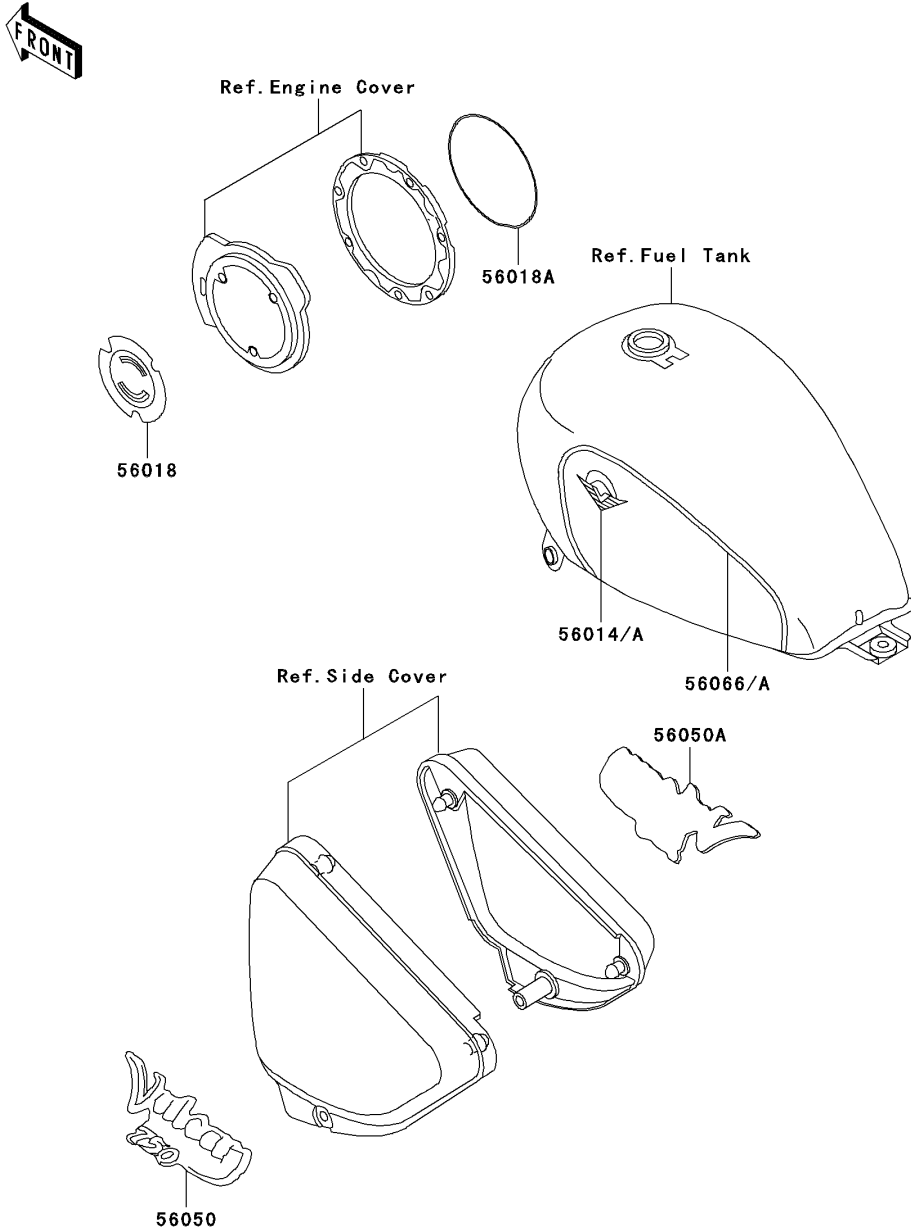

2003 Vulcan 750 PARTS DIAGRAM

Decals(VN750-A19)

F2861C

2003 Vulcan 750 PARTS LIST

Decals(VN750-A19)

ITEM NAME	PART NUMBER	QUANTITY
EMBLEM,FUEL TANK,LH (Ref # 56014)	56014-1272	1
EMBLEM,FUEL TANK,RH (Ref # 56014A)	56014-1273	1
MARK,GENERATOR COVER (Ref # 56018)	56018-1666	1
MARK,CLUTCH COVER (Ref # 56018A)	56018-1667	1
MARK,SIDE COVER,LH (Ref # 56050)	56050-1772	1
MARK,SIDE COVER,RH (Ref # 56050A)	56050-1773	1
PATTERN,FUEL TANK,LH (Ref # 56066)	56066-1066	1
PATTERN,FUEL TANK,RH (Ref # 56066A)	56066-1067	1