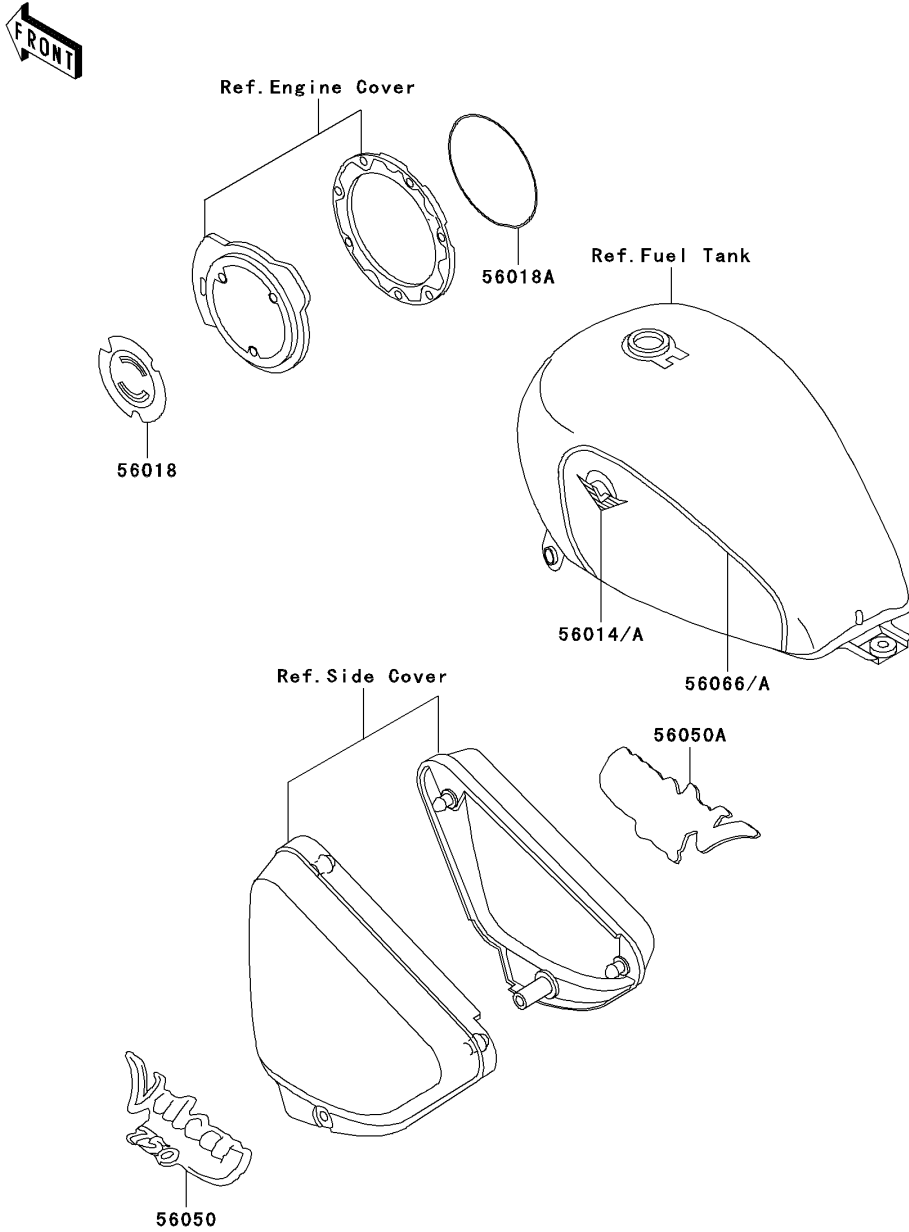

# 2003 Vulcan 750 PARTS DIAGRAM

Decals(VN750-A19)

F2861C

## 2003 Vulcan 750 PARTS LIST

Decals(VN750-A19)

ITEM NAME	PART NUMBER	QUANTITY
EMBLEM,FUEL TANK,LH (Ref # 56014)	56014-1272	1
EMBLEM,FUEL TANK,RH (Ref # 56014A)	56014-1273	1
MARK,GENERATOR COVER (Ref # 56018)	56018-1666	1
MARK,CLUTCH COVER (Ref # 56018A)	56018-1667	1
MARK,SIDE COVER,LH (Ref # 56050)	56050-1772	1
MARK,SIDE COVER,RH (Ref # 56050A)	56050-1773	1
PATTERN,FUEL TANK,LH (Ref # 56066)	56066-1066	1
PATTERN,FUEL TANK,RH (Ref # 56066A)	56066-1067	1