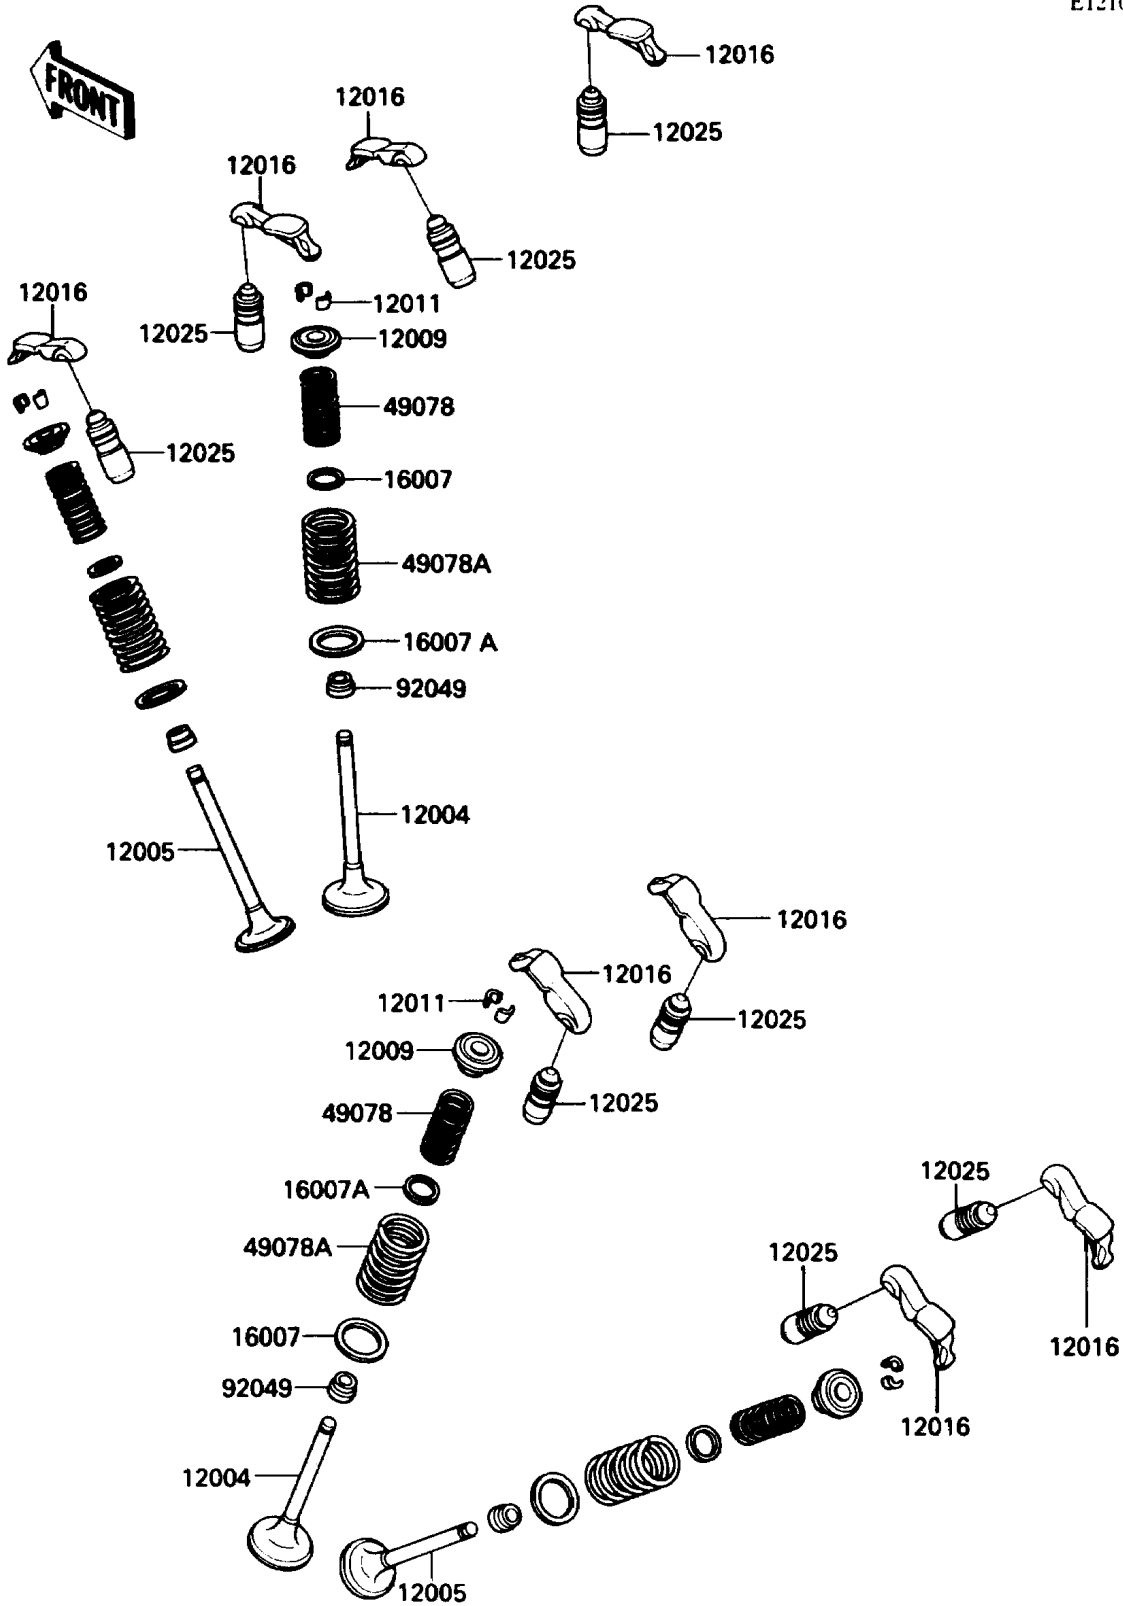

1986 Vulcan 750 PARTS DIAGRAM

Valve(s)

E1210-0034

1986 Vulcan 750 PARTS LIST

Valve(s)

ITEM NAME	PART NUMBER	QUANTITY
VALVE-INTAKE (Ref # 12004)	12004-1061	4
VALVE-EXHAUST (Ref # 12005)	12005-1064	4
RETAINER-VALVE SPRING (Ref # 12009)	12009-1054	8
COLLET (Ref # 12011)	12011-1003	16
ARM-ROCKER (Ref # 12016)	12016-1053	8
ADJUSTER-LASH (Ref # 12025)	12025-1052	8
SEAT-SPRING,17.5X24.5X0.5 (Ref # 16007)	16007-1104	8
SEAT-SPRING,12.5X16.7X0.5 (Ref # 16007A)	16007-1105	8
SPRING-ENGINE VALVE,INNER (Ref # 49078)	49078-1058	8
SPRING-ENGINE VALVE,OUTER (Ref # 49078A)	49078-1059	8
SEAL-OIL,RVC2-5.5X8.5X8.3 (Ref # 92049)	92049-1062	8