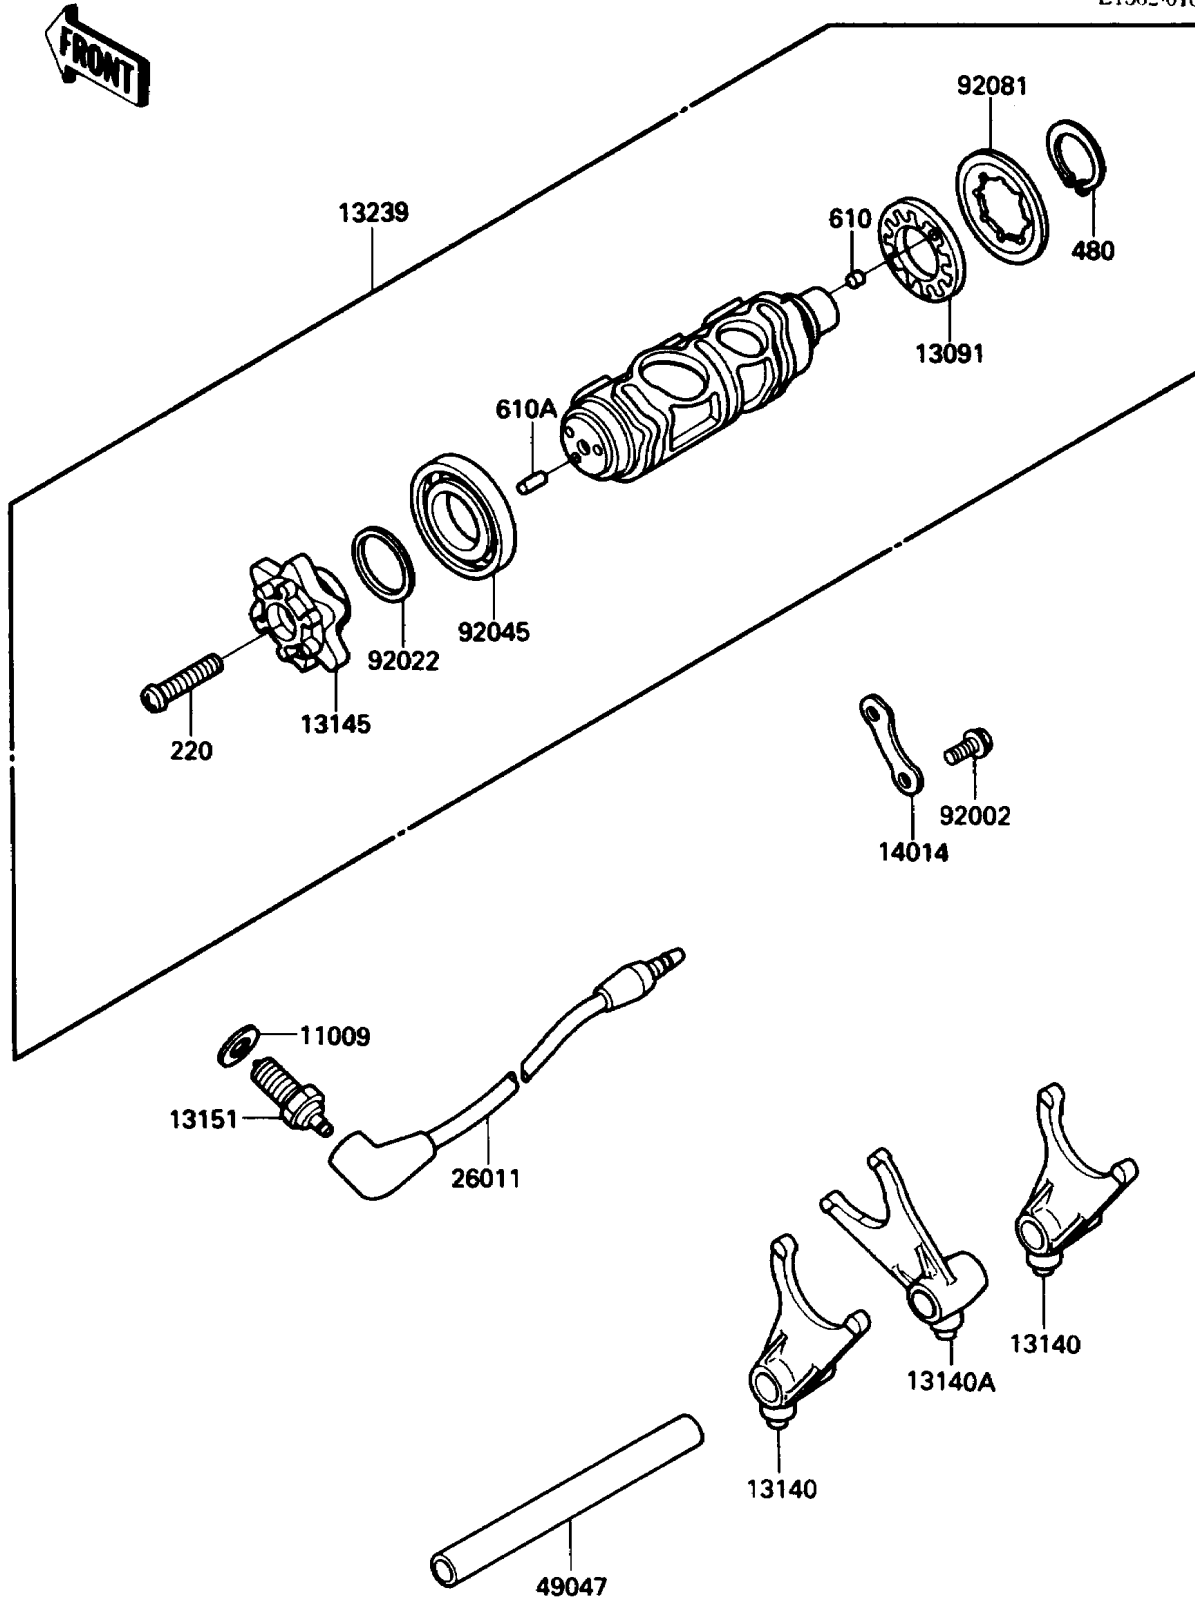

1986 Vulcan 750 PARTS DIAGRAM

Gear Change Drum/Shift Fork(s)

E1362-0101

1986 Vulcan 750 PARTS LIST

Gear Change Drum/Shift Fork(s)

ITEM NAME	PART NUMBER	QUANTITY
GASKET,10.5X16X1,DRAIN PLUG (Ref # 11009)	92065-058	1
HOLDER,CHANGE DRUM (Ref # 13091)	13091-1389	1
FORK-SHIFT (Ref # 13140)	13140-1126	2
FORK-SHIFT (Ref # 13140A)	13140-1138	1
CAM-CHANGE DRUM (Ref # 13145)	13145-1051	1
SWITCH-COMP,NEUTRAL (Ref # 13151)	13151-1008	1
DRUM-ASSY-CHANGE (Ref # 13239)	13239-1126	1
PLATE-POSITION (Ref # 14014)	14014-1014	1
WIRE-LEAD (Ref # 26011)	26011-1294	1
ROD-SHIFT (Ref # 49047)	49047-1059	1
BOLT,6X12 (Ref # 92002)	92002-1563	2
WASHER,25.3X30X1 (Ref # 92022)	92022-161	1
BEARING-BALL,16005Z (Ref # 92045)	92045-1030	1
SPRING (Ref # 92081)	92081-1895	1
SCREW-PAN-CROS,6X30 (Ref # 220)	220B0630	1
CIRCLIP-TYPE-C,22MM (Ref # 480)	480J2200	1
ROLLER,4X4 (Ref # 610)	610A0404	1
ROLLER,4X10 (Ref # 610A)	610A0410	1