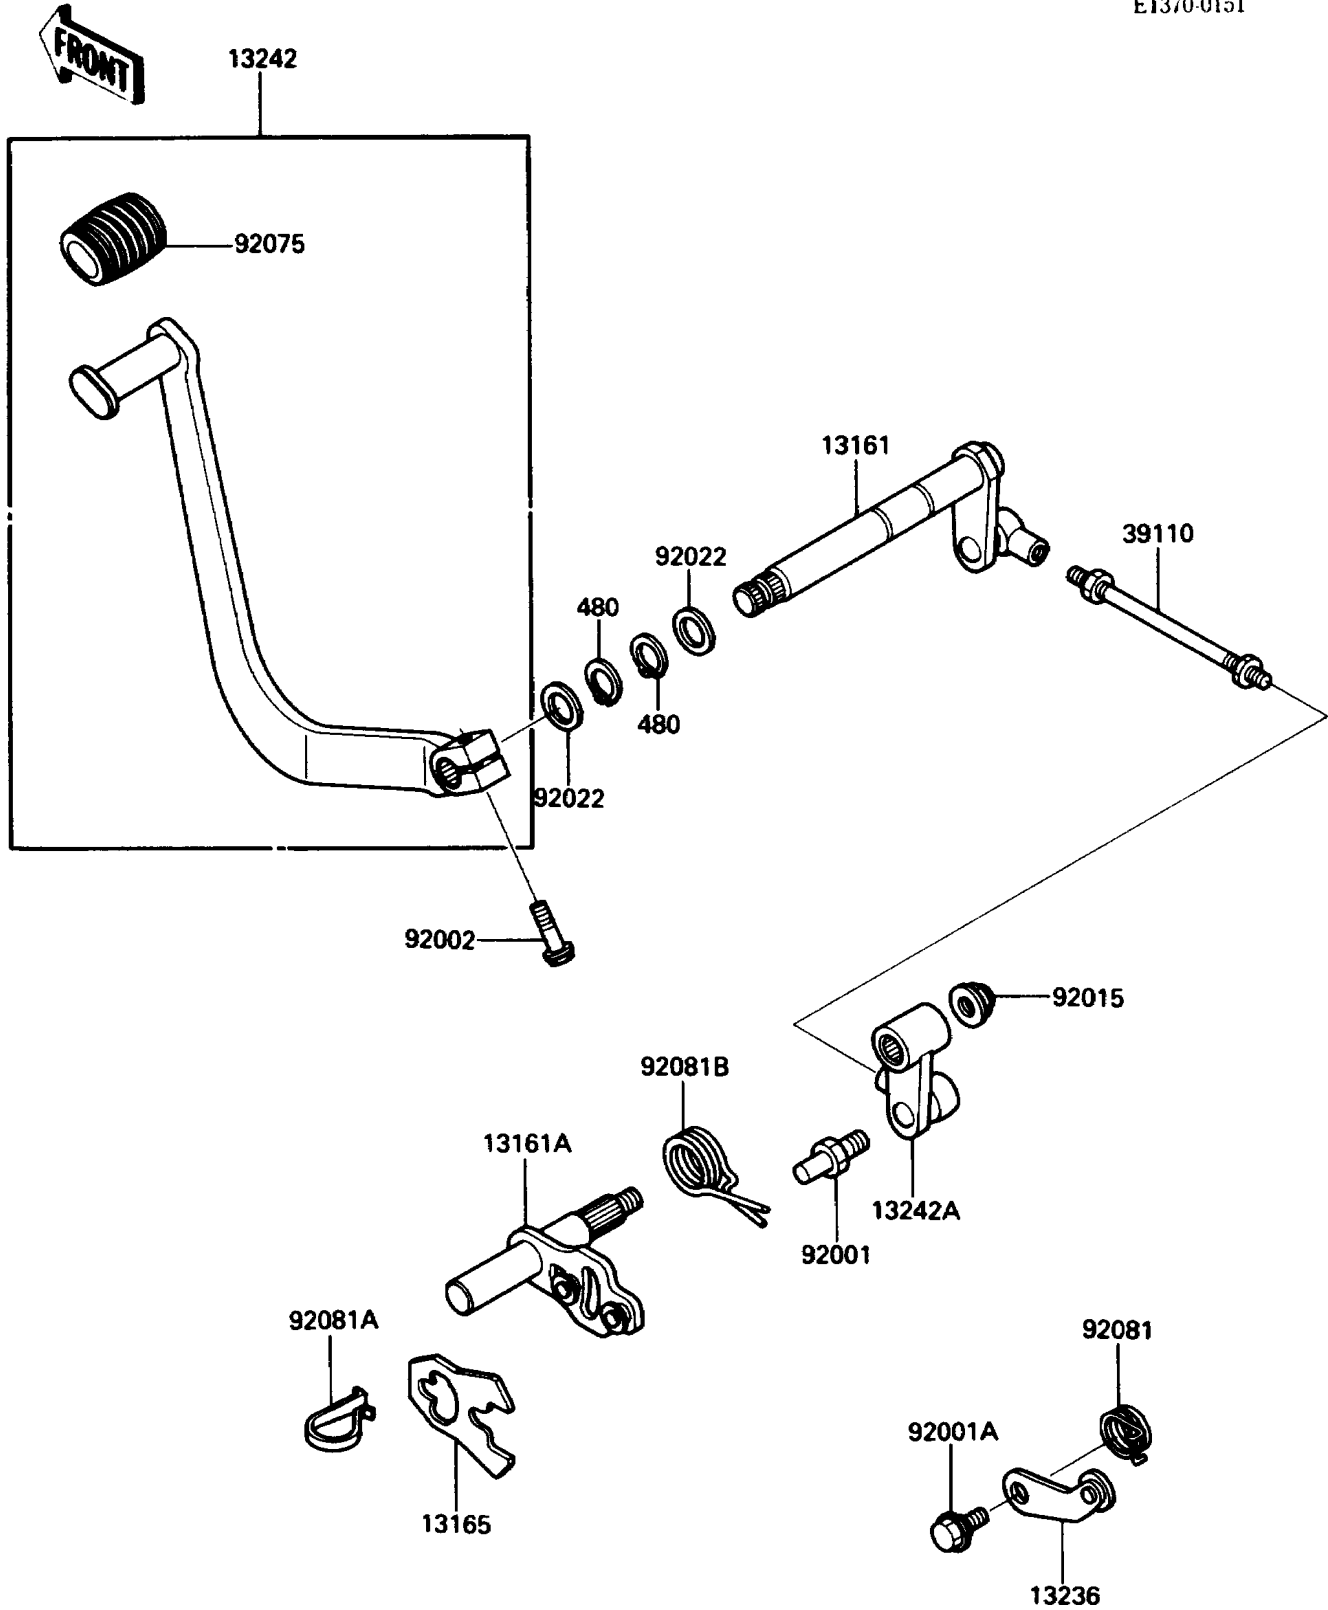

1987 Vulcan 750 PARTS DIAGRAM

Gear Change Mechanism

E1370-0151

1987 Vulcan 750 PARTS LIST

Gear Change Mechanism

ITEM NAME	PART NUMBER	QUANTITY
-----------	-------------	----------