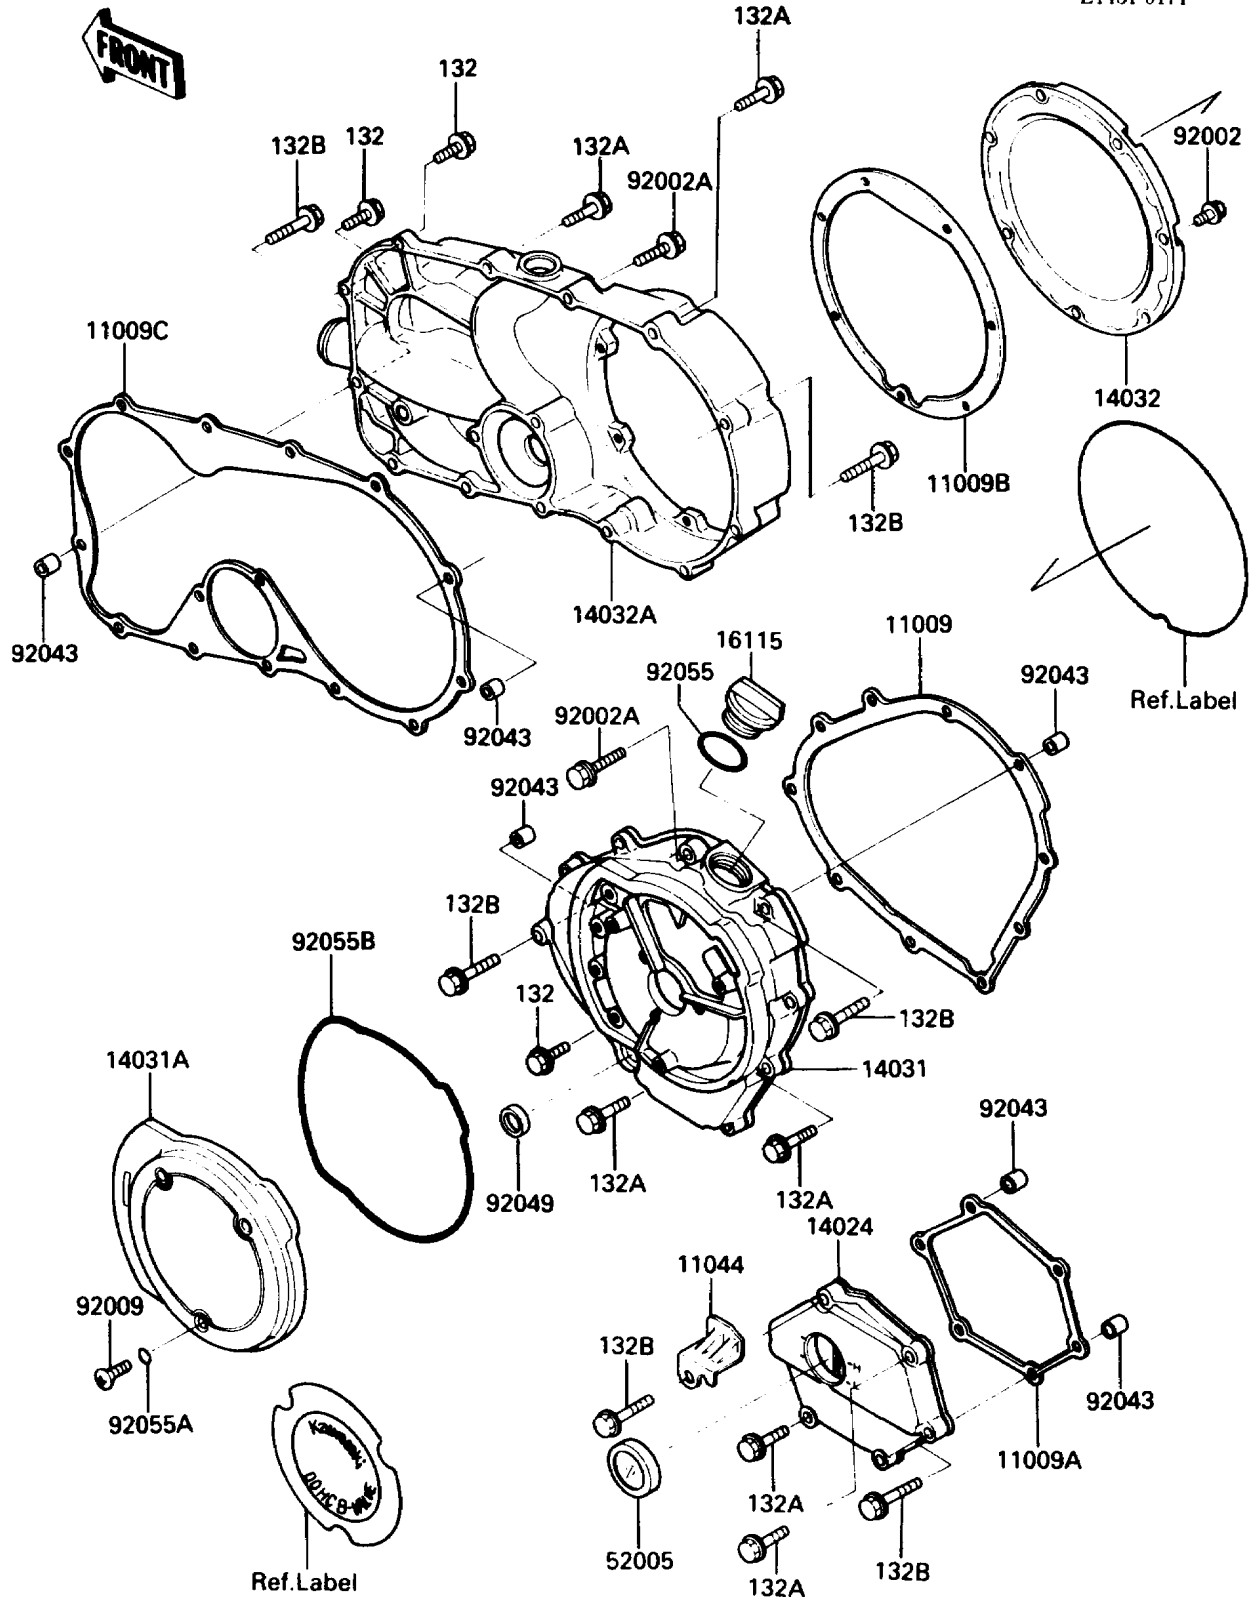

1986 Vulcan 750 PARTS DIAGRAM

Engine Cover(s)

E1431-0171

1986 Vulcan 750 PARTS LIST

Engine Cover(s)

ITEM NAME	PART NUMBER	QUANTITY
GASKET,GENERATOR COVER (Ref # 11009)	11009-1474	1
GASKET,TRANSMISSION COVER (Ref # 11009A)	11009-1475	1
GASKET,CLUTCH OUTSIDE COVER (Ref # 11009B)	11009-1512	1
GASKET,CLUTCH COVER (Ref # 11009C)	11009-1561	1
BRACKET,LEAD WIRE (Ref # 11044)	11044-1474	1
COVER,TRANSMISSION (Ref # 14024)	14024-1175	1
COVER-GENERATOR (Ref # 14031)	14031-1187	1
COVER-GENERATOR,OUTSIDE (Ref # 14031A)	14031-1188	1
COVER-CLUTCH,OUTSIDE (Ref # 14032)	14032-1207	1
COVER-CLUTCH (Ref # 14032A)	14032-1211	1
CAP-OIL FILLER (Ref # 16115)	16115-1055	1
GAUGE,OIL LEVEL (Ref # 52005)	52005-1009	1
BOLT,6X16 (Ref # 92002)	92002-1439	7
BOLT,6X30 (Ref # 92002A)	92002-1622	2
SCREW,6X20 (Ref # 92009)	92009-1156	3
PIN,6.2X8X14 (Ref # 92043)	92043-1263	6
SEAL-OIL,TB13225.5 (Ref # 92049)	92051-005	1
RING-O,31.5X2.6 (Ref # 92055)	92055-049	1
RING-O,5.28X1.78 (Ref # 92055A)	92055-109	3
RING-O,GENERATOR COVER (Ref # 92055B)	92055-1319	1
BOLT-FLANGED-SMALL (Ref # 132)	132E0625	5
BOLT-FLANGED-SMALL (Ref # 132A)	132E0630	16
BOLT-FLANGED-SMALL (Ref # 132B)	132E0640	8