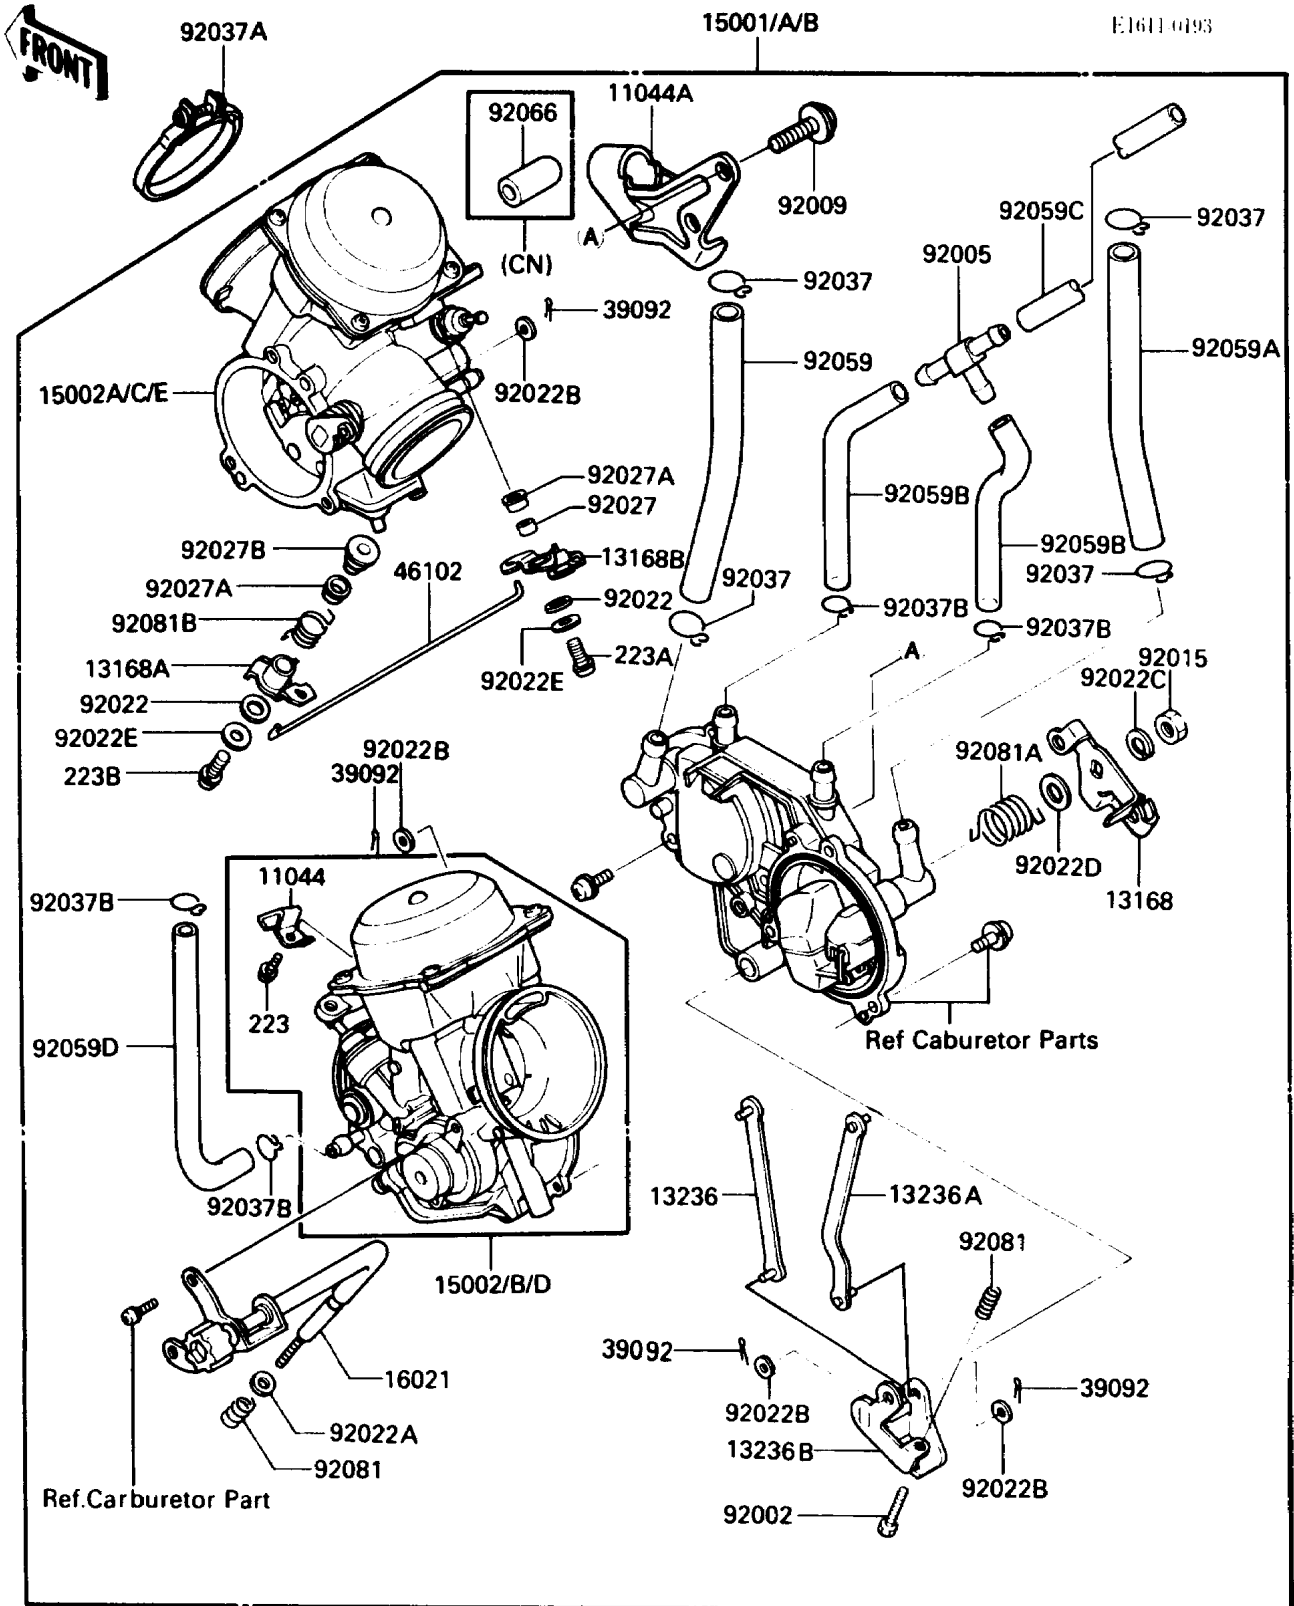

1987 Vulcan 750 PARTS DIAGRAM

Carburetor

1987 Vulcan 750 PARTS LIST

Carburetor

ITEM NAME	PART NUMBER	QUANTITY
BRACKET (Ref # 11044)	11044-1152	1
BRACKET,THROTTLE CABLE (Ref # 11044A)	11044-1351	1
LEVER,THROTTLE (Ref # 13168)	13168-1262	1
LEVER,PLUNGER,FR (Ref # 13168A)	13168-1275	1
LEVER,PLUNGER,RR (Ref # 13168B)	13168-1276	1
LEVER-COMP,FR (Ref # 13236)	13236-1130	1
LEVER-COMP,RR (Ref # 13236A)	13236-1131	1
LEVER-COMP,THROTTLE (Ref # 13236B)	13236-1132	1
CARBURETOR-ASSY (Ref # 15001B)	15001-1306	1
CARBURETOR,FR (Ref # 15002D)	15002-1394	1
CARBURETOR,RR (Ref # 15002E)	15002-1395	1
SCREW-THROTTLE STOP (Ref # 16021)	16021-1112	1
PIN-HAIR (Ref # 39092)	39092-1051	4
ROD,STARTER (Ref # 46102)	46102-1141	1
BOLT,THROTTLE ADJUST (Ref # 92002)	92002-1556	1
FITTING,T-TYPE (Ref # 92005)	92005-1135	1
SCREW,5X10 (Ref # 92009)	92009-1365	1
NUT,LOCK (Ref # 92015)	92015-1526	1
WASHER,6.1X11X0.8,POLYACETAL (Ref # 92022)	92022-1199	2
WASHER,PLAIN,STOP SPRING (Ref # 92022A)	92022-1480	1
WASHER,3.1X8X0.5,POLYACETAL (Ref # 92022B)	92022-1676	4
WASHER,SPRING (Ref # 92022C)	92022-1708	1
WASHER,8X16X1.1 (Ref # 92022D)	92022-1709	1
WASHER,4X10X1.5 (Ref # 92022E)	92022-1721	2
COLLAR (Ref # 92027)	92027-1917	1
COLLAR (Ref # 92027A)	92027-1918	2
COLLAR (Ref # 92027B)	92027-1919	1
CLAMP,FUEL HOSE (Ref # 92037)	92037-1158	4
CLAMP (Ref # 92037A)	92037-1637	2

1987 Vulcan 750 PARTS LIST

Carburetor

ITEM NAME	PART NUMBER	QUANTITY
CLAMP,TUBE (Ref # 92037B)	92037-1682	4
TUBE,FUEL,7.3X12.5X200 (Ref # 92059)	92059-1029	1
TUBE,7.3X12.5X260 (Ref # 92059A)	92059-1492	1
TUBE,7X11X55 (Ref # 92059B)	92059-1612	2
TUBE,7X11X260 (Ref # 92059C)	92059-1613	1
TUBE,5.3X10.5X100 (Ref # 92059D)	92059-1623	1
SPRING,THROTTLE STOP SCREW (Ref # 92081)	92081-1617	2
SPRING,THROTTLE LEVER (Ref # 92081A)	92081-1841	1
SPRING,PLUNGER LEVER (Ref # 92081B)	92081-1842	1
SCREW-PAN-WS-CROS (Ref # 223)	223D0408	1
SCREW-PAN-WS-CROS (Ref # 223A)	223D0414	1
SCREW-PAN-WS-CROS (Ref # 223B)	223D0420	1