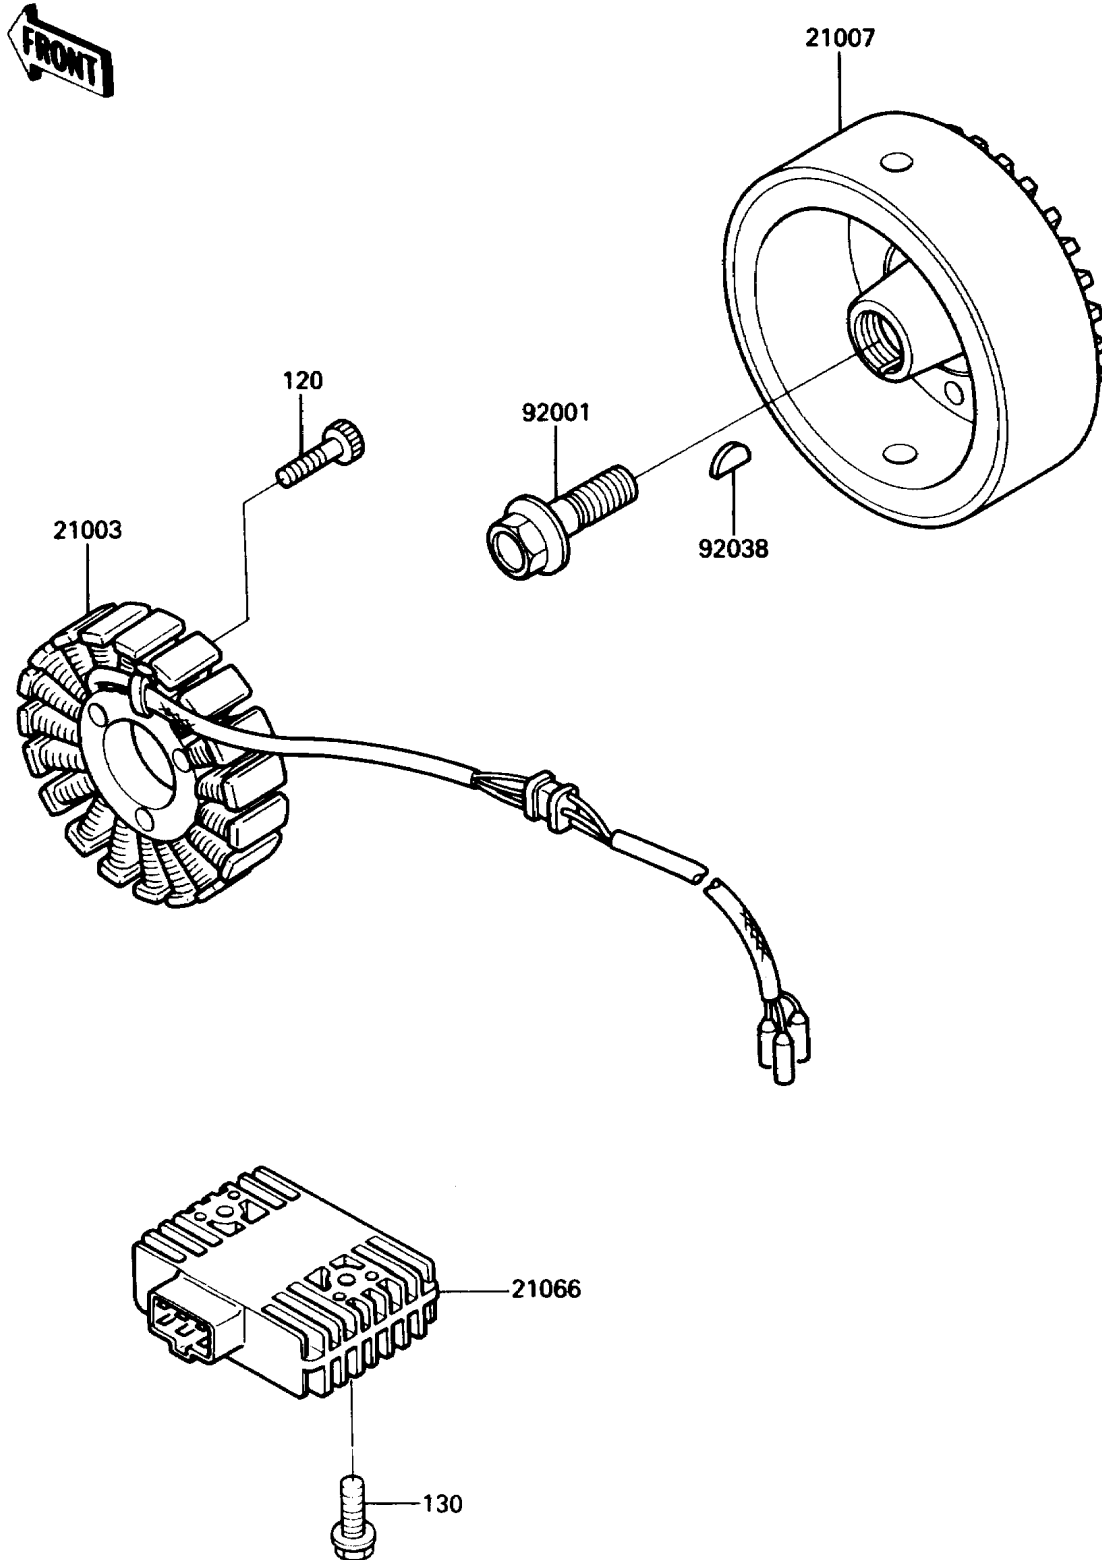

1986 Vulcan 750 PARTS DIAGRAM

Generator

E1810-0133

1986 Vulcan 750 PARTS LIST

Generator

ITEM NAME	PART NUMBER	QUANTITY
STATOR (Ref # 21003)	21003-1118	1
ROTOR (Ref # 21007)	21007-1127	1
REGULATOR-VOLTAGE (Ref # 21066)	21066-1055	1
BOLT,FLANGED,12X40 (Ref # 92001)	92001-1146	1
KEY,WOODRUFF (Ref # 92038)	92038-001	1
BOLT-SOCKET,6X35 (Ref # 120)	120P0635	3
BOLT-FLANGED,6X20 (Ref # 130)	130B0620	2