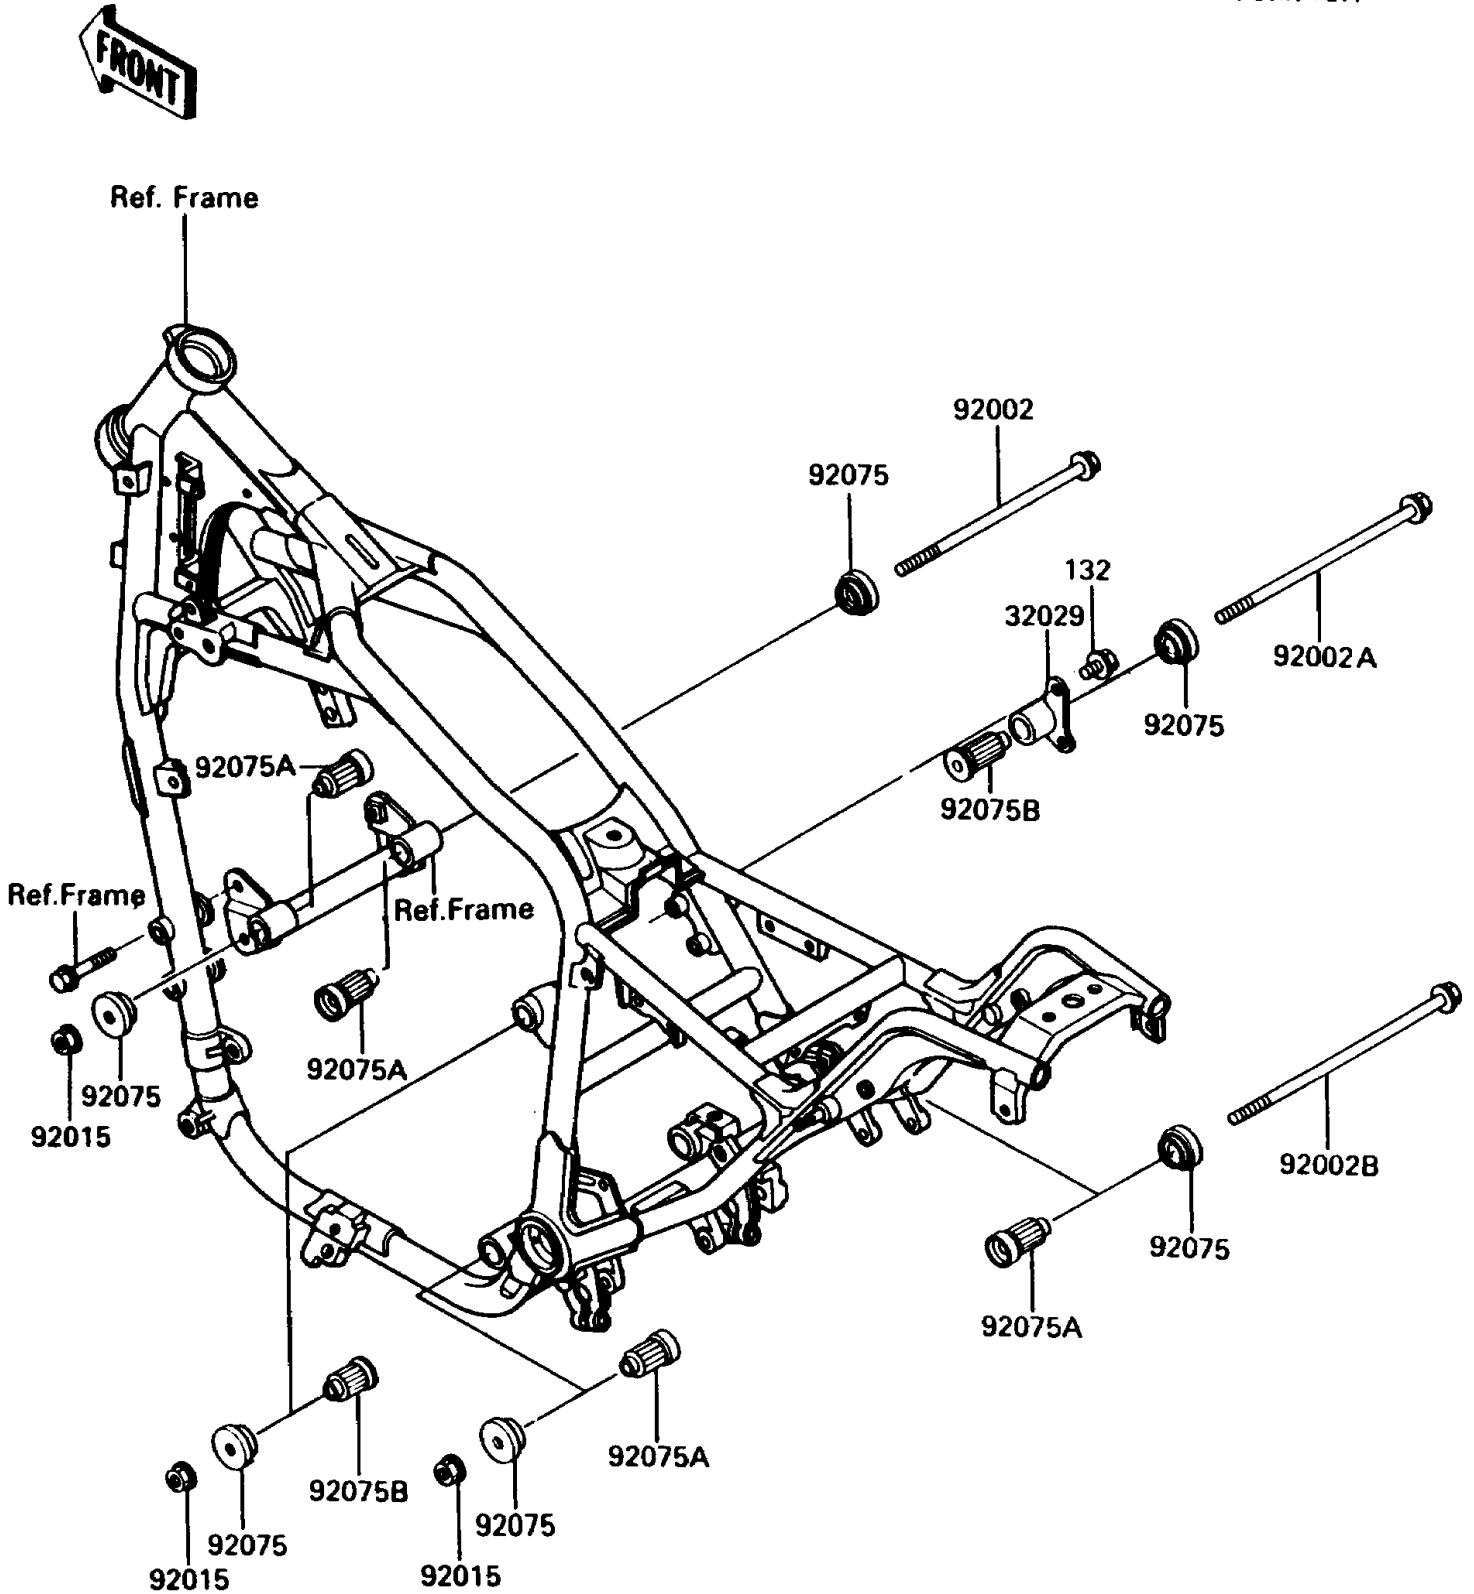

# 1986 Vulcan 750 PARTS DIAGRAM

Frame Fittings

F2131-0211

# 1986 Vulcan 750 PARTS LIST

## Frame Fittings

ITEM NAME	PART NUMBER	QUANTITY
BRACKET-ENGINE (Ref # 32029)	32029-1392	1
BOLT,FLANGED,10X285 (Ref # 92002)	92002-1206	1
BOLT,FLANGED,10X260 (Ref # 92002A)	92002-1454	1
BOLT,FLANGED,10X330 (Ref # 92002B)	92002-1540	1
NUT,FLANGED,10MM (Ref # 92015)	92015-1180	3
DAMPER,ENGINE BRACKET (Ref # 92075)	92075-1738	6
DAMPER,ENGINE MOUNT,MAIN (Ref # 92075A)	92075-1739	4
DAMPER,ENGINE MOUNT (Ref # 92075B)	92075-1740	2
BOLT-FLANGED-SMALL (Ref # 132)	132J0820	2