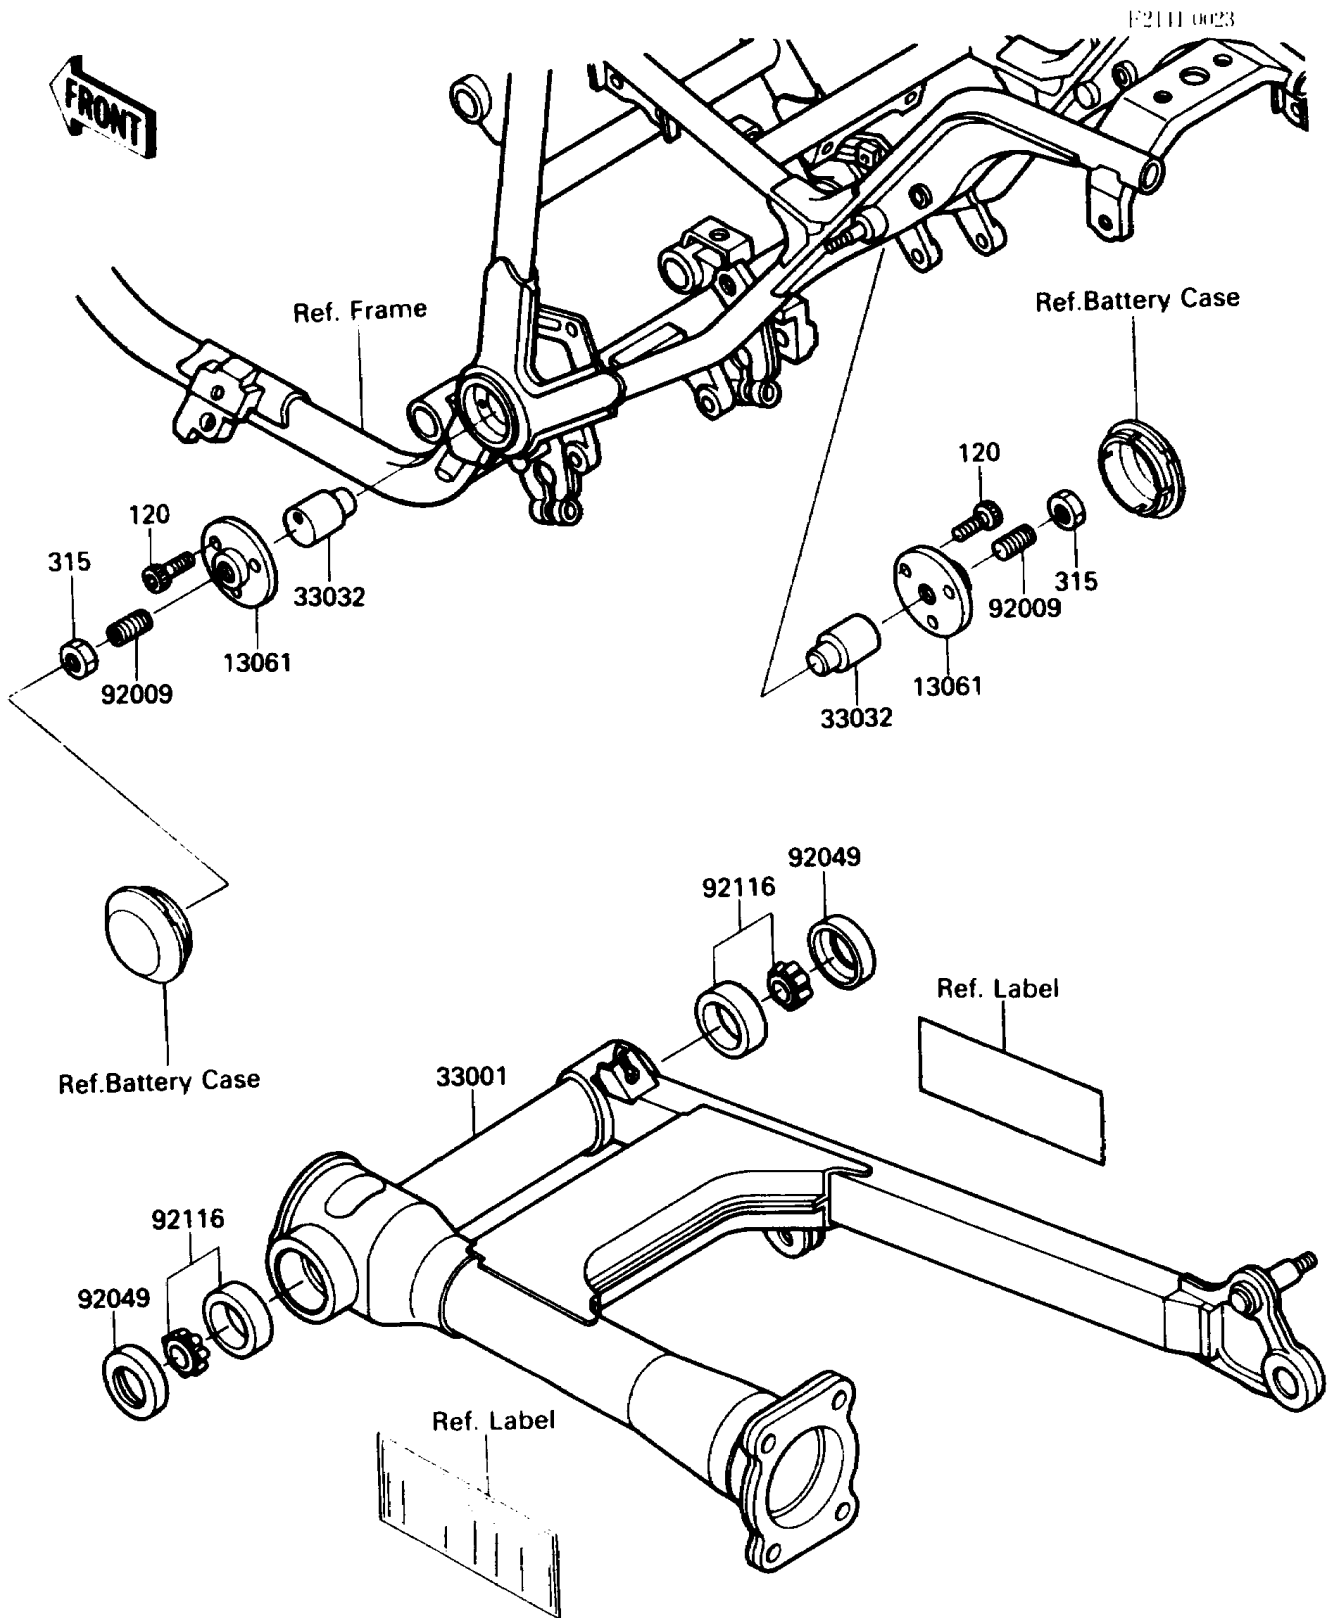

# 1986 Vulcan 750 PARTS DIAGRAM

Swingarm

# 1986 Vulcan 750 PARTS LIST

## Swingarm

ITEM NAME	PART NUMBER	QUANTITY
BOSS (Ref # 13061)	13061-1149	2
ARM-COMP-SWING (Ref # 33001)	33001-1234	1
SHAFT-SWING ARM (Ref # 33032)	33032-1043	2
SCREW,SOCKET,12X22 (Ref # 92009)	92009-1374	2
SEAL-OIL,26406 (Ref # 92049)	92049-1030	2
BEARING-ROLLER,4T30203E1 (Ref # 92116)	92116-1001	2
BOLT-SOCKET,6X16 (Ref # 120)	120P0616	6
NUT-HEX-FINE (Ref # 315)	315B1200	2