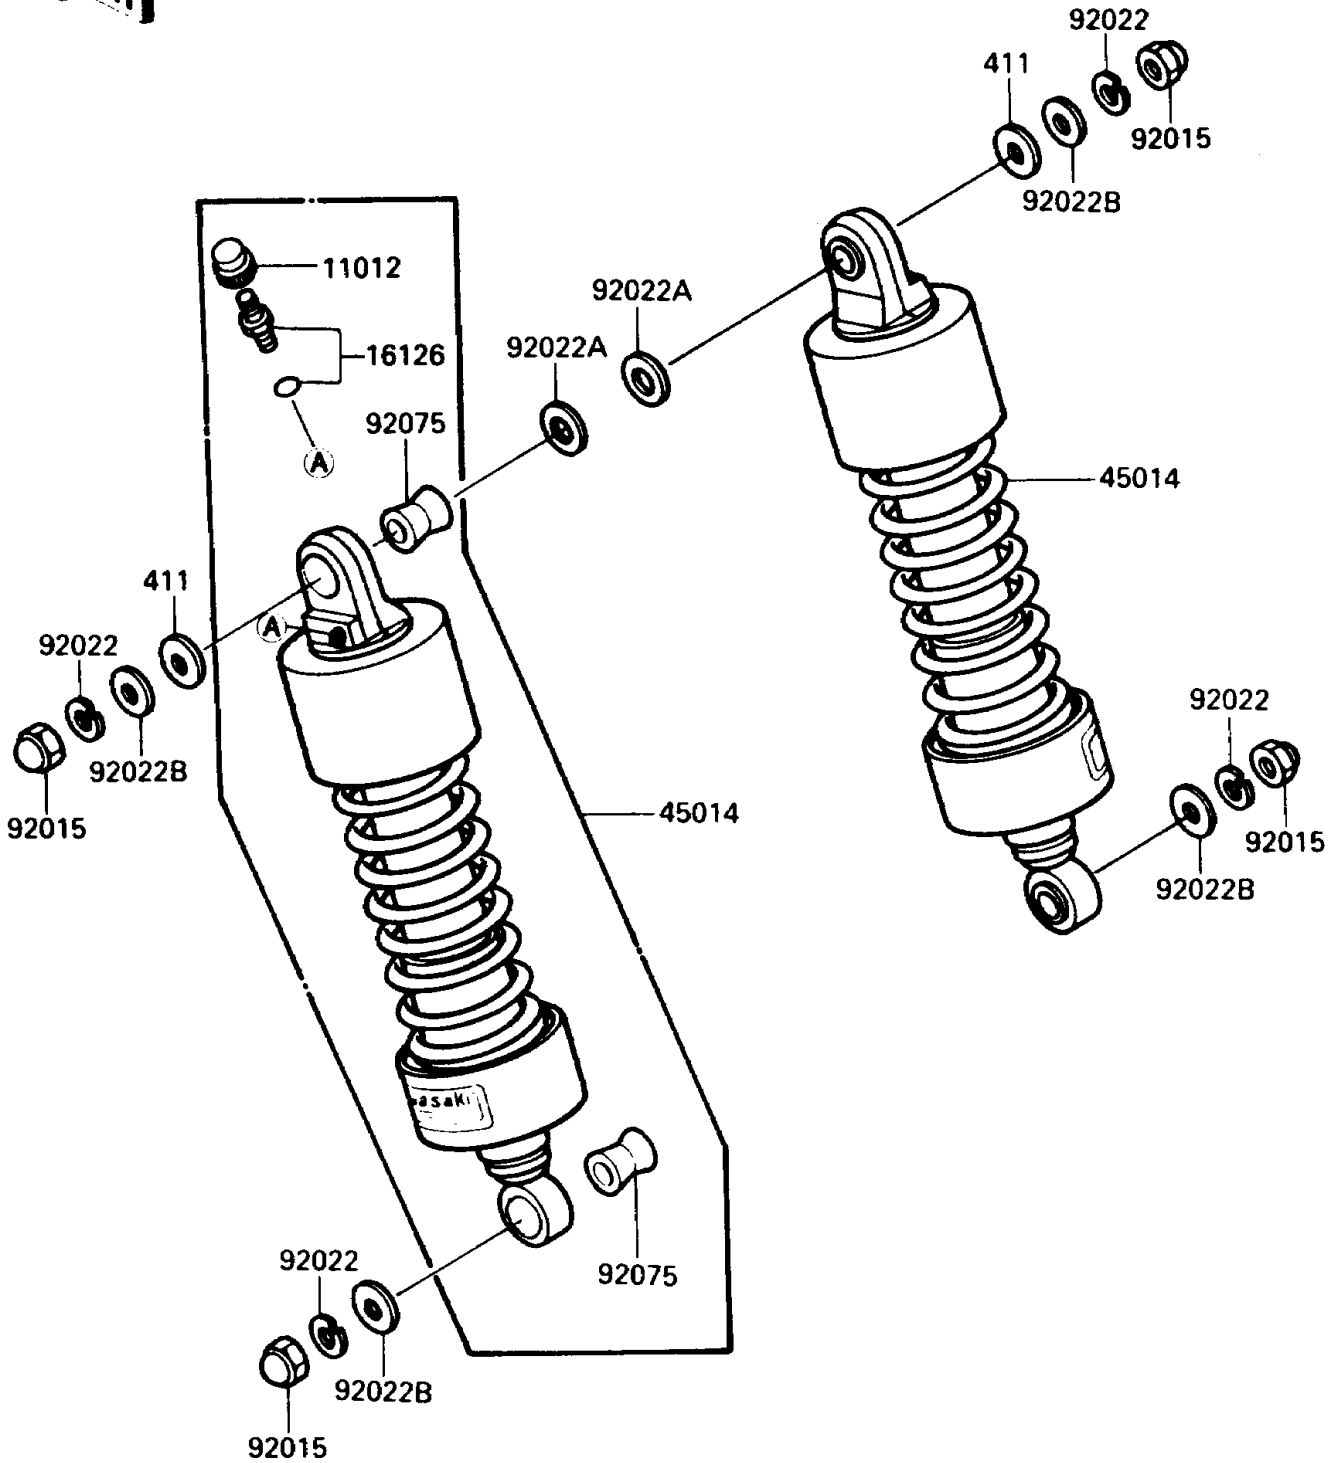

# 1986 Vulcan 750 PARTS DIAGRAM

Suspension/Shock Absorber

F2151 0001

# 1986 Vulcan 750 PARTS LIST

## Suspension/Shock Absorber

ITEM NAME	PART NUMBER	QUANTITY
CAP,AIR VALVE (Ref # 11012)	11012-1469	2
VALVE,AIR (Ref # 16126)	16126-1105	2
SHOCKABSORBER (Ref # 45014)	45014-1304	2
NUT,CAP,10MM (Ref # 92015)	92020-003	4
WASHER,SPRING,10MM (Ref # 92022)	92022-1540	4
WASHER,15X26X2.3 (Ref # 92022A)	92022-1577	2
WASHER,10.5X26X2.3 (Ref # 92022B)	92022-246	4
DAMPER,SHOCKABSORBER (Ref # 92075)	92075-1387	4
WASHER-PLAIN,10MM (Ref # 411)	411D1000	2