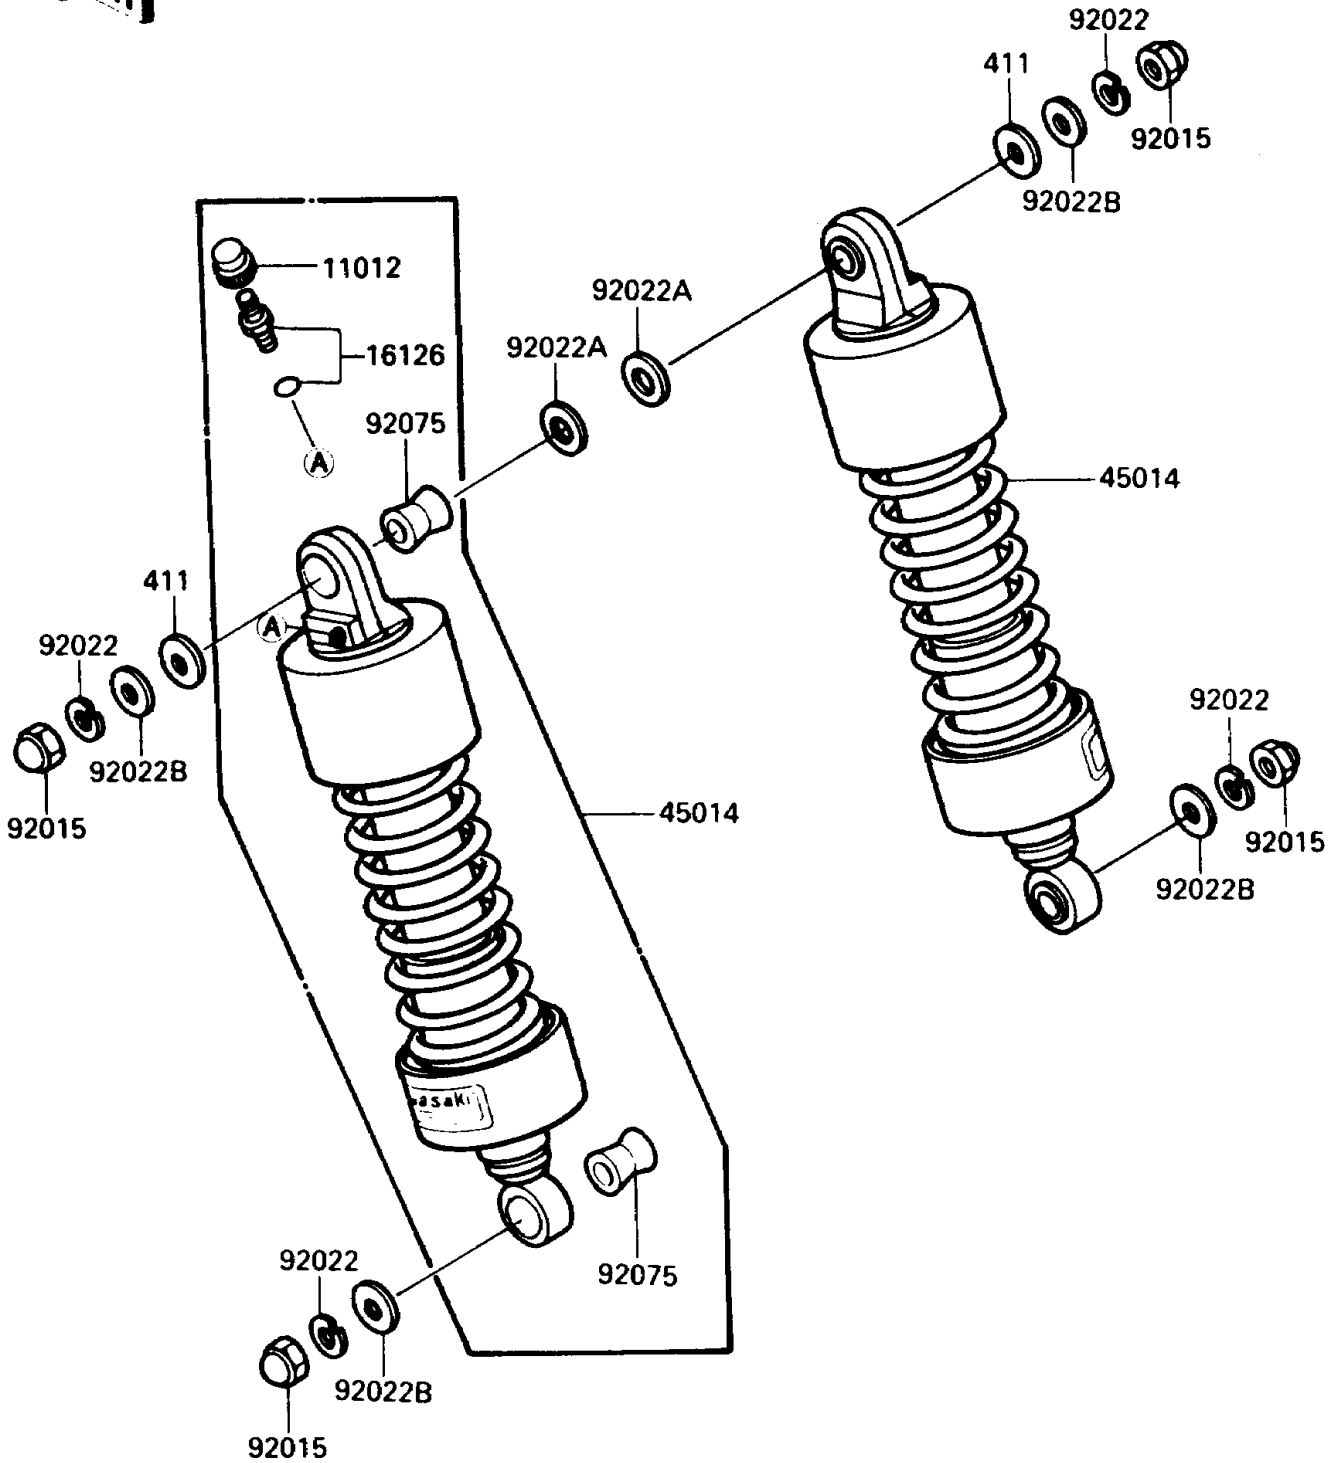

1986 Vulcan 750 PARTS DIAGRAM

Suspension/Shock Absorber

F2151 0001

1986 Vulcan 750 PARTS LIST

Suspension/Shock Absorber

ITEM NAME	PART NUMBER	QUANTITY
CAP,AIR VALVE (Ref # 11012)	11012-1469	2
VALVE,AIR (Ref # 16126)	16126-1105	2
SHOCKABSORBER (Ref # 45014)	45014-1304	2
NUT,CAP,10MM (Ref # 92015)	92020-003	4
WASHER,SPRING,10MM (Ref # 92022)	92022-1540	4
WASHER,15X26X2.3 (Ref # 92022A)	92022-1577	2
WASHER,10.5X26X2.3 (Ref # 92022B)	92022-246	4
DAMPER,SHOCKABSORBER (Ref # 92075)	92075-1387	4
WASHER-PLAIN,10MM (Ref # 411)	411D1000	2