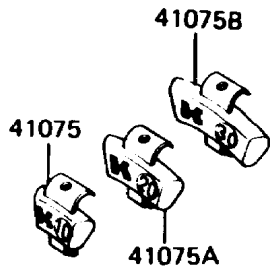

1987 Vulcan 750 PARTS DIAGRAM

Tires

F2210-0130

1987 Vulcan 750 PARTS LIST

Tires

ITEM NAME	PART NUMBER	QUANTITY
VALVE,TIRE (Ref # 16126)	16126-1136	2
TIRE,FR,100/90-19 57H,F11A(D) (Ref # 41002)	41002-1531	1
TIRE,RR,150/90-15 74H,K425(D) (Ref # 41002A)	41002-1532	1
BALANCER-WHEEL,10G,SILVER (Ref # 41075)	41075-1014	AR
BALANCER-WHEEL,20G,SILVER (Ref # 41075A)	41075-1015	AR
BALANCER-WHEEL,30G,SILVER (Ref # 41075B)	41075-1016	AR