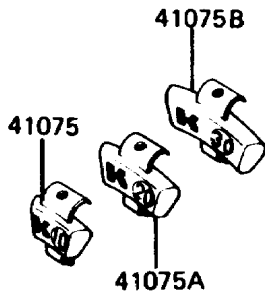

1987 Vulcan 750 PARTS DIAGRAM

Tires

F2210-0130

1987 Vulcan 750 PARTS LIST

Tires

ITEM NAME	PART NUMBER	QUANTITY
VALVE,TIRE (Ref # 16126)	16126-1136	2
TIRE,FR,100/90-19 57H,F11A(D) (Ref # 41002)	41002-1531	1
TIRE,RR,150/90-15 74H,K425(D) (Ref # 41002A)	41002-1532	1
BALANCER-WHEEL,10G,SILVER (Ref # 41075)	41075-1014	AR
BALANCER-WHEEL,20G,SILVER (Ref # 41075A)	41075-1015	AR
BALANCER-WHEEL,30G,SILVER (Ref # 41075B)	41075-1016	AR