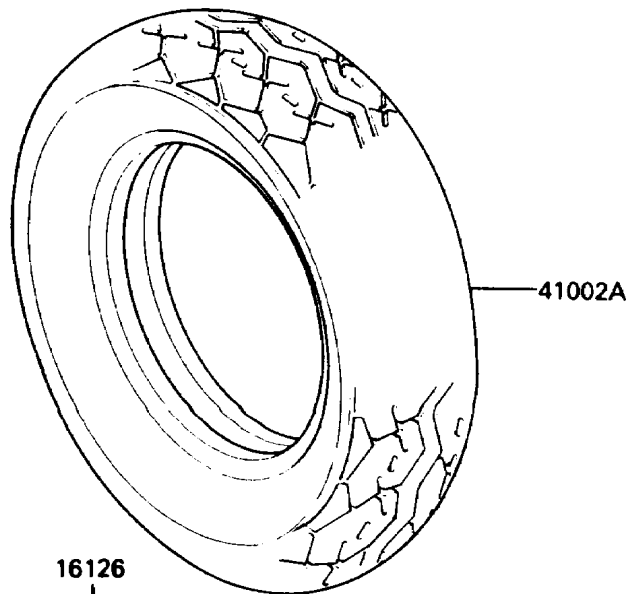

1987 Vulcan 750 PARTS DIAGRAM

Tires

F2210-0130

1987 Vulcan 750 PARTS LIST

Tires

ITEM NAME	PART NUMBER	QUANTITY
VALVE,TIRE (Ref # 16126)	16126-1136	2
TIRE,FR,100/90-19 57H,F11A(D) (Ref # 41002)	41002-1531	1
TIRE,RR,150/90-15 74H,K425(D) (Ref # 41002A)	41002-1532	1
BALANCER-WHEEL,10G,SILVER (Ref # 41075)	41075-1014	AR
BALANCER-WHEEL,20G,SILVER (Ref # 41075A)	41075-1015	AR
BALANCER-WHEEL,30G,SILVER (Ref # 41075B)	41075-1016	AR