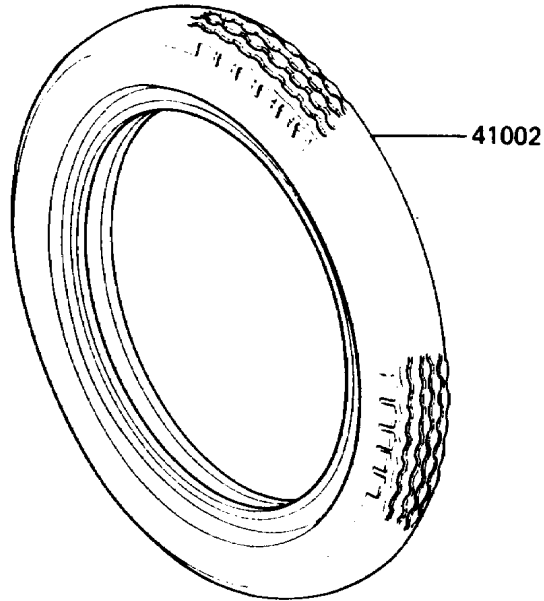

1987 Vulcan 750 PARTS DIAGRAM

Tires

F2210-0130

1987 Vulcan 750 PARTS LIST

Tires

ITEM NAME	PART NUMBER	QUANTITY
VALVE,TIRE (Ref # 16126)	16126-1136	2
TIRE,FR,100/90-19 57H,F11A(D) (Ref # 41002)	41002-1531	1
TIRE,RR,150/90-15 74H,K425(D) (Ref # 41002A)	41002-1532	1
BALANCER-WHEEL,10G,SILVER (Ref # 41075)	41075-1014	AR
BALANCER-WHEEL,20G,SILVER (Ref # 41075A)	41075-1015	AR
BALANCER-WHEEL,30G,SILVER (Ref # 41075B)	41075-1016	AR