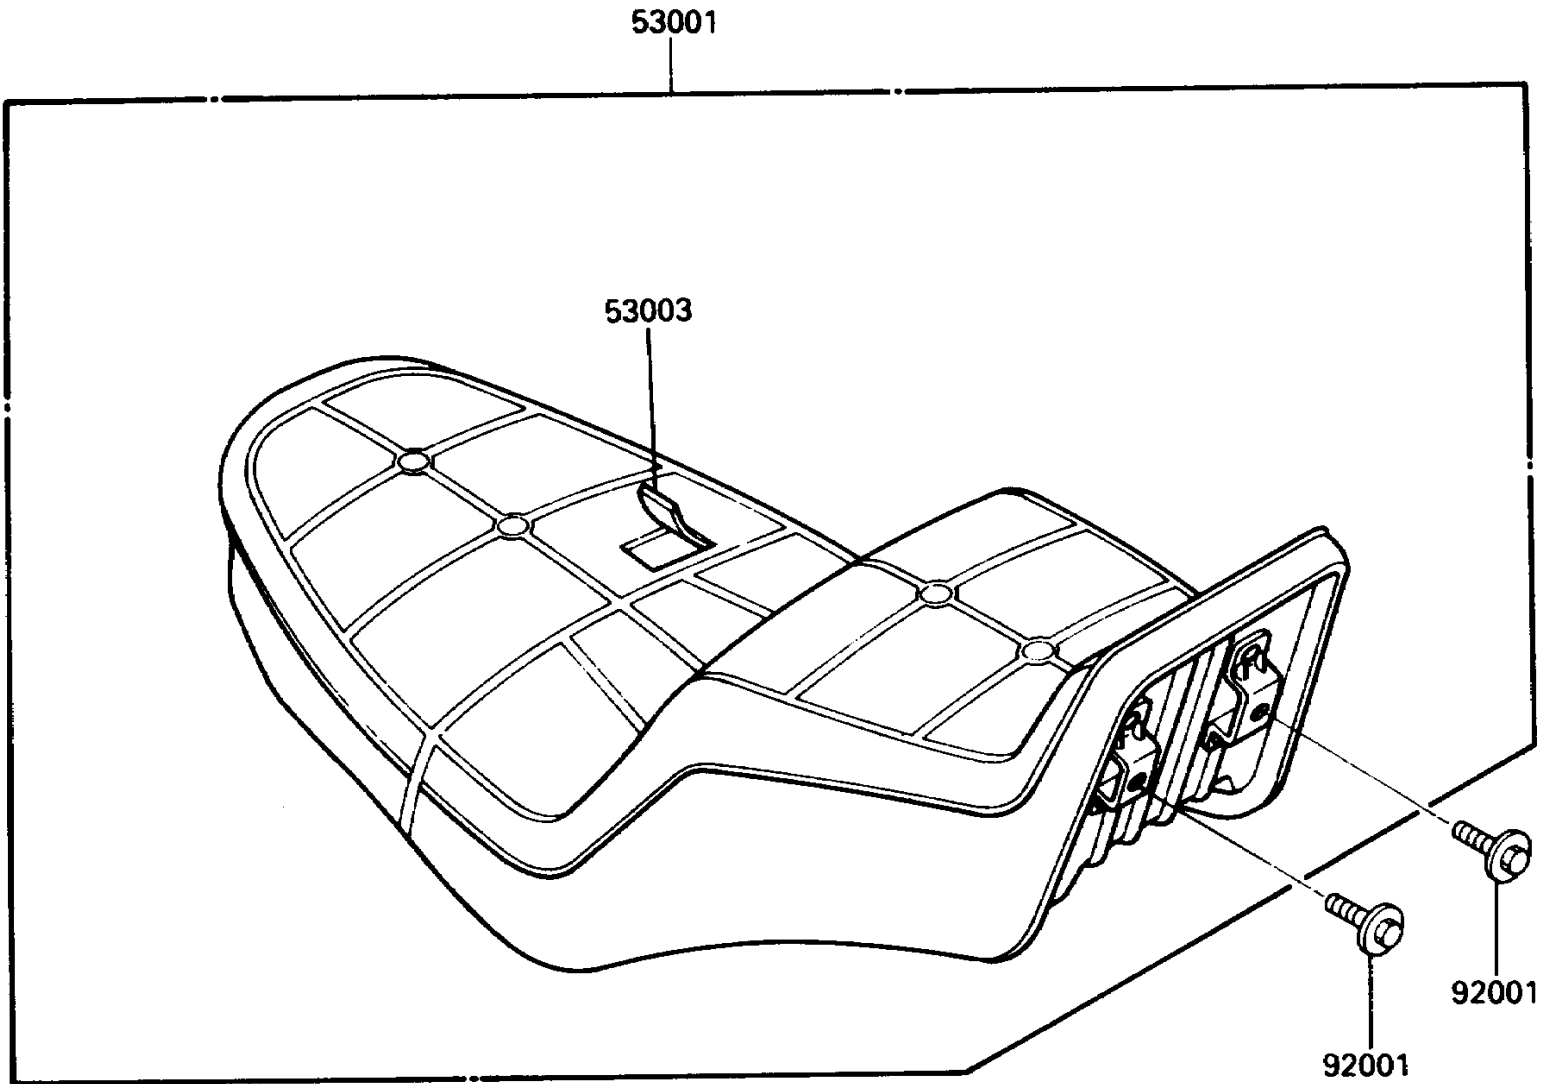

1986 Vulcan 750 PARTS DIAGRAM

Seat

F2510-0285

1986 Vulcan 750 PARTS LIST

Seat

ITEM NAME	PART NUMBER	QUANTITY
SEAT-ASSY,DUAL (Ref # 53001)	53001-1454	1
LEATHER,SEAT (Ref # 53003)	53003-1157	1
BOLT,6X20 (Ref # 92001)	92001-1773	2