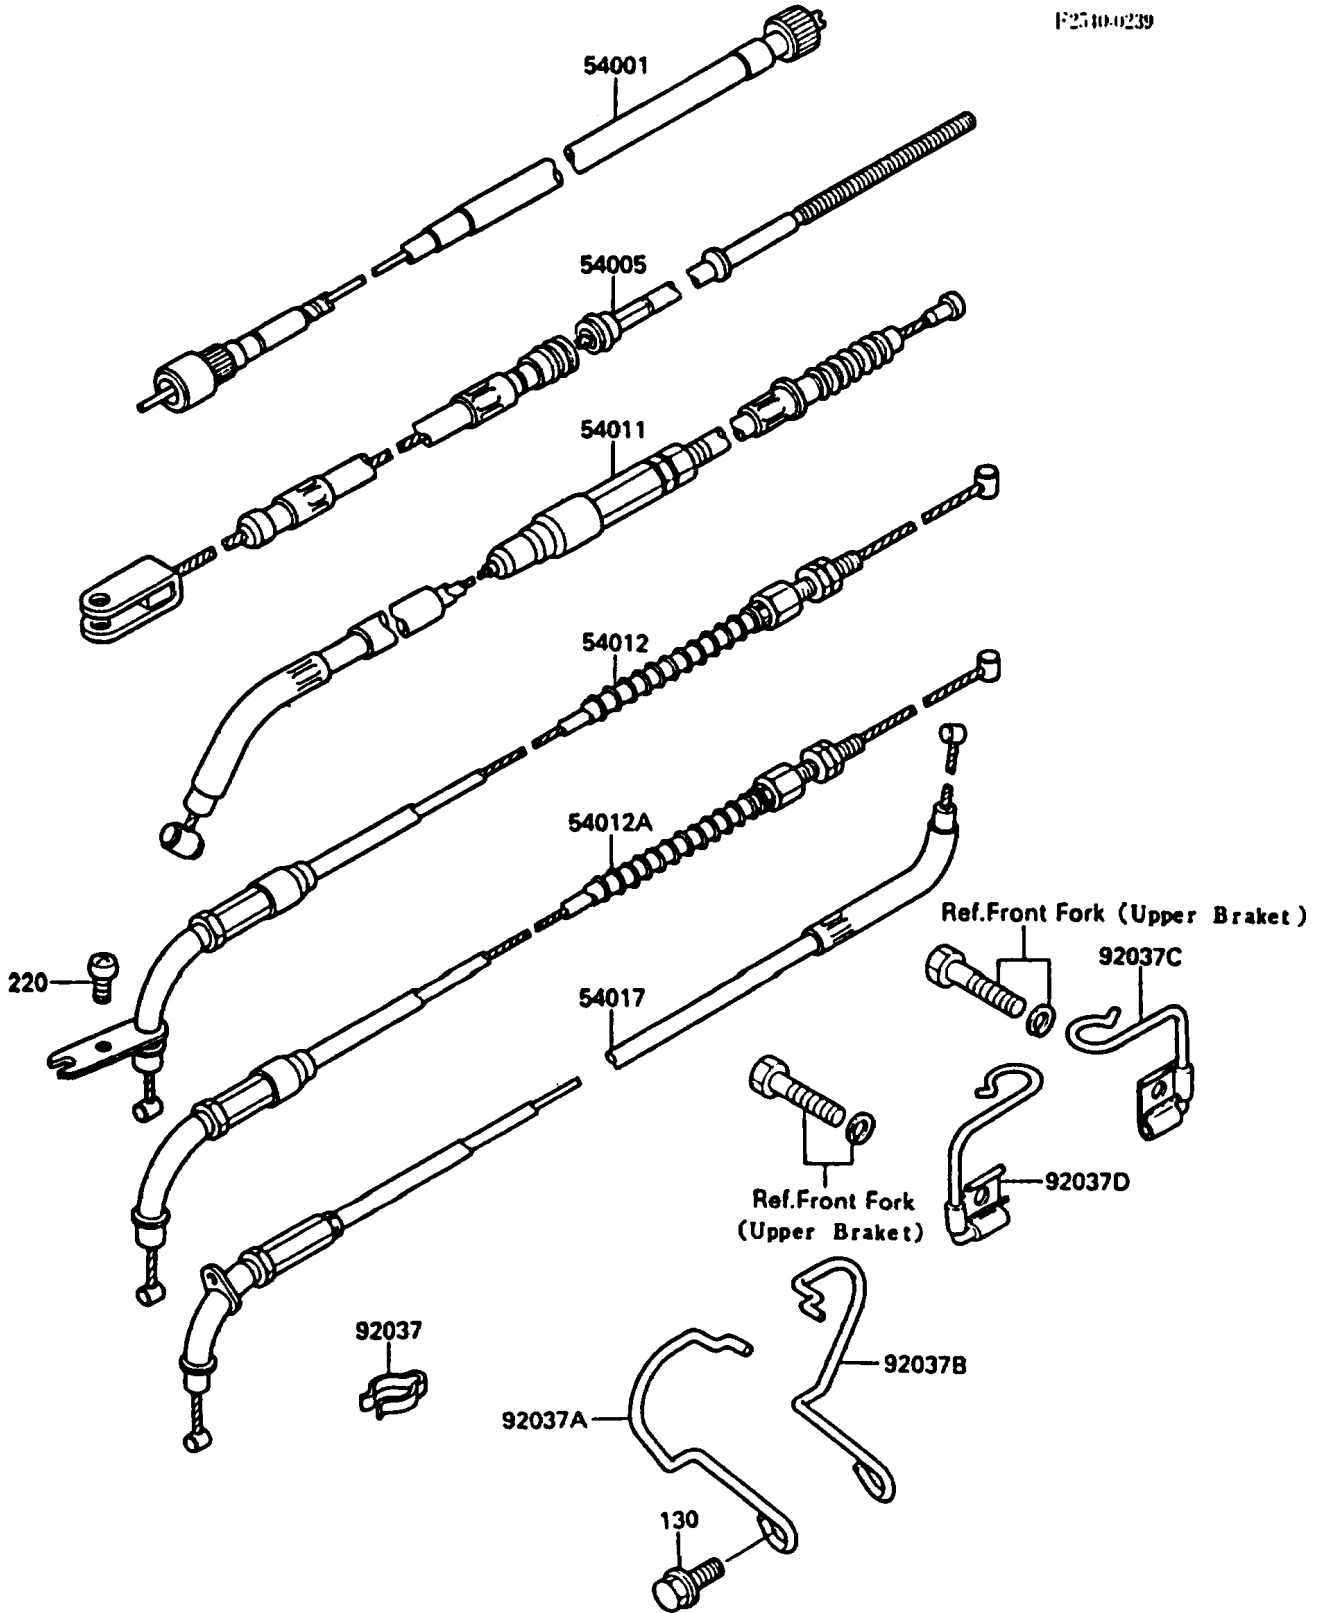

1988 Vulcan 750 PARTS DIAGRAM

Cables

F2510-0239

1988 Vulcan 750 PARTS LIST

Cables

ITEM NAME	PART NUMBER	QUANTITY
CABLE-SPEEDOMETER (Ref # 54001)	54001-1029	1
CABLE-BRAKE (Ref # 54005)	54005-1124	1
CABLE-CLUTCH (Ref # 54011)	54011-1227	1
CABLE-THROTTLE,OPENING (Ref # 54012)	54012-1242	1
CABLE-THROTTLE,CLOSING (Ref # 54012A)	54012-1243	1
CABLE-STARTER (Ref # 54017)	54017-1059	1
CLAMP,CABLE (Ref # 92037)	92037-093	1
CLAMP,HARNESS (Ref # 92037A)	92037-1638	1
CLAMP,CABLE (Ref # 92037B)	92037-1639	1
CLAMP,CABLE (Ref # 92037C)	92037-1666	1
CLAMP,CABLE (Ref # 92037D)	92037-1667	1
BOLT-FLANGED,6X14 (Ref # 130)	130C0614	1
SCREW-PAN-CROS (Ref # 220)	220C0514	1