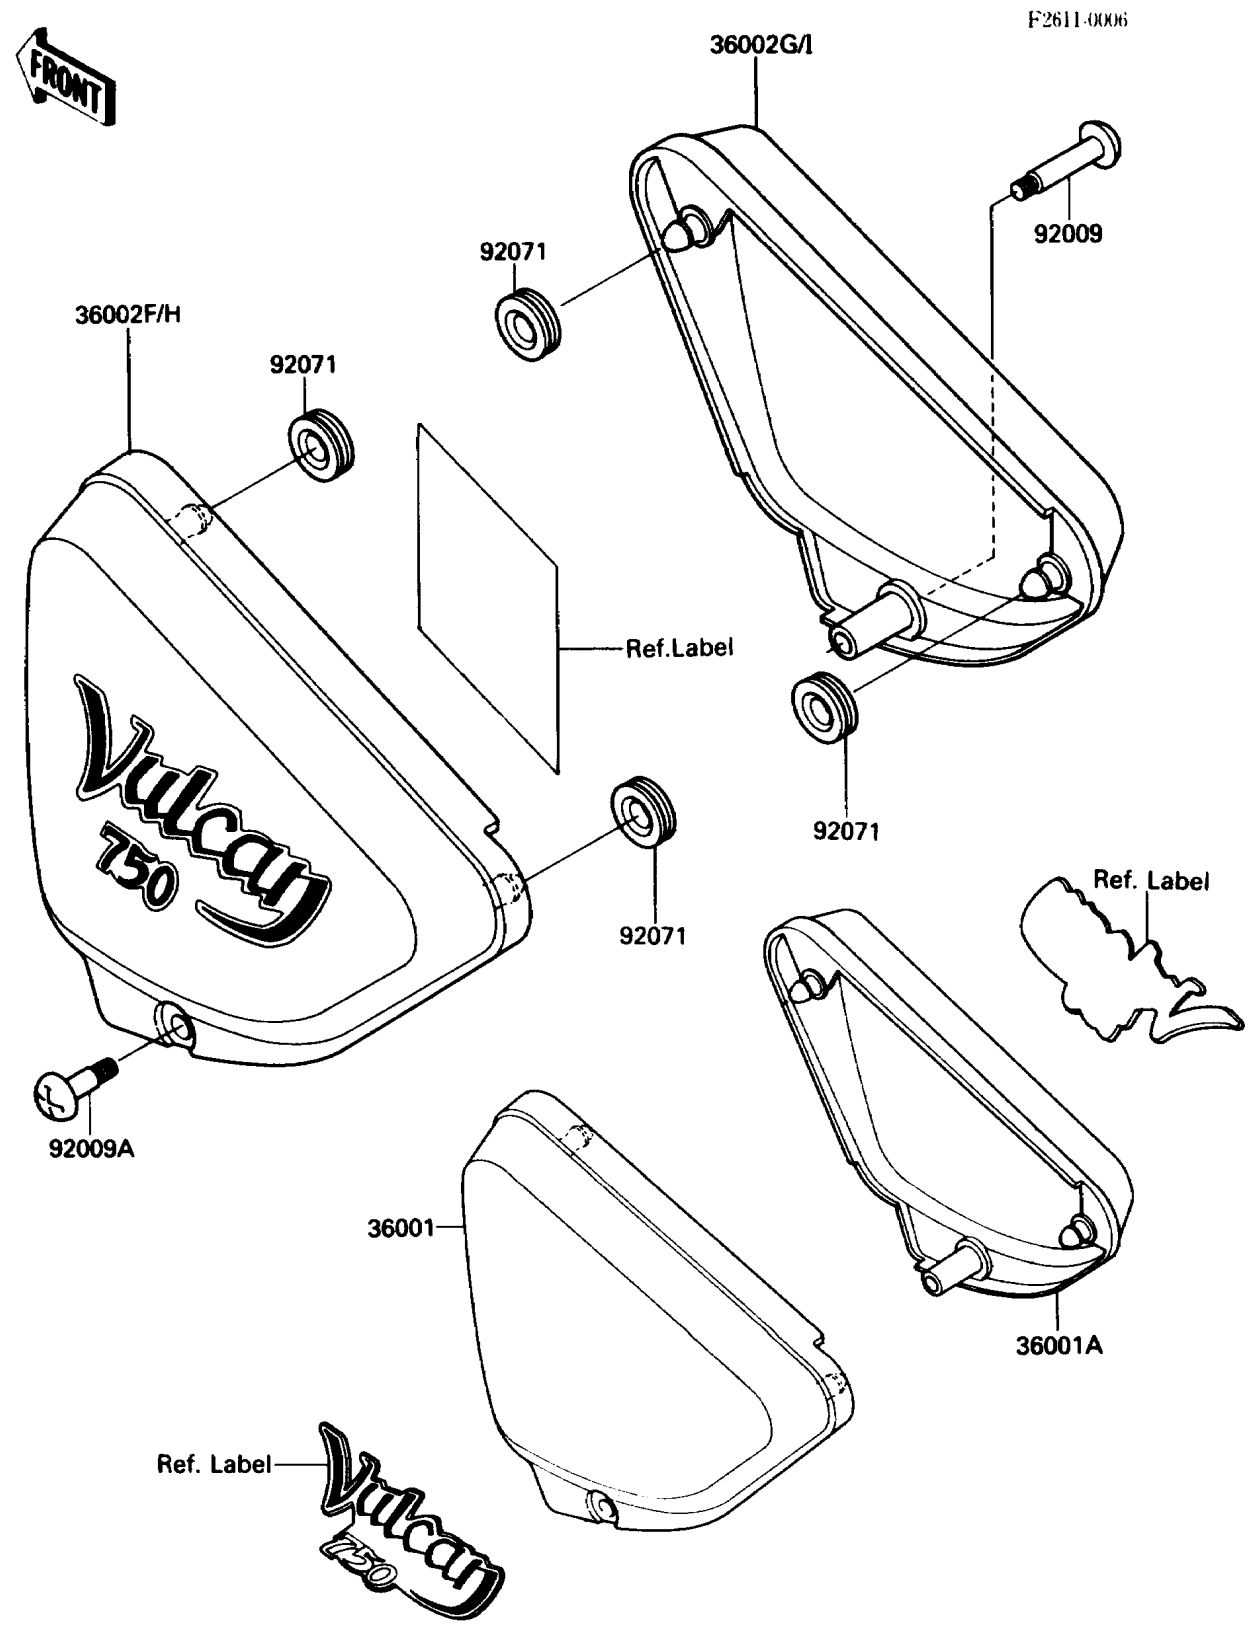

1987 Vulcan 750 PARTS DIAGRAM

Side Covers

1987 Vulcan 750 PARTS LIST

Side Covers

| ITEM NAME | PART NUMBER | QUANTITY |
|------------------------------|-------------|----------|
| COVER-SIDE,LH (Ref # 36001) | 36001-1359 | 1 |
| COVER-SIDE,RH (Ref # 36001A) | 36001-1360 | 1 |
| SCREW,6X40 (Ref # 92009) | 92009-1091 | 1 |
| SCREW,6X25.5 (Ref # 92009A) | 92009-1373 | 1 |
| GROMMET (Ref # 92071) | 92071-056 | 4 |