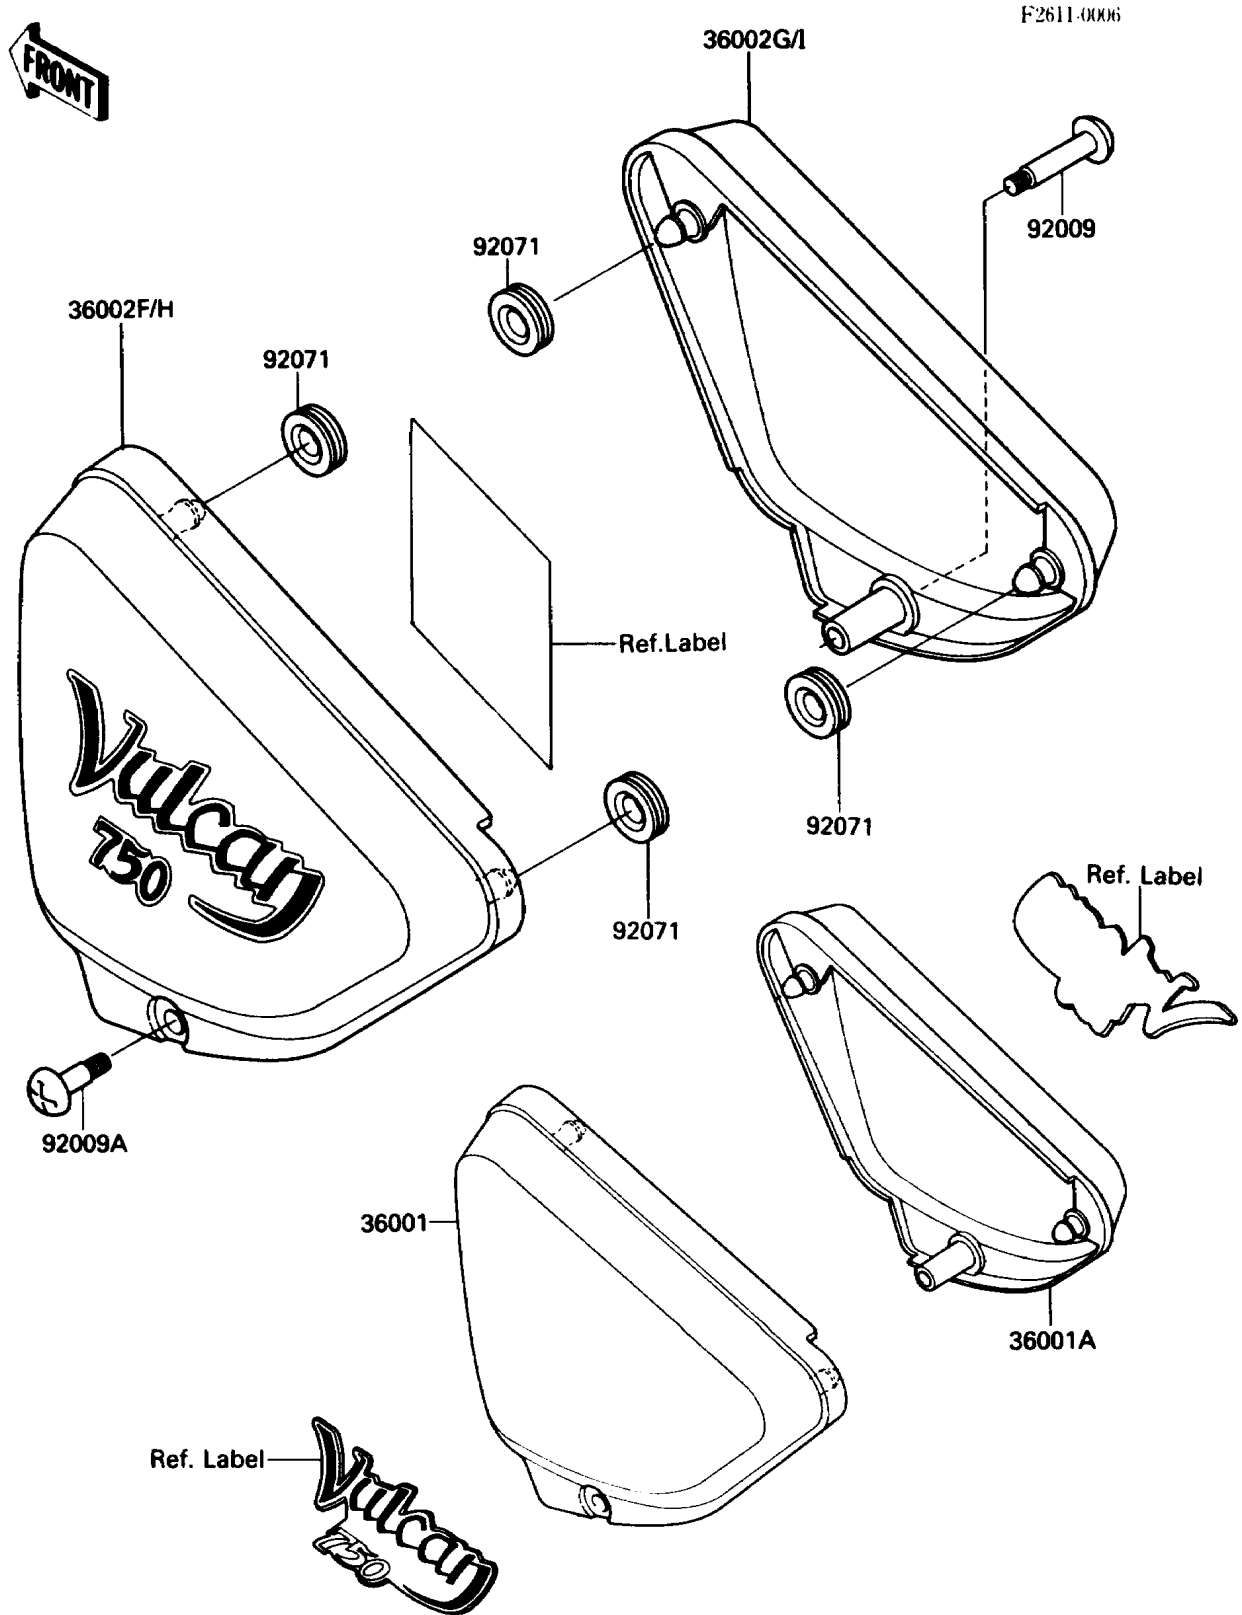

# 1988 Vulcan 750 PARTS DIAGRAM

Side Covers

# 1988 Vulcan 750 PARTS LIST

## Side Covers

| ITEM NAME                    | PART NUMBER | QUANTITY |
|------------------------------|-------------|----------|
| COVER-SIDE,LH (Ref # 36001)  | 36001-1359  | 1        |
| COVER-SIDE,RH (Ref # 36001A) | 36001-1360  | 1        |
| SCREW,6X40 (Ref # 92009)     | 92009-1091  | 1        |
| SCREW,6X25.5 (Ref # 92009A)  | 92009-1373  | 1        |
| GROMMET (Ref # 92071)        | 92071-056   | 4        |