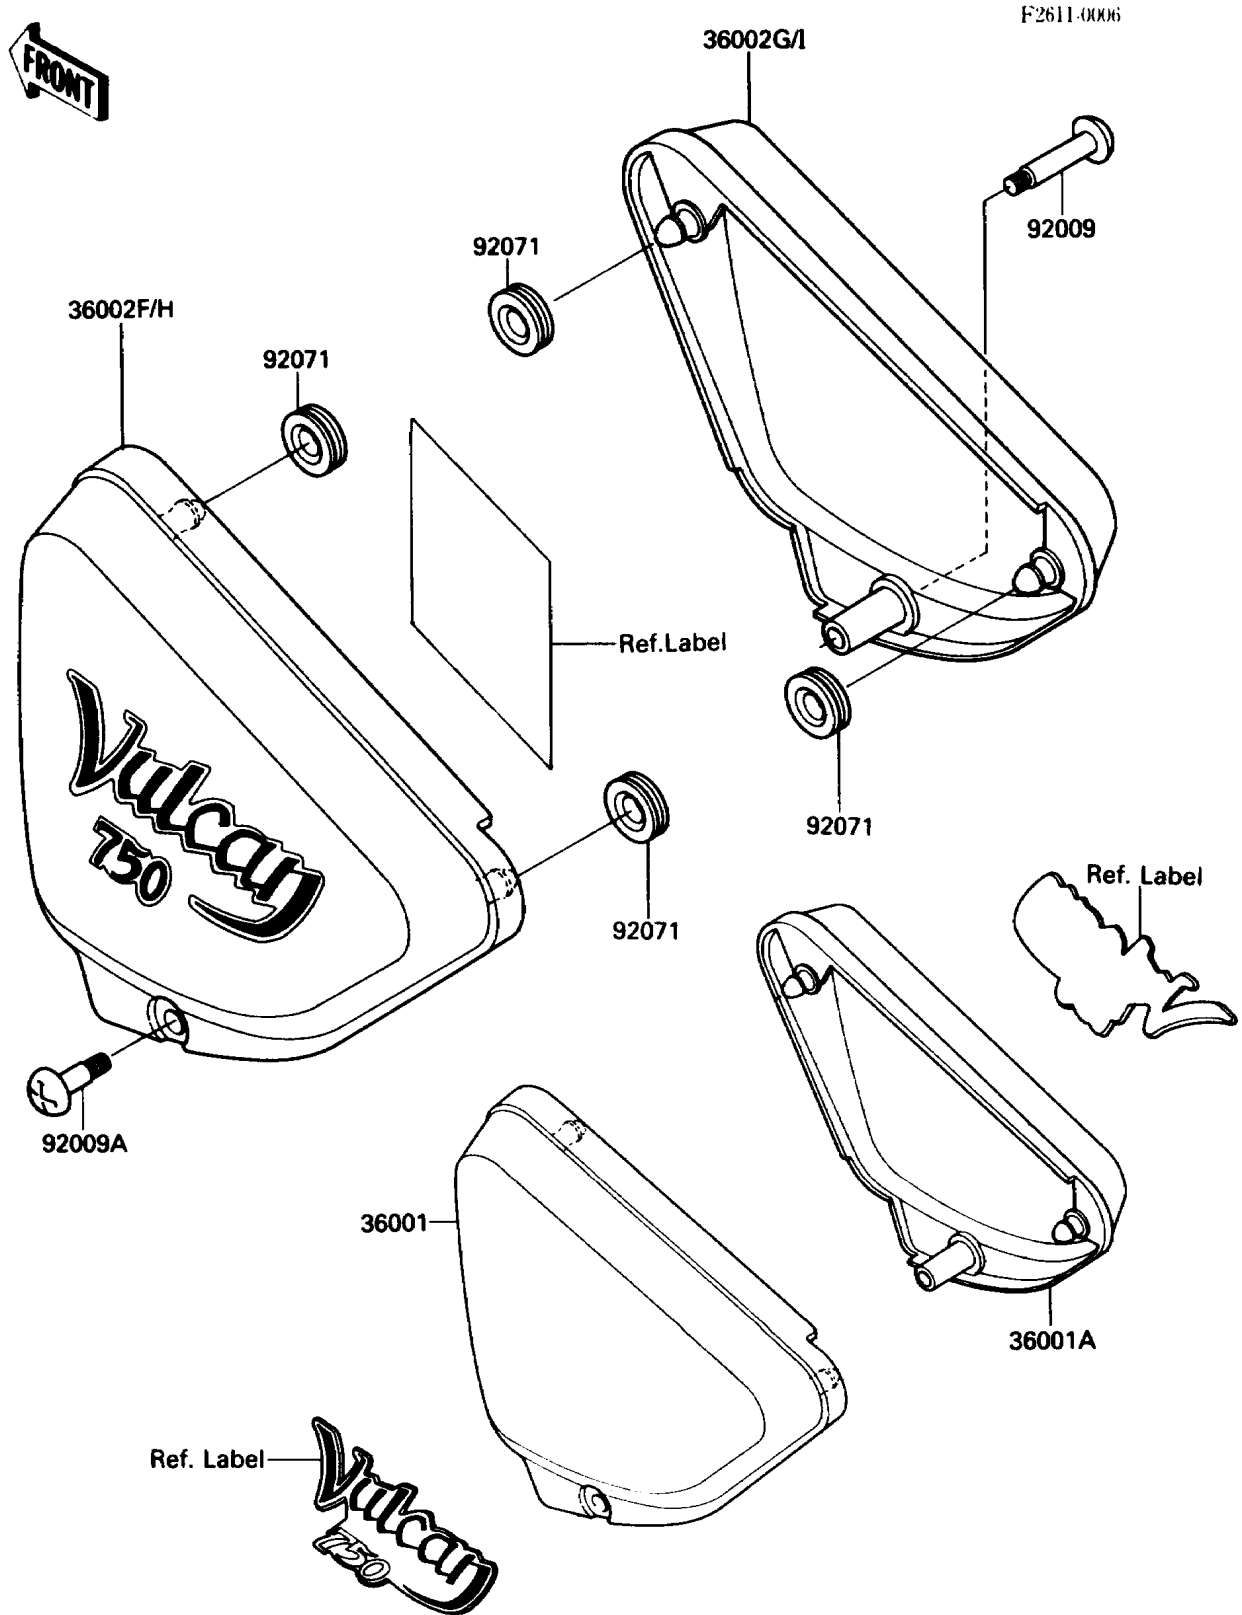

# 1989 Vulcan 750 PARTS DIAGRAM

Side Covers

# 1989 Vulcan 750 PARTS LIST

## Side Covers

ITEM NAME	PART NUMBER	QUANTITY
COVER-SIDE,LH (Ref # 36001)	36001-1359	1
COVER-SIDE,RH (Ref # 36001A)	36001-1360	1
SCREW,6X40 (Ref # 92009)	92009-1091	1
SCREW,6X25.5 (Ref # 92009A)	92009-1373	1
GROMMET (Ref # 92071)	92071-056	4