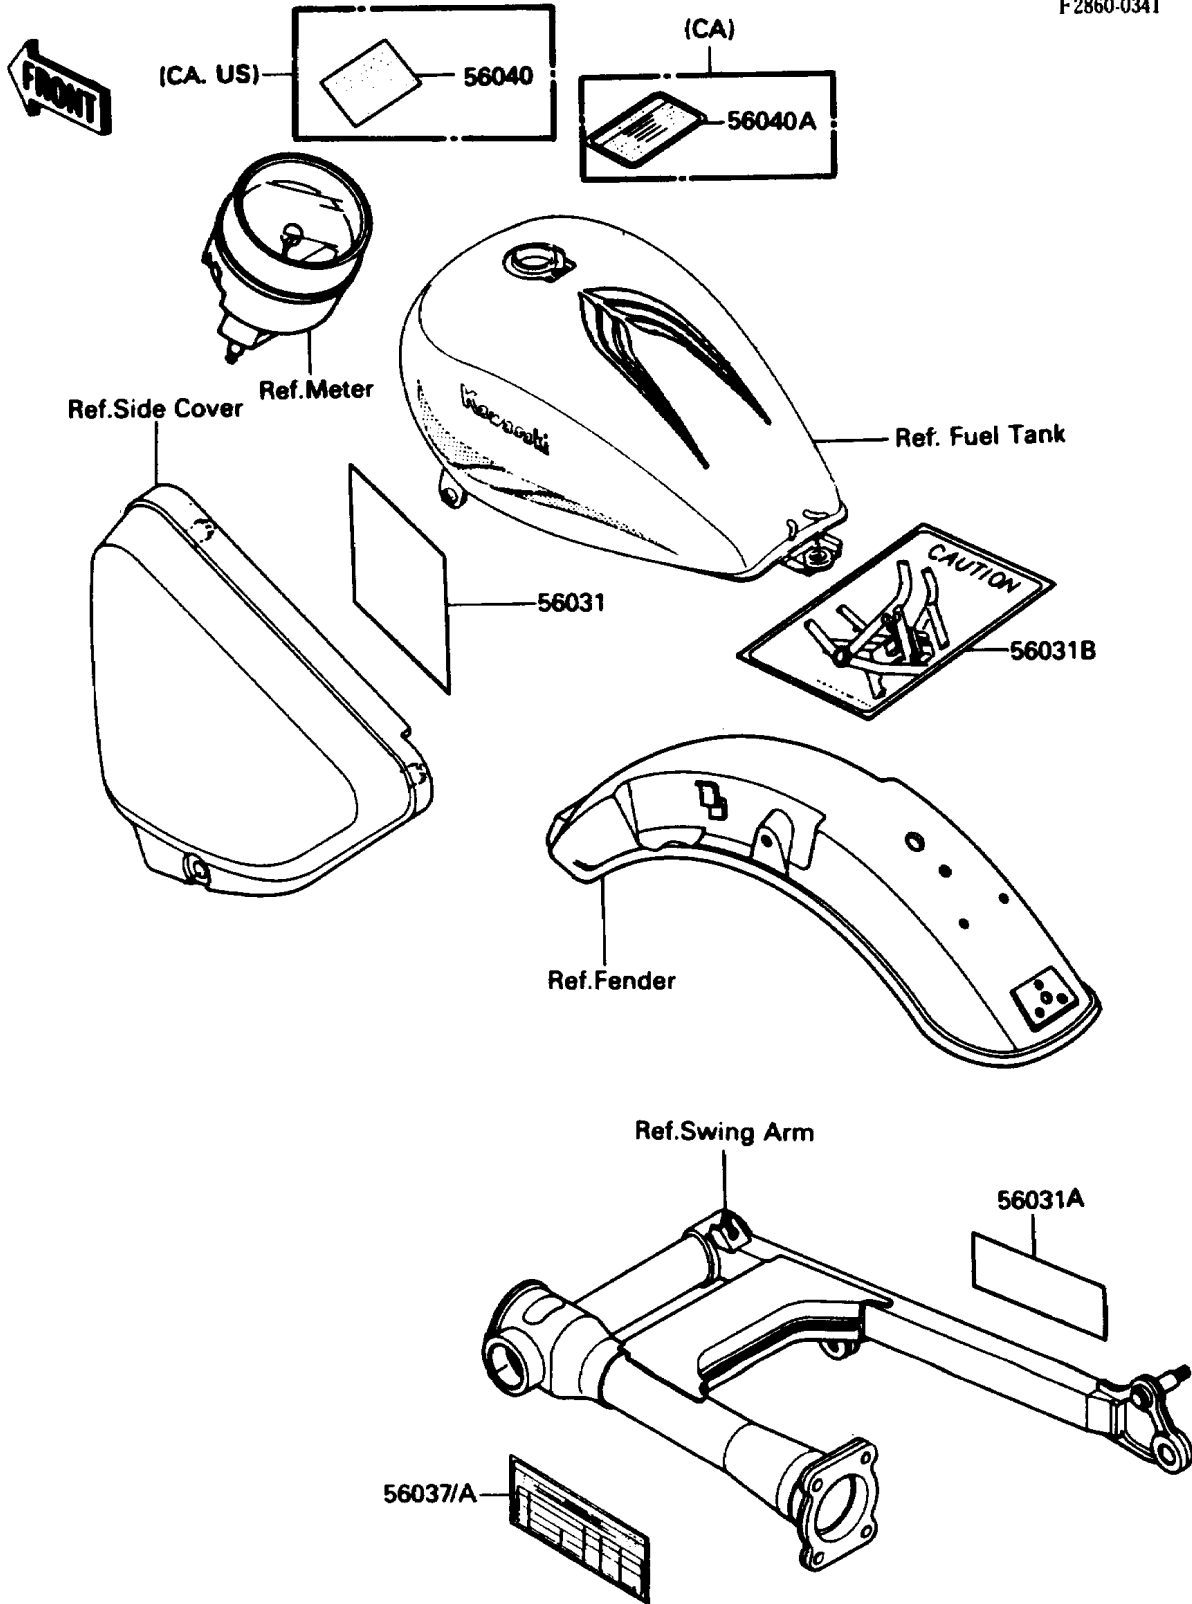

1986 Vulcan 750 PARTS DIAGRAM

Labels

F2860-0341

1986 Vulcan 750 PARTS LIST

Labels

ITEM NAME	PART NUMBER	QUANTITY
LABEL-MANUAL,DAILY SAFETY (Ref # 56031)	56031-1394	1
LABEL-MANUAL,OIL&OIL FILTER (Ref # 56031A)	56031-1406	1
LABEL-MANUAL,BATTERY VENT (Ref # 56031B)	56031-1422	1
LABEL-SPECIFICATION,TIRE&LOAD (Ref # 56037)	56037-1311	1
LABEL-SPECIFICATION,TIRE&LOAD (Ref # 56037A)	56037-1312	1
LABEL-WARNING,BREAK IN CAUTION (Ref # 56040)	56040-1007	1
LABEL-WARNING,EVAPO (Ref # 56040A)	56040-1121	1