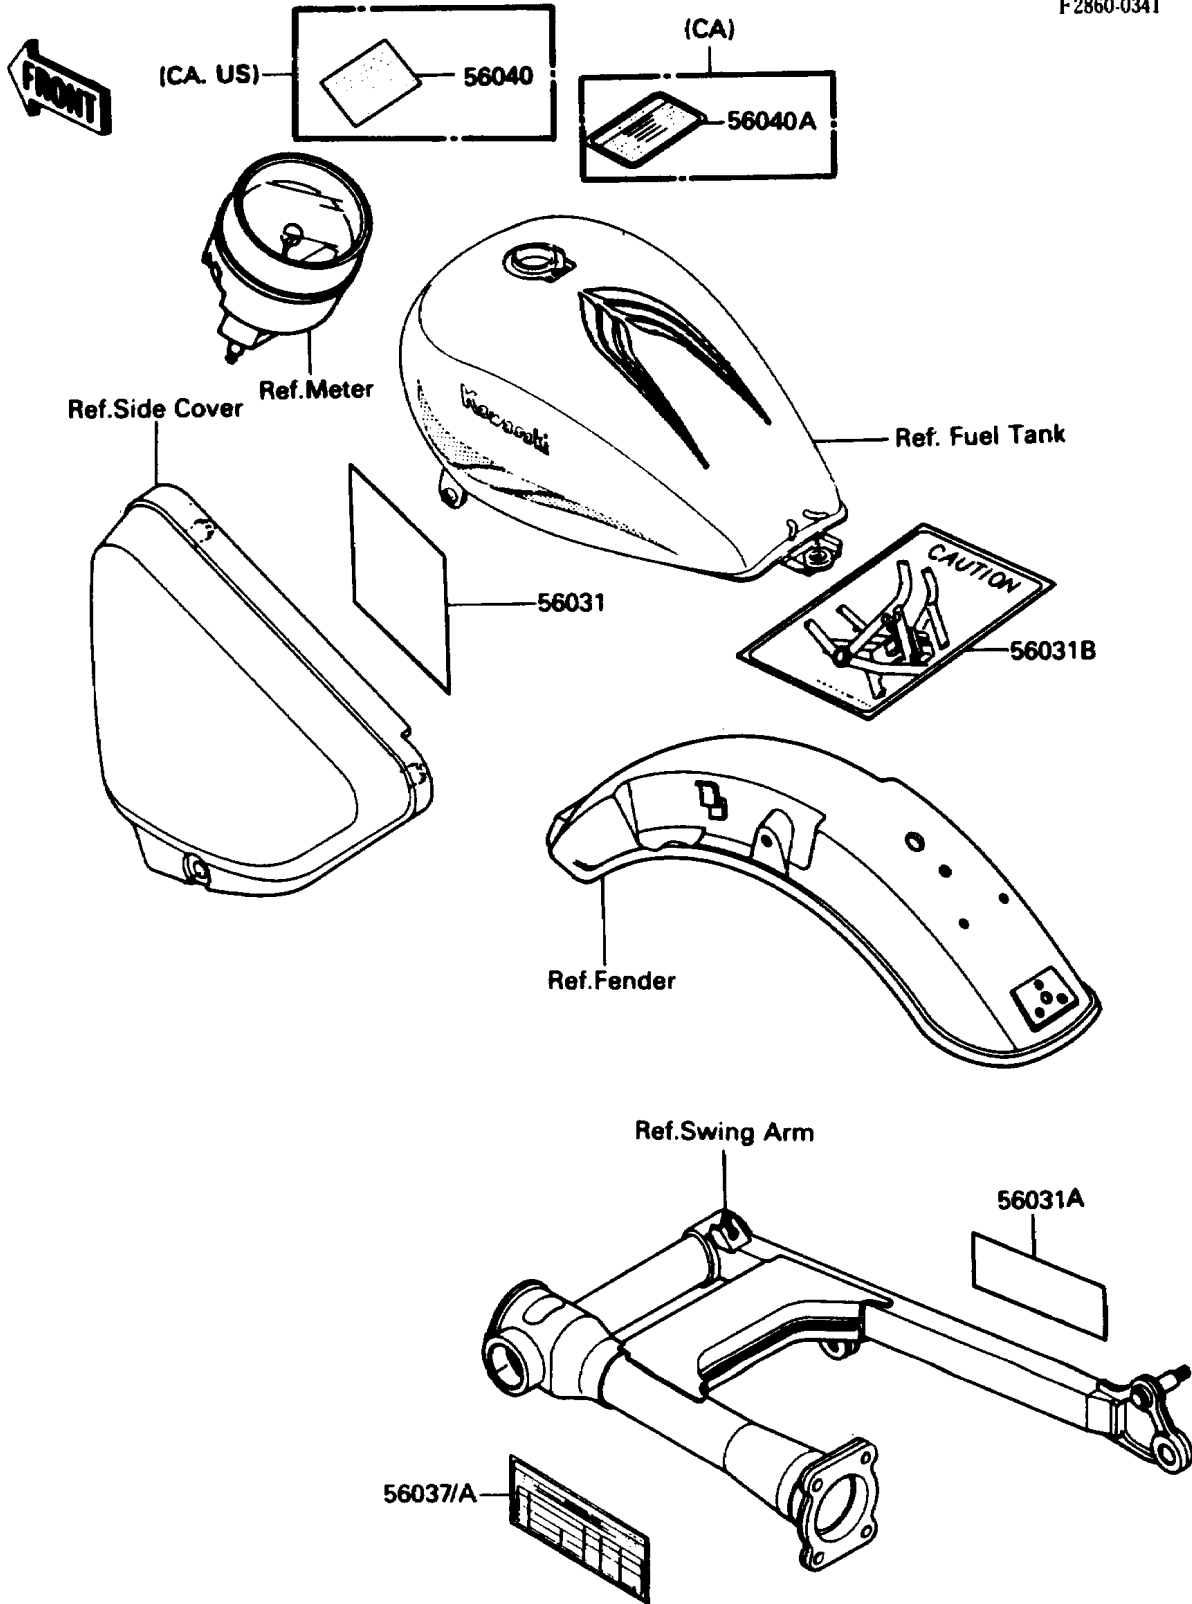

1988 Vulcan 750 PARTS DIAGRAM

Labels

F2860-0341

1988 Vulcan 750 PARTS LIST

Labels

ITEM NAME	PART NUMBER	QUANTITY
LABEL-MANUAL,DAILY SAFETY (Ref # 56031)	56031-1394	1
LABEL-MANUAL,OIL&OIL FILTER (Ref # 56031A)	56031-1406	1
LABEL-MANUAL,BATTERY VENT (Ref # 56031B)	56031-1422	1
LABEL-SPECIFICATION,TIRE&LOAD (Ref # 56037)	56037-1311	1
LABEL-SPECIFICATION,TIRE&LOAD (Ref # 56037A)	56037-1312	1
LABEL-WARNING,BREAK IN CAUTION (Ref # 56040)	56040-1007	1
LABEL-WARNING,EVAPO (Ref # 56040A)	56040-1121	1