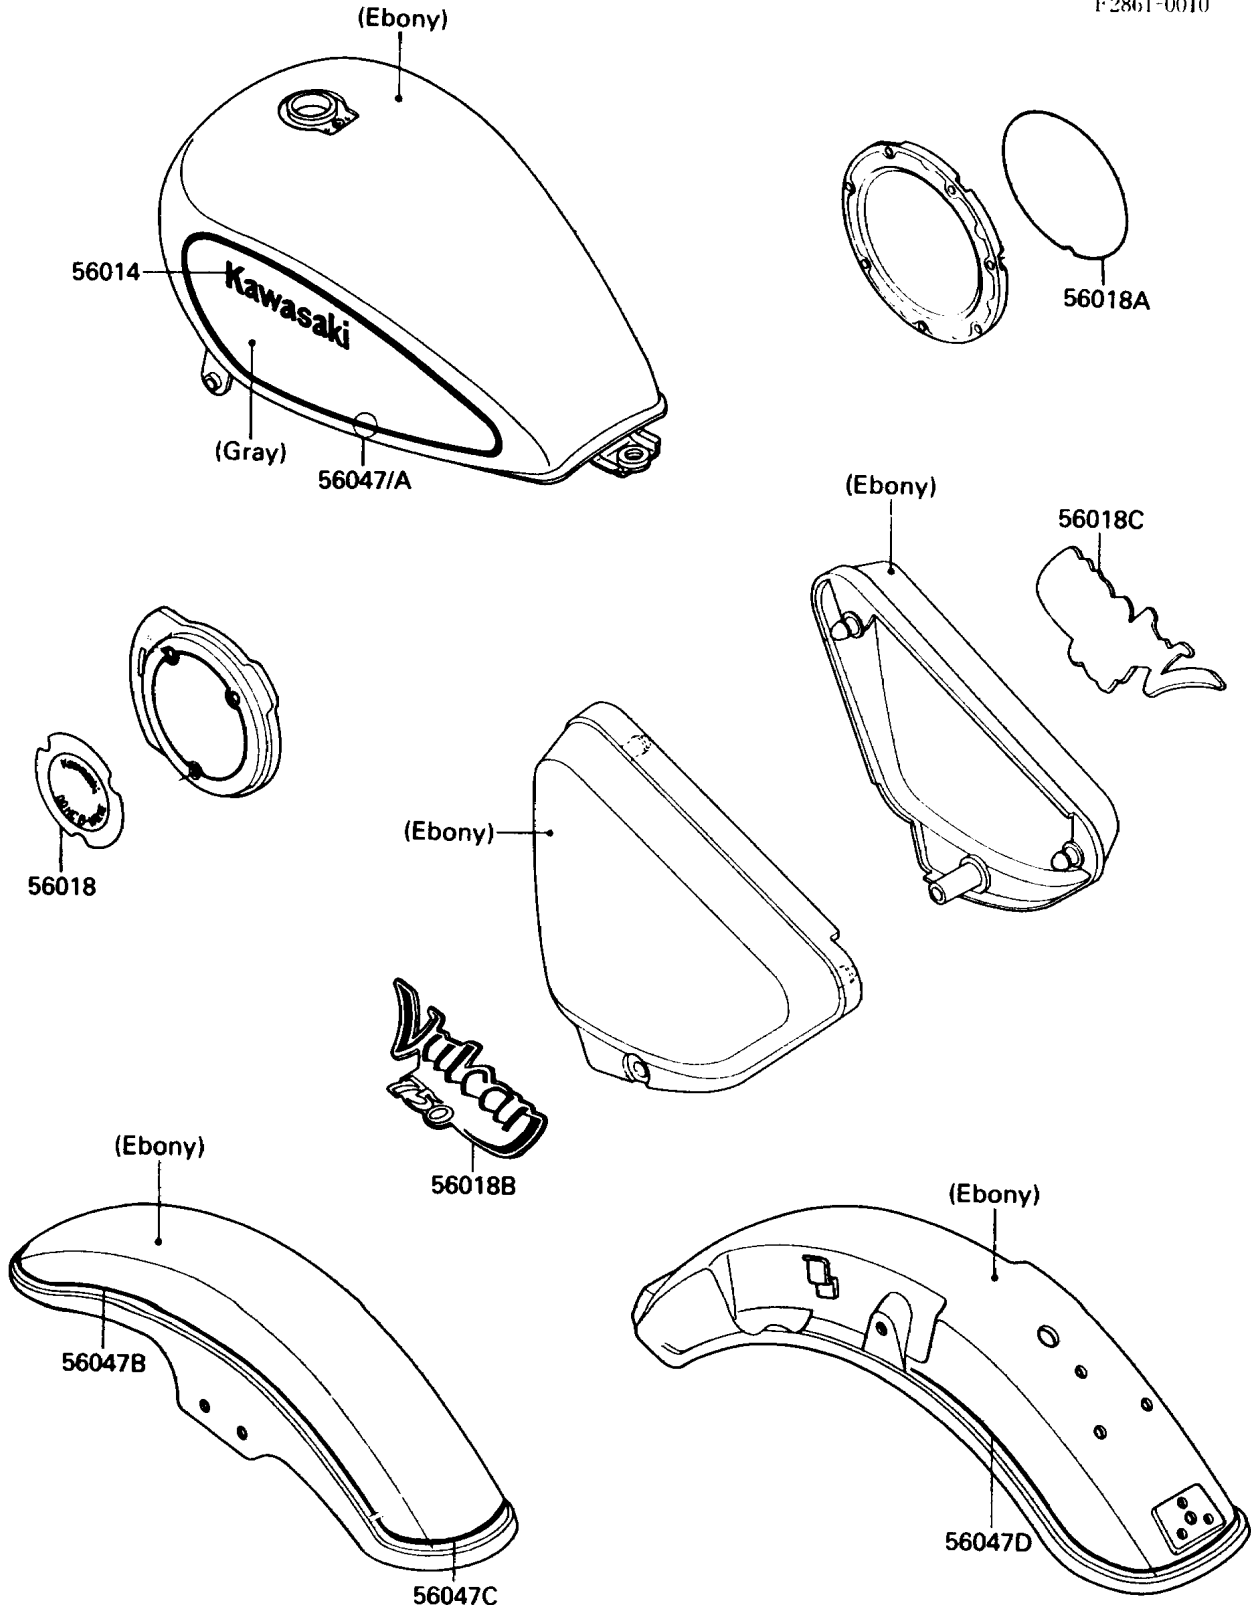

1986 Vulcan 750 PARTS DIAGRAM

Decals

F2861-0010

1986 Vulcan 750 PARTS LIST

Decals

ITEM NAME	PART NUMBER	QUANTITY
MARK,GENERATOR COVER (Ref # 56018)	56018-1666	2
MARK,CLUTCH COVER (Ref # 56018A)	56018-1667	2