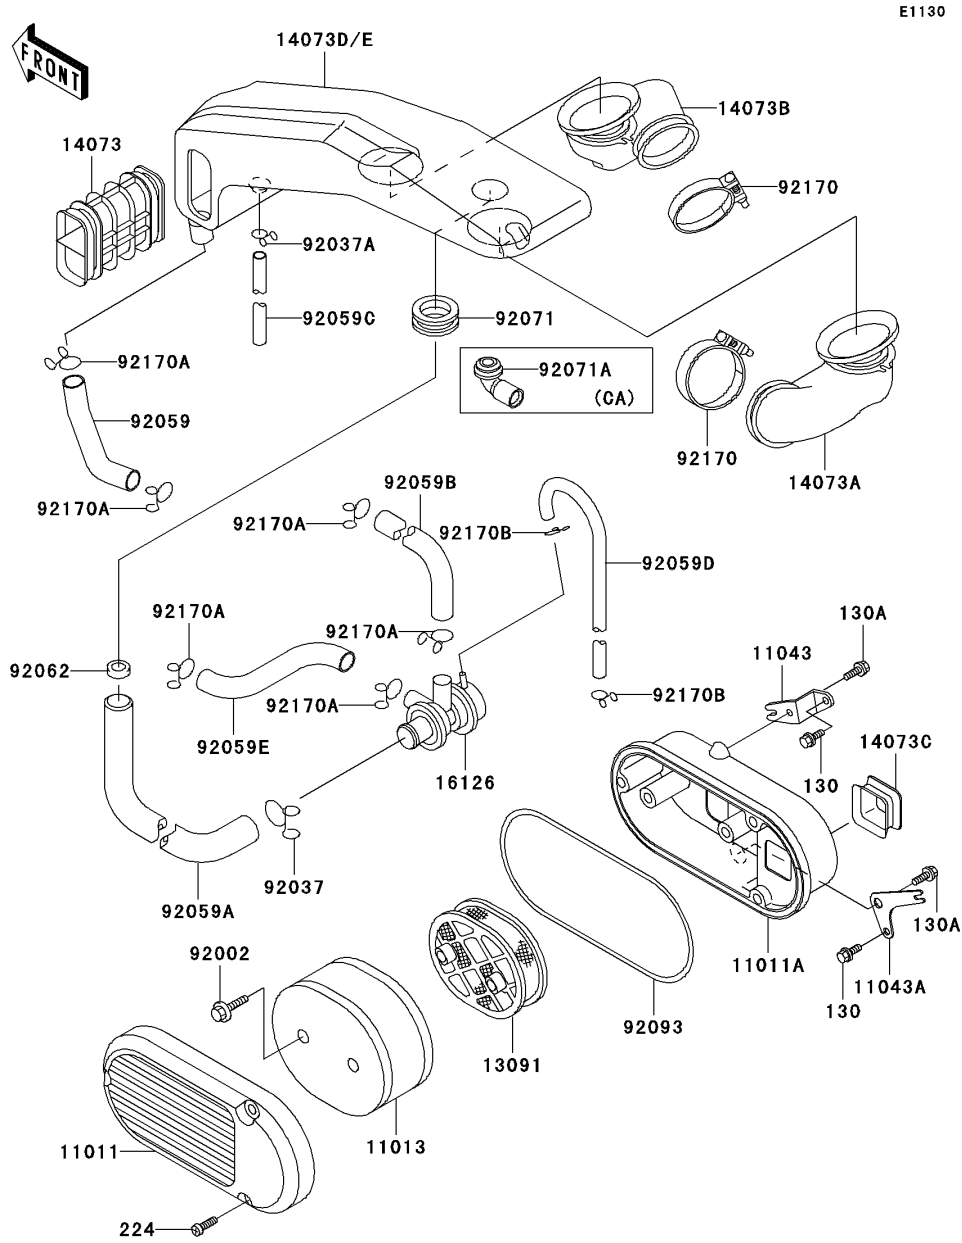

2004 Vulcan 750 PARTS DIAGRAM

Air Cleaner

E1130

2004 Vulcan 750 PARTS LIST

Air Cleaner

ITEM NAME	PART NUMBER	QUANTITY
BOLT-FLANGED,6X10,BLACK (Ref # 130)	130C0610	4
BOLT-FLANGED,6X12 (Ref # 130A)	130C0612	4
SCREW-PAN-WP-CROS (Ref # 224)	224C0630	6
CASE-AIR FILTER,OUTSIDE (Ref # 11011)	11011-1181	2
CASE-AIR FILTER,INSIDE (Ref # 11011A)	11011-1225	2
ELEMENT-AIR FILTER (Ref # 11013)	11013-1122	2
BRACKET,AIR FILTER CASE (Ref # 11043)	11043-1181	2
BRACKET,AIR FILTER CASE (Ref # 11043A)	11043-1975	2
HOLDER,ELEMENT (Ref # 13091)	13091-1345	2
DUCT,AIR FILTER (Ref # 14073)	14073-1197	2
DUCT,FR,CARBURATOR (Ref # 14073A)	14073-1199	1
DUCT,RR,CARBURATOR (Ref # 14073B)	14073-1200	1
DUCT,INLET (Ref # 14073C)	14073-1209	2
VALVE,AIR SWITCH (Ref # 16126)	16126-1139	1
BOLT,6X25 (Ref # 92002)	92002-1137	4
CLAMP,TUBE (Ref # 92037)	92037-1076	1
CLAMP,TUBE (Ref # 92037A)	92037-147	1
TUBE,15X20X116 (Ref # 92059)	92059-1512	1
TUBE,19X25X600 (Ref # 92059A)	92059-1537	1
TUBE (Ref # 92059B)	92059-1587	1
TUBE (Ref # 92059C)	92059-1603	1
TUBE,4X9X330 (Ref # 92059D)	92059-1617	1
TUBE (Ref # 92059E)	92059-1618	1
NOZZLE,7X20.3X10 (Ref # 92062)	92062-1061	1
GROMMET,AIR FILTER (Ref # 92071)	92071-1013	1
SEAL,AIR FILTER (Ref # 92093)	92093-1177	2
CLAMP (Ref # 92170)	92170-1444	2
CLAMP,TUBE (Ref # 92170A)	92170-1445	6
CLAMP (Ref # 92170B)	92170-1450	2

2004 Vulcan 750 PARTS LIST

Air Cleaner

ITEM NAME	PART NUMBER	QUANTITY
DUCT,MAIN (Ref # 14073D)	14073-1281	1
DUCT,MAIN (Ref # 14073E)	14073-1282	1
GROMMET,AIR FILTER (Ref # 92071A)	92071-1114	1