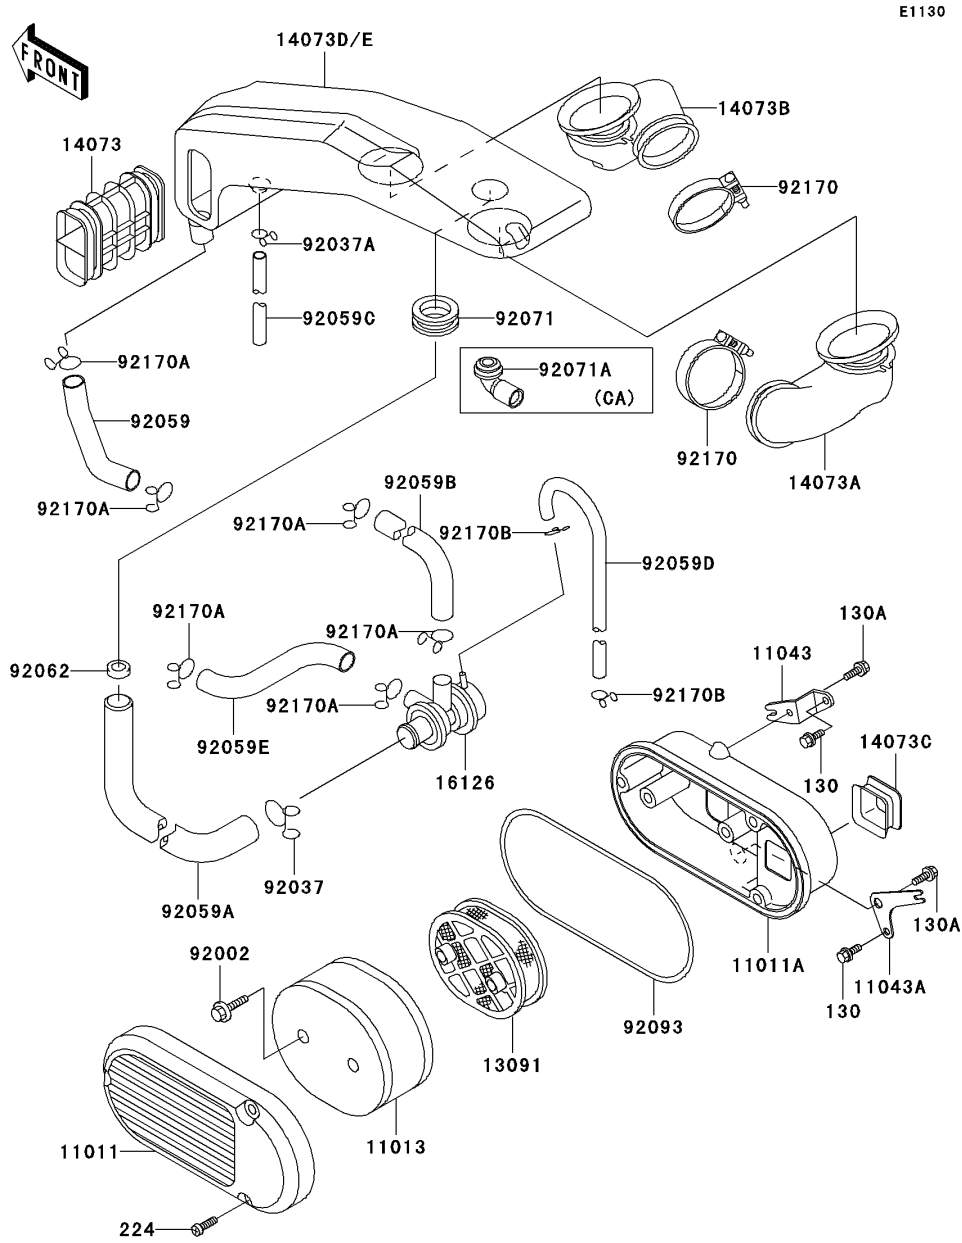

2005 Vulcan 750 PARTS DIAGRAM

Air Cleaner

2005 Vulcan 750 PARTS LIST

Air Cleaner

ITEM NAME	PART NUMBER	QUANTITY
BOLT-FLANGED,6X10,BLACK (Ref # 130)	130C0610	4
BOLT-FLANGED,6X12 (Ref # 130A)	130C0612	4
SCREW-PAN-WP-CROS (Ref # 224)	224C0630	6
CASE-AIR FILTER,OUTSIDE (Ref # 11011)	11011-1181	2
CASE-AIR FILTER,INSIDE (Ref # 11011A)	11011-1225	2
ELEMENT-AIR FILTER (Ref # 11013)	11013-1122	2
BRACKET,AIR FILTER CASE (Ref # 11043)	11043-1181	2
BRACKET,AIR FILTER CASE (Ref # 11043A)	11043-1975	2
HOLDER,ELEMENT (Ref # 13091)	13091-1345	2
DUCT,AIR FILTER (Ref # 14073)	14073-1197	2
DUCT,FR,CARBURATOR (Ref # 14073A)	14073-1199	1
DUCT,RR,CARBURATOR (Ref # 14073B)	14073-1200	1
DUCT,INLET (Ref # 14073C)	14073-1209	2
VALVE,AIR SWITCH (Ref # 16126)	16126-1139	1
BOLT,6X25 (Ref # 92002)	92002-1137	4
CLAMP,TUBE (Ref # 92037)	92037-1076	1
CLAMP,TUBE (Ref # 92037A)	92037-147	1
TUBE,15X20X116 (Ref # 92059)	92059-1512	1
TUBE,19X25X600 (Ref # 92059A)	92059-1537	1
TUBE (Ref # 92059B)	92059-1587	1
TUBE (Ref # 92059C)	92059-1603	1
TUBE,4X9X330 (Ref # 92059D)	92059-1617	1
TUBE (Ref # 92059E)	92059-1618	1
NOZZLE,7X20.3X10 (Ref # 92062)	92062-1061	1
GROMMET,AIR FILTER (Ref # 92071)	92071-1013	1
SEAL,AIR FILTER (Ref # 92093)	92093-1177	2
CLAMP (Ref # 92170)	92170-1444	2
CLAMP,TUBE (Ref # 92170A)	92170-1445	6
CLAMP (Ref # 92170B)	92170-1450	2

2005 Vulcan 750 PARTS LIST

Air Cleaner

ITEM NAME	PART NUMBER	QUANTITY
DUCT,MAIN (Ref # 14073D)	14073-1281	1
DUCT,MAIN (Ref # 14073E)	14073-1282	1
GROMMET,AIR FILTER (Ref # 92071A)	92071-1114	1