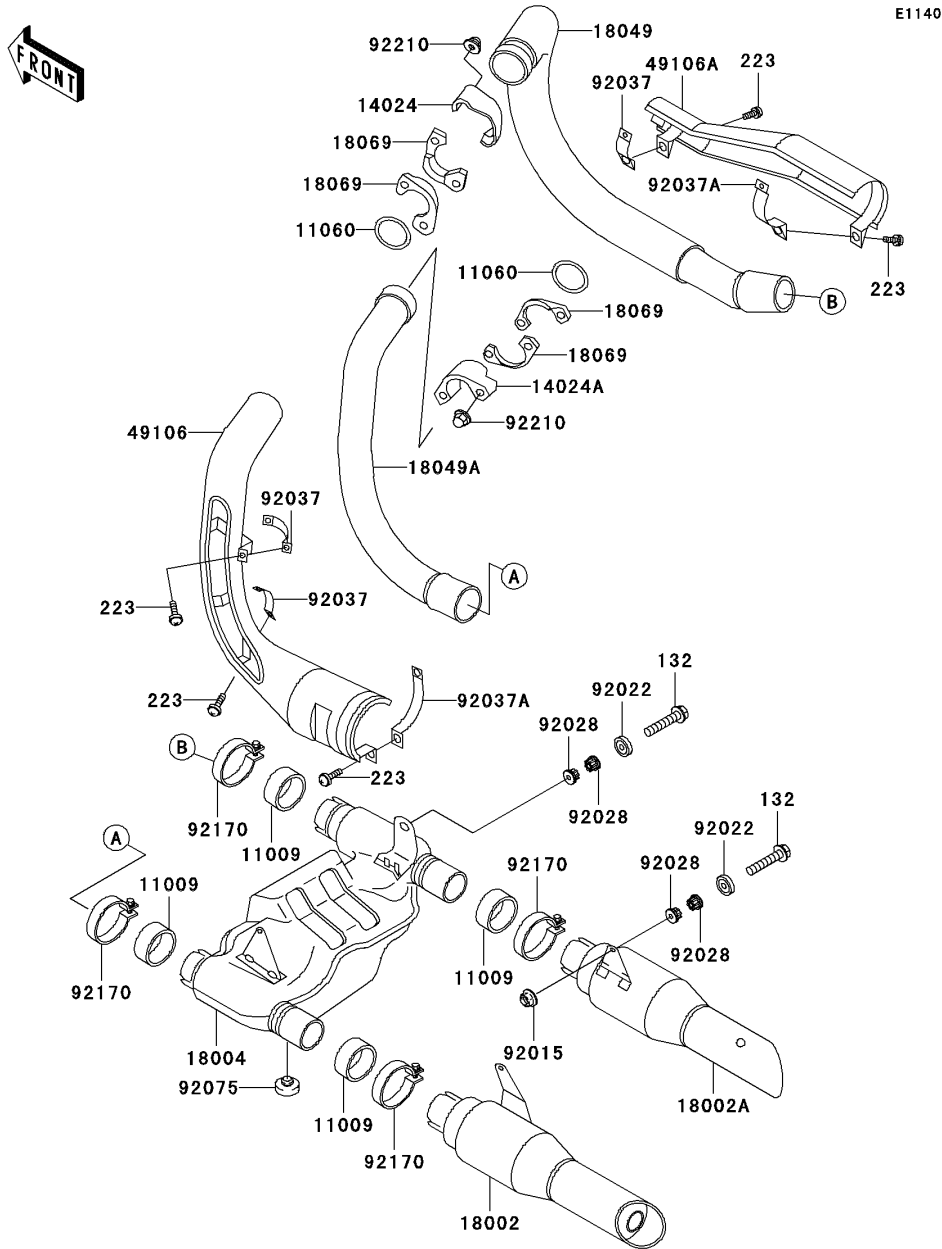

2004 Vulcan 750 PARTS DIAGRAM

Muffler(s)

2004 Vulcan 750 PARTS LIST

Muffler(s)

ITEM NAME	PART NUMBER	QUANTITY
BOLT-FLANGED-SMALL (Ref # 132)	132E0840	4
SCREW-PAN-WS-CROS (Ref # 223)	223X0620	5
GASKET,EXHAUST PIPE CONNECTING (Ref # 11009)	11009-1666	4
GASKET,EXHAUST PIPE (Ref # 11060)	11060-1119	2
COVER,FR (Ref # 14024)	14024-1091	1
COVER,RR (Ref # 14024A)	14024-1092	1
BODY-COMP-MUFFLER,LH (Ref # 18002)	18002-1701	1
BODY-COMP-MUFFLER,RH (Ref # 18002A)	18002-1702	1
CHAMBER-PREMUFFLER (Ref # 18004)	18004-1055	1
PIPE-EXHAUST,FR (Ref # 18049)	18049-1373	1
PIPE-EXHAUST,RR (Ref # 18049A)	18049-1374	1
HOLDER-EXHAUST PIPE (Ref # 18069)	18069-1061	4
COVER-MUFFLER,LH (Ref # 49106)	49106-1053	1
COVER-MUFFLER,RH (Ref # 49106A)	49106-1054	1
NUT,FLANGED,8MM (Ref # 92015)	92015-1933	2
WASHER,CAP TYPE (Ref # 92022)	92022-1638	4
BUSHING,MUFFLER (Ref # 92028)	92028-1746	8
CLAMP,EXHAUST PIPE COVER (Ref # 92037)	92037-1613	3
CLAMP,MUFFLER COVER (Ref # 92037A)	92037-1615	2
DAMPER (Ref # 92075)	92075-005	1
CLAMP,52MM (Ref # 92170)	92170-1446	4
NUT,CAP,8MM (Ref # 92210)	92210-1132	4