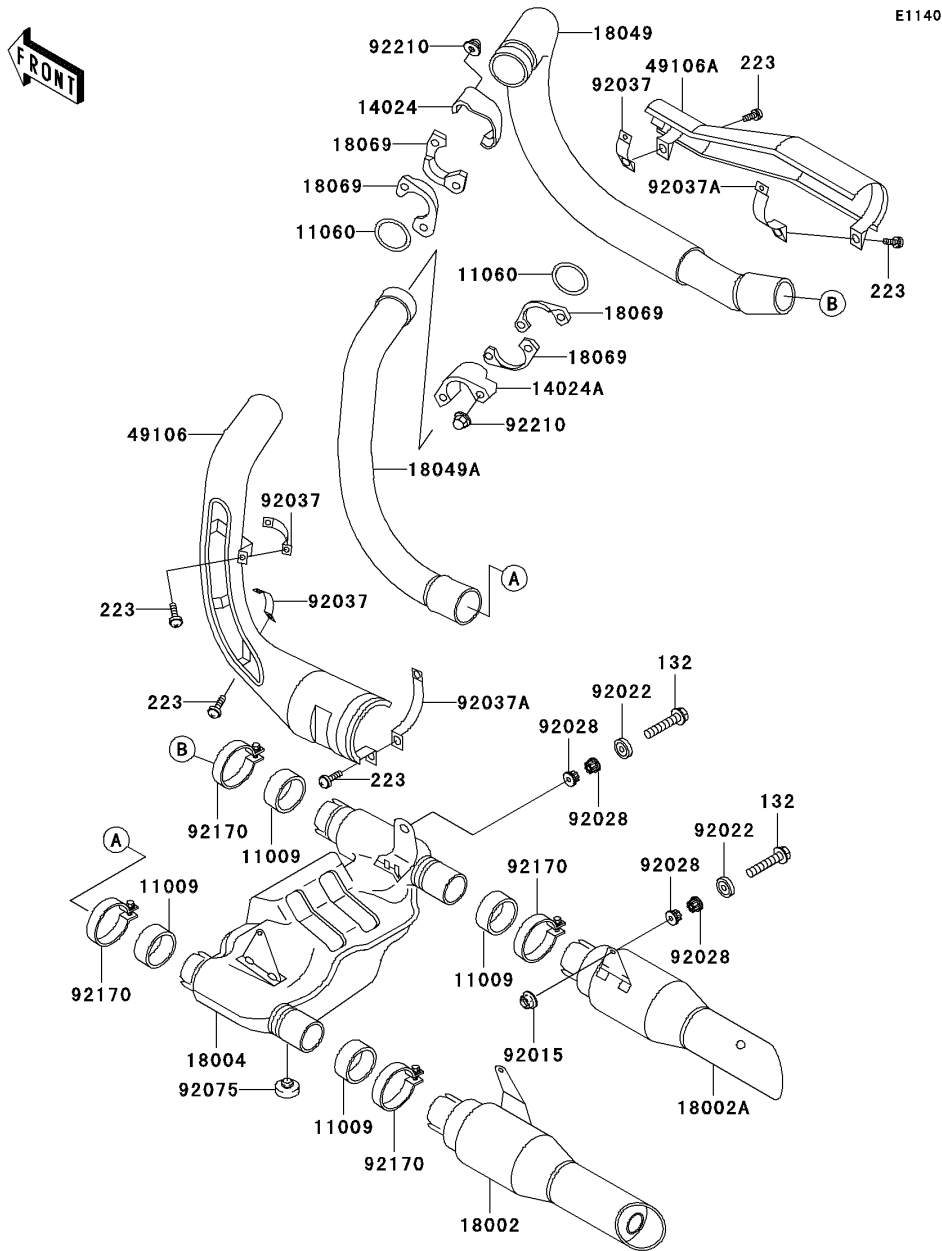

2005 Vulcan 750 PARTS DIAGRAM

Muffler(s)

2005 Vulcan 750 PARTS LIST

Muffler(s)

ITEM NAME	PART NUMBER	QUANTITY
BOLT-FLANGED-SMALL (Ref # 132)	132E0840	4
SCREW-PAN-WS-CROS (Ref # 223)	223X0620	5
GASKET,EXHAUST PIPE CONNECTING (Ref # 11009)	11009-1666	4
GASKET,EXHAUST PIPE (Ref # 11060)	11060-1119	2
COVER,FR (Ref # 14024)	14024-1091	1
COVER,RR (Ref # 14024A)	14024-1092	1
BODY-COMP-MUFFLER,LH (Ref # 18002)	18002-1701	1
BODY-COMP-MUFFLER,RH (Ref # 18002A)	18002-1702	1
CHAMBER-PREMUFFLER (Ref # 18004)	18004-1055	1
PIPE-EXHAUST,FR (Ref # 18049)	18049-1373	1
PIPE-EXHAUST,RR (Ref # 18049A)	18049-1374	1
HOLDER-EXHAUST PIPE (Ref # 18069)	18069-1061	4
COVER-MUFFLER,LH (Ref # 49106)	49106-1053	1
COVER-MUFFLER,RH (Ref # 49106A)	49106-1054	1
NUT,FLANGED,8MM (Ref # 92015)	92015-1933	2
WASHER,CAP TYPE (Ref # 92022)	92022-1638	4
BUSHING,MUFFLER (Ref # 92028)	92028-1746	8
CLAMP,EXHAUST PIPE COVER (Ref # 92037)	92037-1613	3
CLAMP,MUFFLER COVER (Ref # 92037A)	92037-1615	2
DAMPER (Ref # 92075)	92075-005	1
CLAMP,52MM (Ref # 92170)	92170-1446	4
NUT,CAP,8MM (Ref # 92210)	92210-1132	4