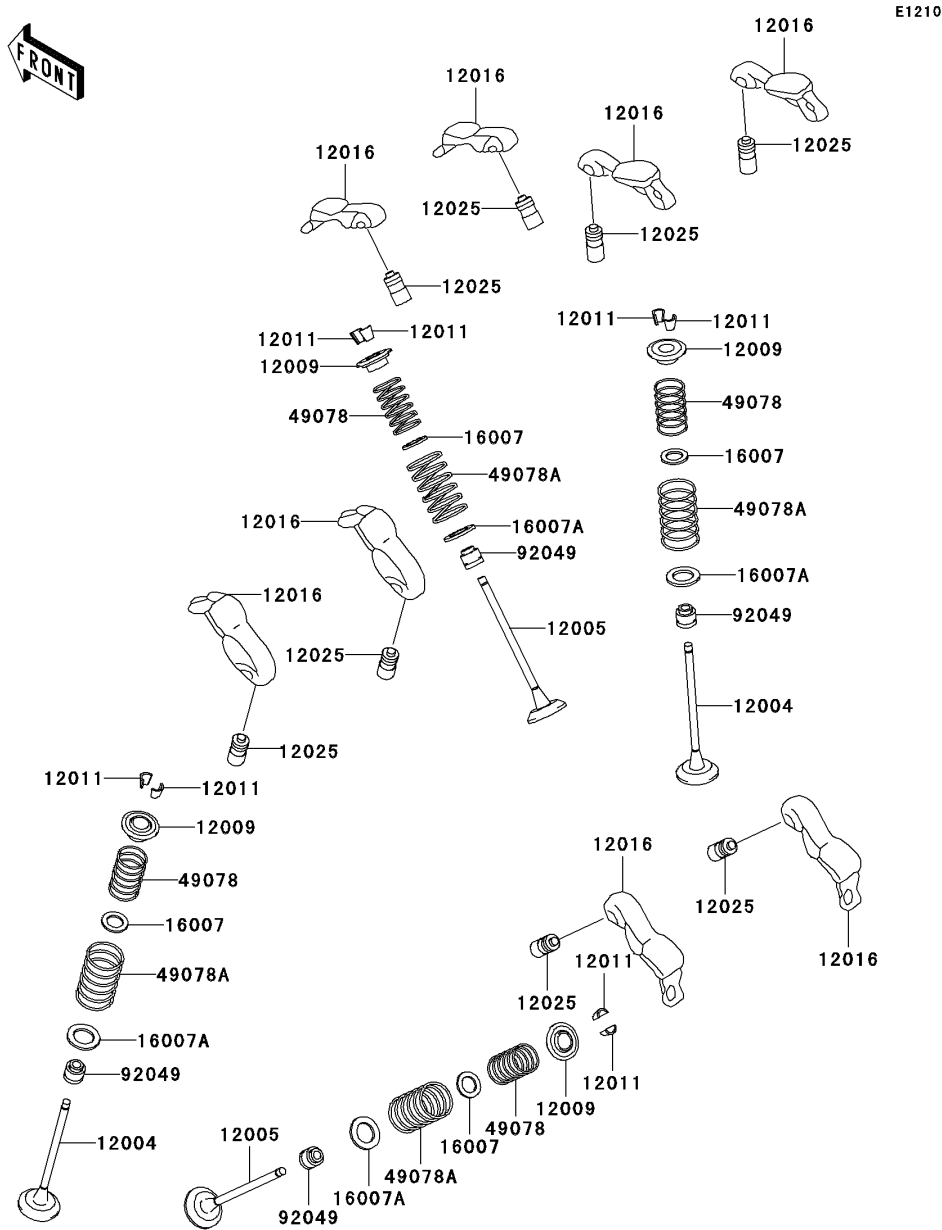

2005 Vulcan 750 PARTS DIAGRAM

Valve(s)

2005 Vulcan 750 PARTS LIST

Valve(s)

ITEM NAME	PART NUMBER	QUANTITY
VALVE-INTAKE (Ref # 12004)	12004-1061	4
VALVE-EXHAUST (Ref # 12005)	12005-1064	4
RETAINER-VALVE SPRING (Ref # 12009)	12009-1054	8
COLLET (Ref # 12011)	12011-1003	16
ARM-ROCKER (Ref # 12016)	12016-1053	8
ADJUSTER-LASH (Ref # 12025)	12025-1052	8
SEAT-SPRING,12.1X16.2X0.5 (Ref # 16007)	16007-1177	8
SEAT-SPRING,17.5X23.8X0.5 (Ref # 16007A)	16007-1178	8
SPRING-ENGINE VALVE,INNER (Ref # 49078)	49078-1058	8
SPRING-ENGINE VALVE,OUTER (Ref # 49078A)	49078-1059	8
SEAL-OIL,RVC2-5.5X8.5X8.3 (Ref # 92049)	92049-1062	8