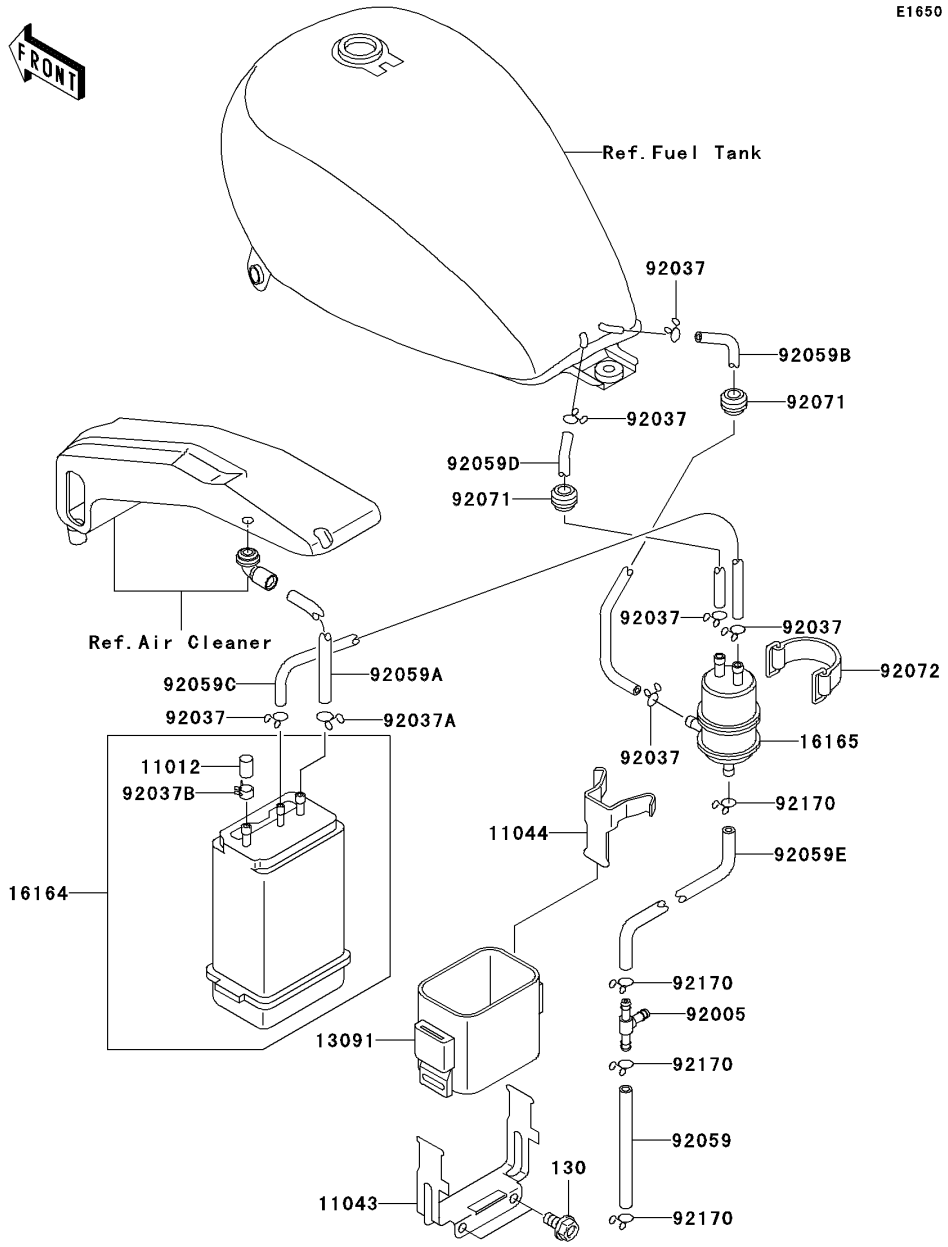

2005 Vulcan 750 PARTS DIAGRAM

Fuel Evaporative System(CA)

E1650

2005 Vulcan 750 PARTS LIST

Fuel Evaporative System(CA)

ITEM NAME	PART NUMBER	QUANTITY
BOLT-FLANGED,6X12 (Ref # 130)	130C0612	2
CAP,CANISTER (Ref # 11012)	11012-1388	1
BRACKET,CANISTER (Ref # 11043)	11043-1168	1
BRACKET,CANISTER (Ref # 11044)	11044-1056	1
HOLDER,CANISTER (Ref # 13091)	13091-1343	1
CANISTER (Ref # 16164)	16164-1054	1
SEPARATOR (Ref # 16165)	16165-1001	1
FITTING,TUBE,T-TYPE (Ref # 92005)	92005-1017	1
CLAMP,TUBE (Ref # 92037)	92037-010	6
CLAMP,HOSE (Ref # 92037A)	92037-1104	1
CLAMP,CANISTER (Ref # 92037B)	92037-1512	1
TUBE,4X9X110 (Ref # 92059)	92059-1131	1
TUBE,7X12X540,GREEN (Ref # 92059A)	92059-1415	1
TUBE,5X8X470,RED (Ref # 92059B)	92059-1564	1
TUBE,5X8X230,BLUE (Ref # 92059C)	92059-1566	1
TUBE,5X8X400,BLUE (Ref # 92059D)	92059-1567	1
TUBE,4X9X420,WHITE (Ref # 92059E)	92059-1568	1
GROMMET,10MM (Ref # 92071)	92071-019	2
BAND,L=50 (Ref # 92072)	92072-1419	1
CLAMP (Ref # 92170)	92170-1450	4