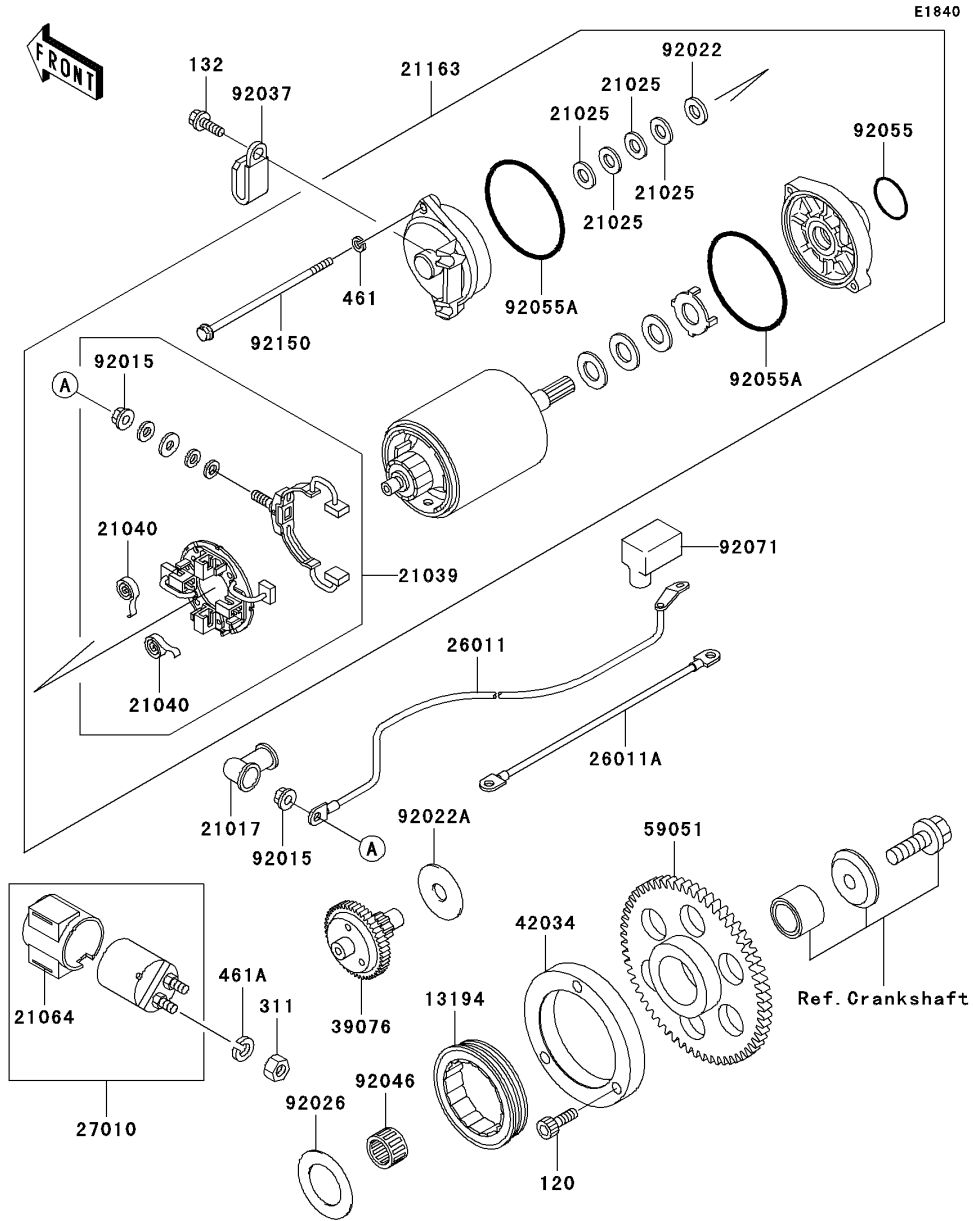

2005 Vulcan 750 PARTS DIAGRAM

Starter Motor

2005 Vulcan 750 PARTS LIST

Starter Motor

ITEM NAME	PART NUMBER	QUANTITY
BOLT-SOCKET,8X20 (Ref # 120)	120Q0820	3
BOLT-FLANGED-SMALL (Ref # 132)	132J0625	2
NUT-HEX,6MM (Ref # 311)	311B0600	2
WASHER-SPRING,5MM (Ref # 461)	461F0500	2
WASHER-SPRING,6MM (Ref # 461A)	461F0600	2
CLUTCH-ONEWAY (Ref # 13194)	13194-1085	1
GROMMET,STARTER TERMINAL (Ref # 21017)	21017-017	1
WASHER,9.1X18X0.2 (Ref # 21025)	21025-011	4
BRUSH,CARBON (Ref # 21039)	21039-1053	1
SPRING-BRUSH (Ref # 21040)	21040-1003	4
DAMPER,MAGNETIC SWITCH (Ref # 21064)	21064-002	1
STARTER-ELECTRIC (Ref # 21163)	21163-1319	1
WIRE-LEAD,STARTER MOTOR (Ref # 26011)	26011-1276	1
WIRE-LEAD,BATTERY GROUND (Ref # 26011A)	26011-1320	1
SWITCH,MAGNETIC (Ref # 27010)	27010-1209	1
LIMITER,STARTER IDLE GEAR (Ref # 39076)	39076-1051	1
COUPLING (Ref # 42034)	42034-1143	1
GEAR-SPUR,STARTER,63T (Ref # 59051)	59051-1130	1
NUT,STARTER MOTOR (Ref # 92015)	92015-1476	2
WASHER,9.1X18X0.8 (Ref # 92022)	92022-1132	1
WASHER,12.3X38X2.0 (Ref # 92022A)	92022-1664	1
SPACER,29.1X47.5X1.2 (Ref # 92026)	92026-087	1
CLAMP,L=45 (Ref # 92037)	92037-1539	1
BEARING-NEEDLE (Ref # 92046)	92046-1137	1
RING-O (Ref # 92055)	92055-1276	1
RING-O,STARTER MOTOR (Ref # 92055A)	92055-1381	2
GROMMET,TERMINAL (Ref # 92071)	92071-1130	1
BOLT,STARTER MOTOR (Ref # 92150)	92150-1913	2