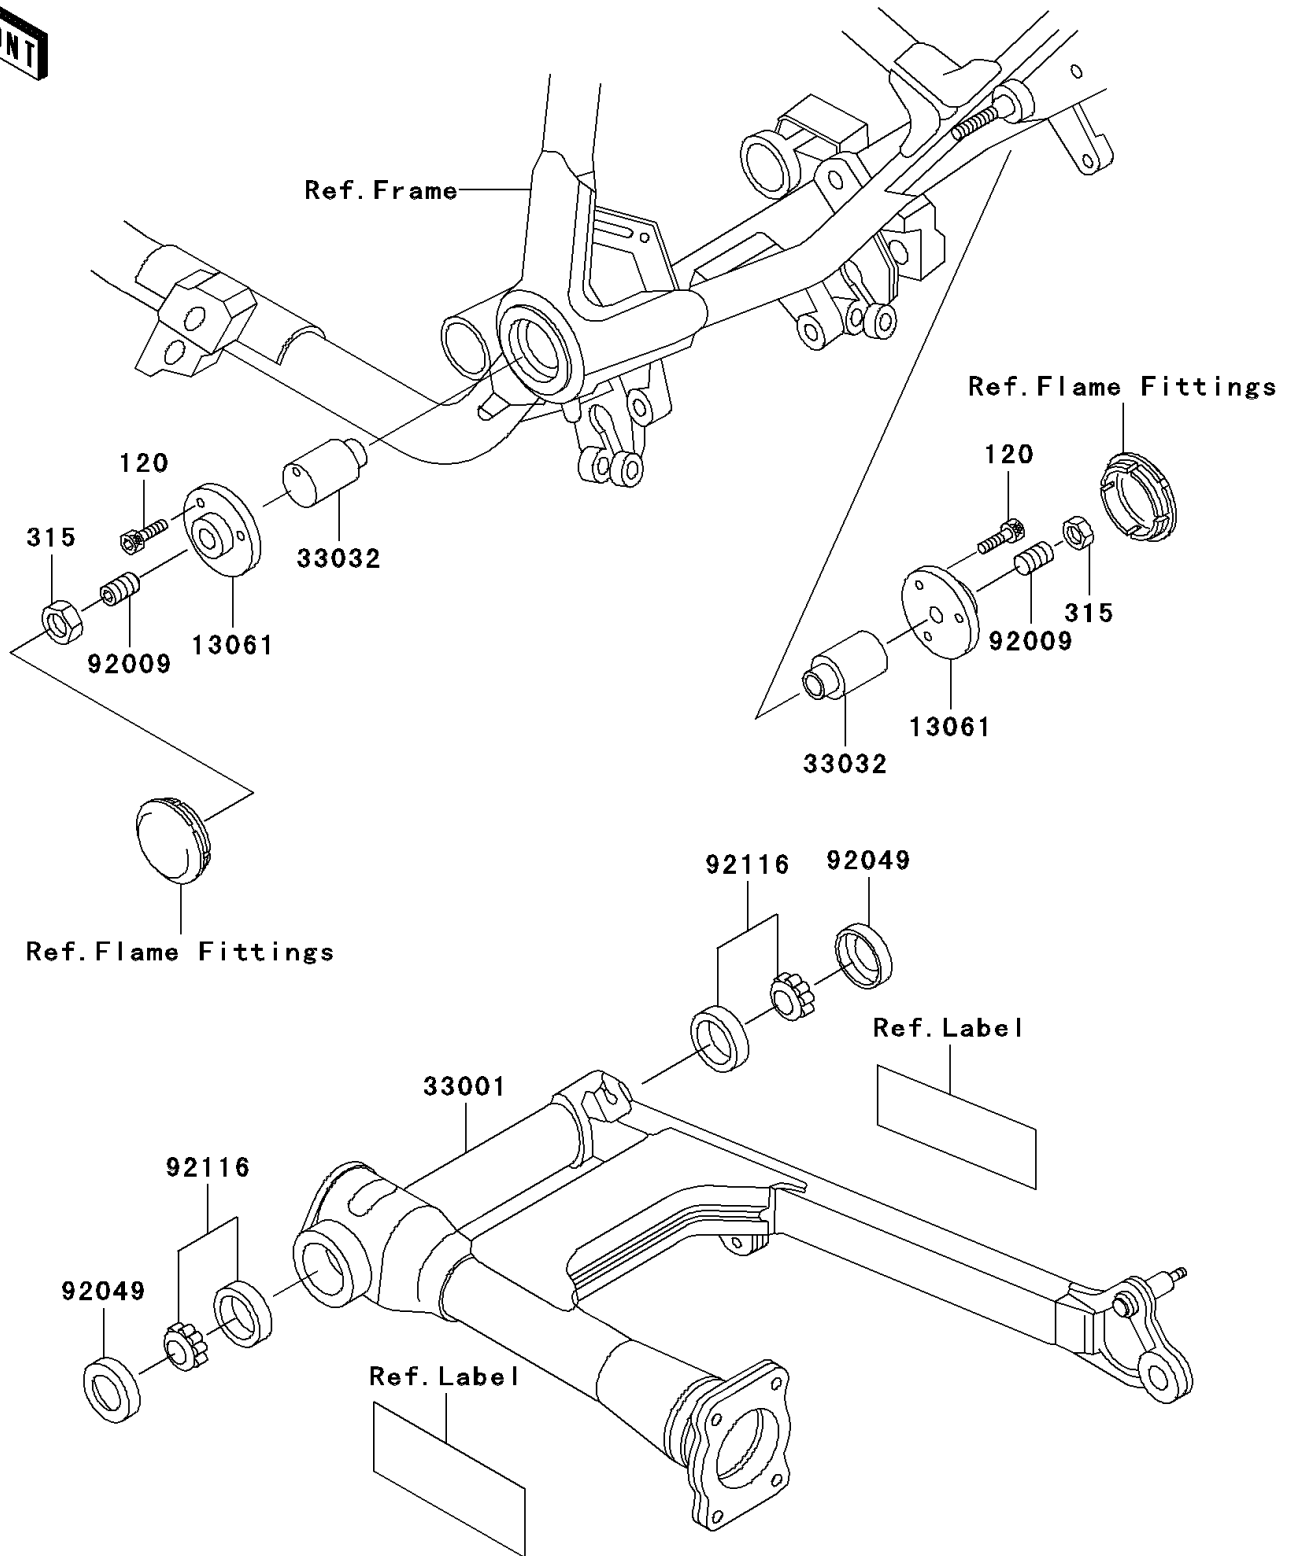

2005 Vulcan 750 PARTS DIAGRAM

Swingarm

F2141

2005 Vulcan 750 PARTS LIST

Swingarm

| ITEM NAME | PART NUMBER | QUANTITY |
|--|-------------|----------|
| BOLT-SOCKET,6X16 (Ref # 120) | 120P0616 | 6 |
| NUT-HEX-FINE (Ref # 315) | 315B1200 | 2 |
| BOSS (Ref # 13061) | 13061-1149 | 2 |
| ARM-COMP-SWING (Ref # 33001) | 33001-1234 | 1 |
| SHAFT-SWING ARM (Ref # 33032) | 33032-1043 | 2 |
| SCREW,SOCKET,12X22 (Ref # 92009) | 92009-1374 | 2 |
| SEAL-OIL,26406 (Ref # 92049) | 92049-1030 | 2 |
| BEARING-ROLLER,4T30203E1 (Ref # 92116) | 92116-1001 | 2 |