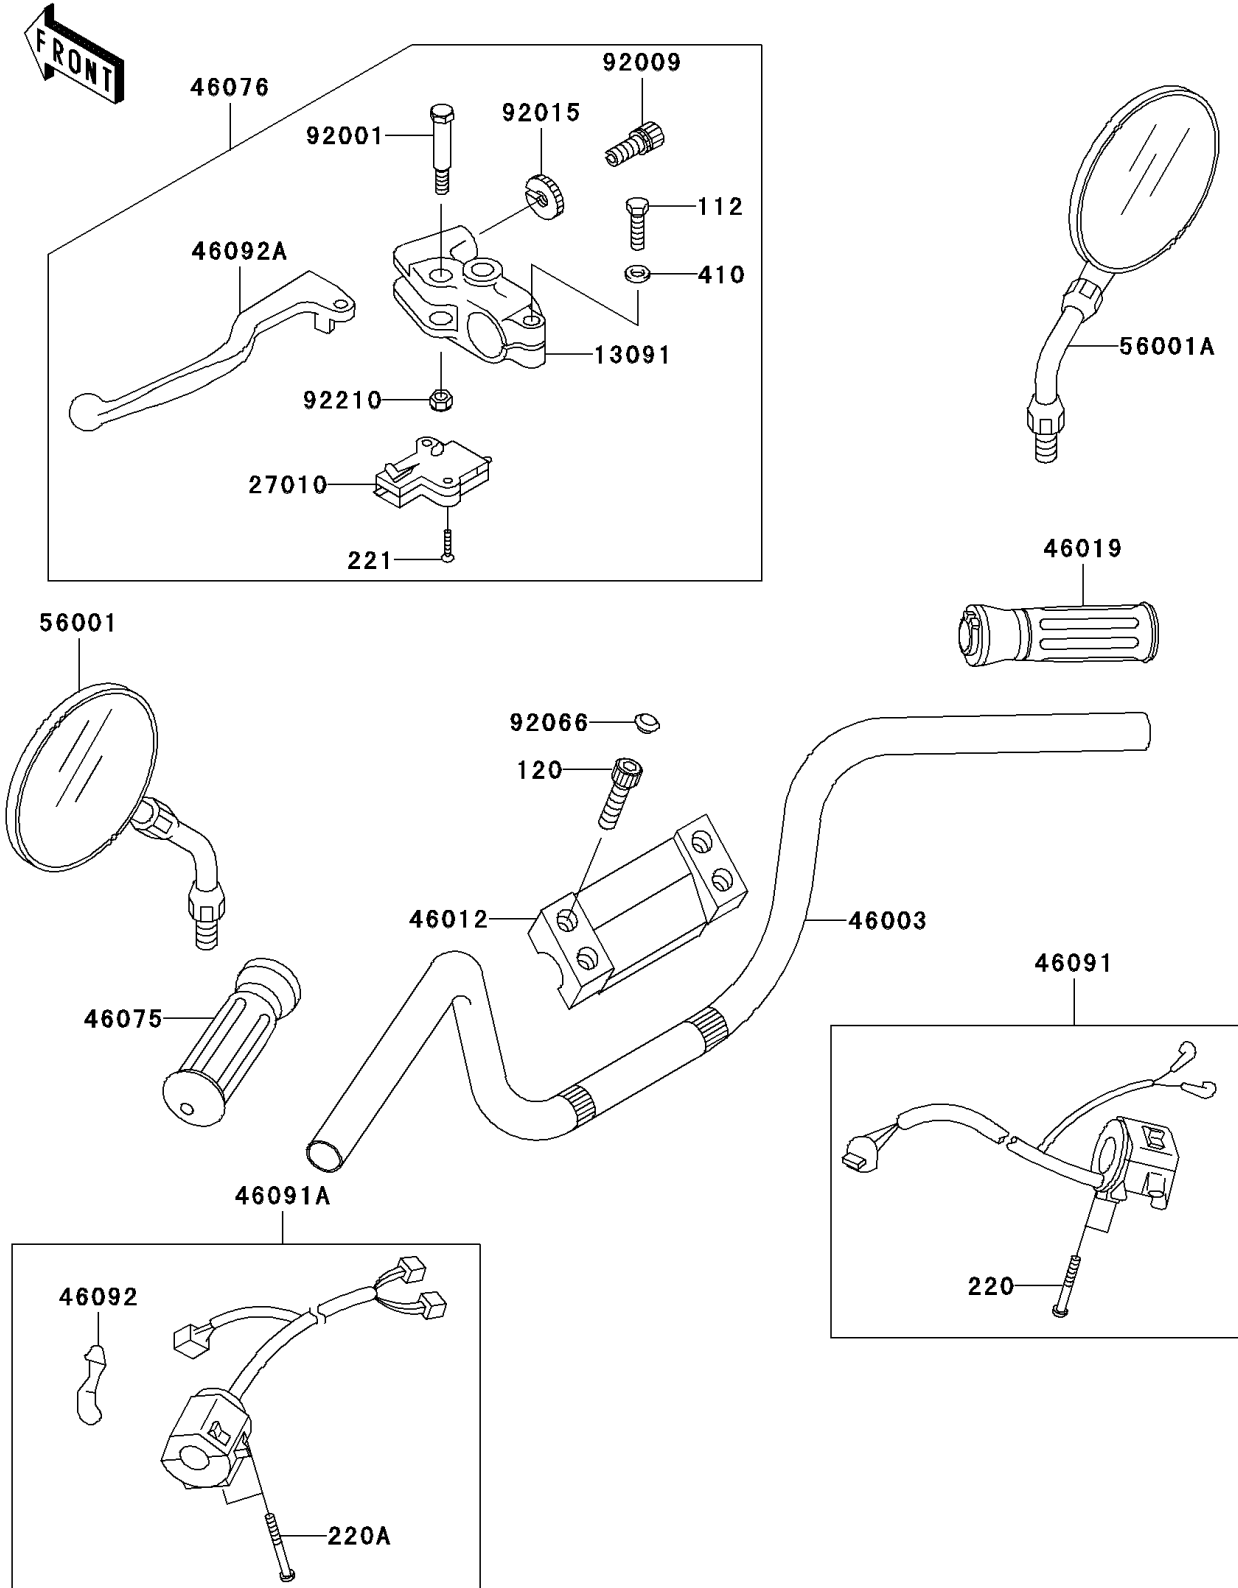

2004 Vulcan 750 PARTS DIAGRAM

Handlebar

F2310

2004 Vulcan 750 PARTS LIST

Handlebar

ITEM NAME	PART NUMBER	QUANTITY
BOLT-UPSET,6X22 (Ref # 112)	112C0622	1
BOLT-SOCKET,8X30,BLACK (Ref # 120)	120S0830	4
SCREW-PAN-CROS (Ref # 220)	220C0540	2
SCREW-PAN-CROS (Ref # 220A)	220C0545	2
SCREW-CSK-CROS (Ref # 221)	221C0316	2
WASHER-PLAIN-SMALL,6MM,BLACK (Ref # 410)	410F0600	1
HOLDER,CLUTCH LEVER,F.BLACK (Ref # 13091)	13091-1185	1
SWITCH,CLUTCH,BLACK (Ref # 27010)	27010-1094	1
HANDLE (Ref # 46003)	46003-1179	1
HOLDER-HANDLE (Ref # 46012)	46012-1139	1
GRIP-ASSY,THROTTLE (Ref # 46019)	46019-1062	1
GRIP,LH (Ref # 46075)	46075-1061	1
LEVER-ASSY-GRIP,CLUTCH (Ref # 46076)	46076-1185	1
HOUSING-ASSY-CONTROL,RH (Ref # 46091)	46091-1372	1
HOUSING-ASSY-CONTROL,LH (Ref # 46091A)	46091-1514	1
LEVER-GRIP,CHOKE (Ref # 46092)	46092-1124	1
LEVER-GRIP,CLUTCH (Ref # 46092A)	46092-1170	1
MIRROR-ASSY,LH (Ref # 56001)	56001-1264	1
MIRROR-ASSY,RH (Ref # 56001A)	56001-1265	1
BOLT,CLUTCH LEVER,BLACK (Ref # 92001)	92001-1548	1
SCREW,CABLE ADJUST,8MM,BLACK (Ref # 92009)	92009-1134	1
NUT,CABLE ADJUST LOCK,8MM,BLK (Ref # 92015)	92015-1197	1
PLUG (Ref # 92066)	92066-1216	4
NUT,LOCK,6MM (Ref # 92210)	92210-0006	1