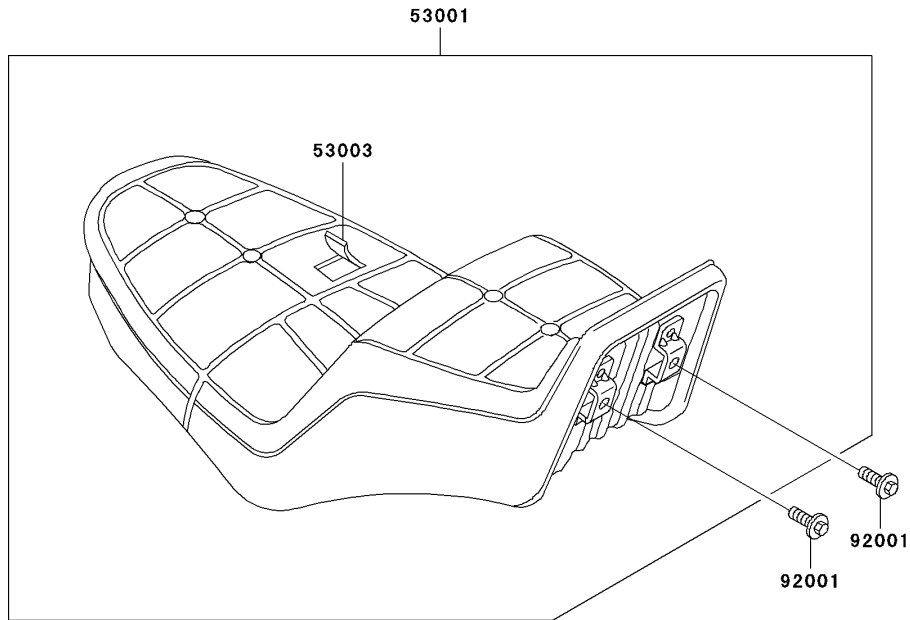

2004 Vulcan 750 PARTS DIAGRAM

Seat

F2510

2004 Vulcan 750 PARTS LIST

Seat

ITEM NAME	PART NUMBER	QUANTITY
SEAT-ASSY,DUAL,BLACK (Ref # 53001)	53001-1454-MA	1
LEATHER,SEAT,BLACK (Ref # 53003)	53003-1157-MA	1
BOLT,6X20 (Ref # 92001)	92001-1773	2