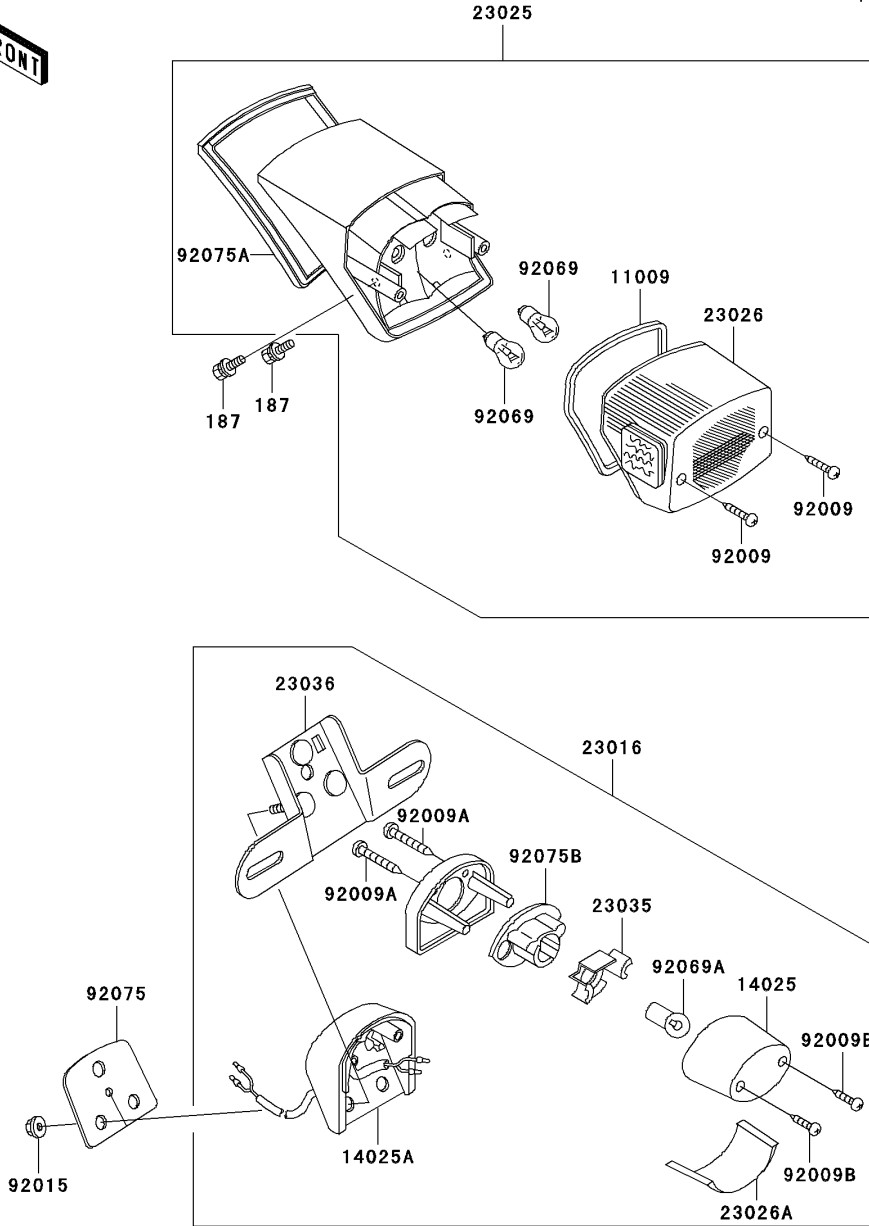

2004 Vulcan 750 PARTS DIAGRAM

Taillight(s)

F2720

2004 Vulcan 750 PARTS LIST

Taillight(s)

ITEM NAME	PART NUMBER	QUANTITY
BOLT-UPSET-WSP (Ref # 187)	187D0614	3
GASKET,TAIL LAMP (Ref # 11009)	11009-1496	1
COVER,LICENSE LAMP (Ref # 14025)	14025-1725	1
COVER,LICENSE LAMP (Ref # 14025A)	14025-1728	1
LAMP-ASSY,LICENSE (Ref # 23016)	23016-1191	1
LAMP-TAIL (Ref # 23025)	23025-1305	1
LENS,TAIL LAMP (Ref # 23026)	23026-1063	1
LENS,LICENSE LAMP (Ref # 23026A)	23026-1064	1
REFLECTOR-LAMP,LICENSE (Ref # 23035)	23035-1066	1
BRACKET-TAIL LAMP (Ref # 23036)	23036-1104	1
SCREW,TAPPING,4X25 (Ref # 92009)	92009-1069	2
SCREW,TAPPING,5X40 (Ref # 92009A)	92009-1263	2
SCREW,TAPPING,4X20 (Ref # 92009B)	92009-1378	2
NUT,FLANGED,6MM (Ref # 92015)	92015-1367	3
BULB,12V 21/5W (Ref # 92069)	92069-063	2
BULB,12V 5W (Ref # 92069A)	92069-1055	1
DAMPER,LICENSE LAMP (Ref # 92075)	92075-1676	1
DAMPER,TAIL LAMP (Ref # 92075A)	92075-1692	1
DAMPER,LICENSE LAMP (Ref # 92075B)	92075-1694	1