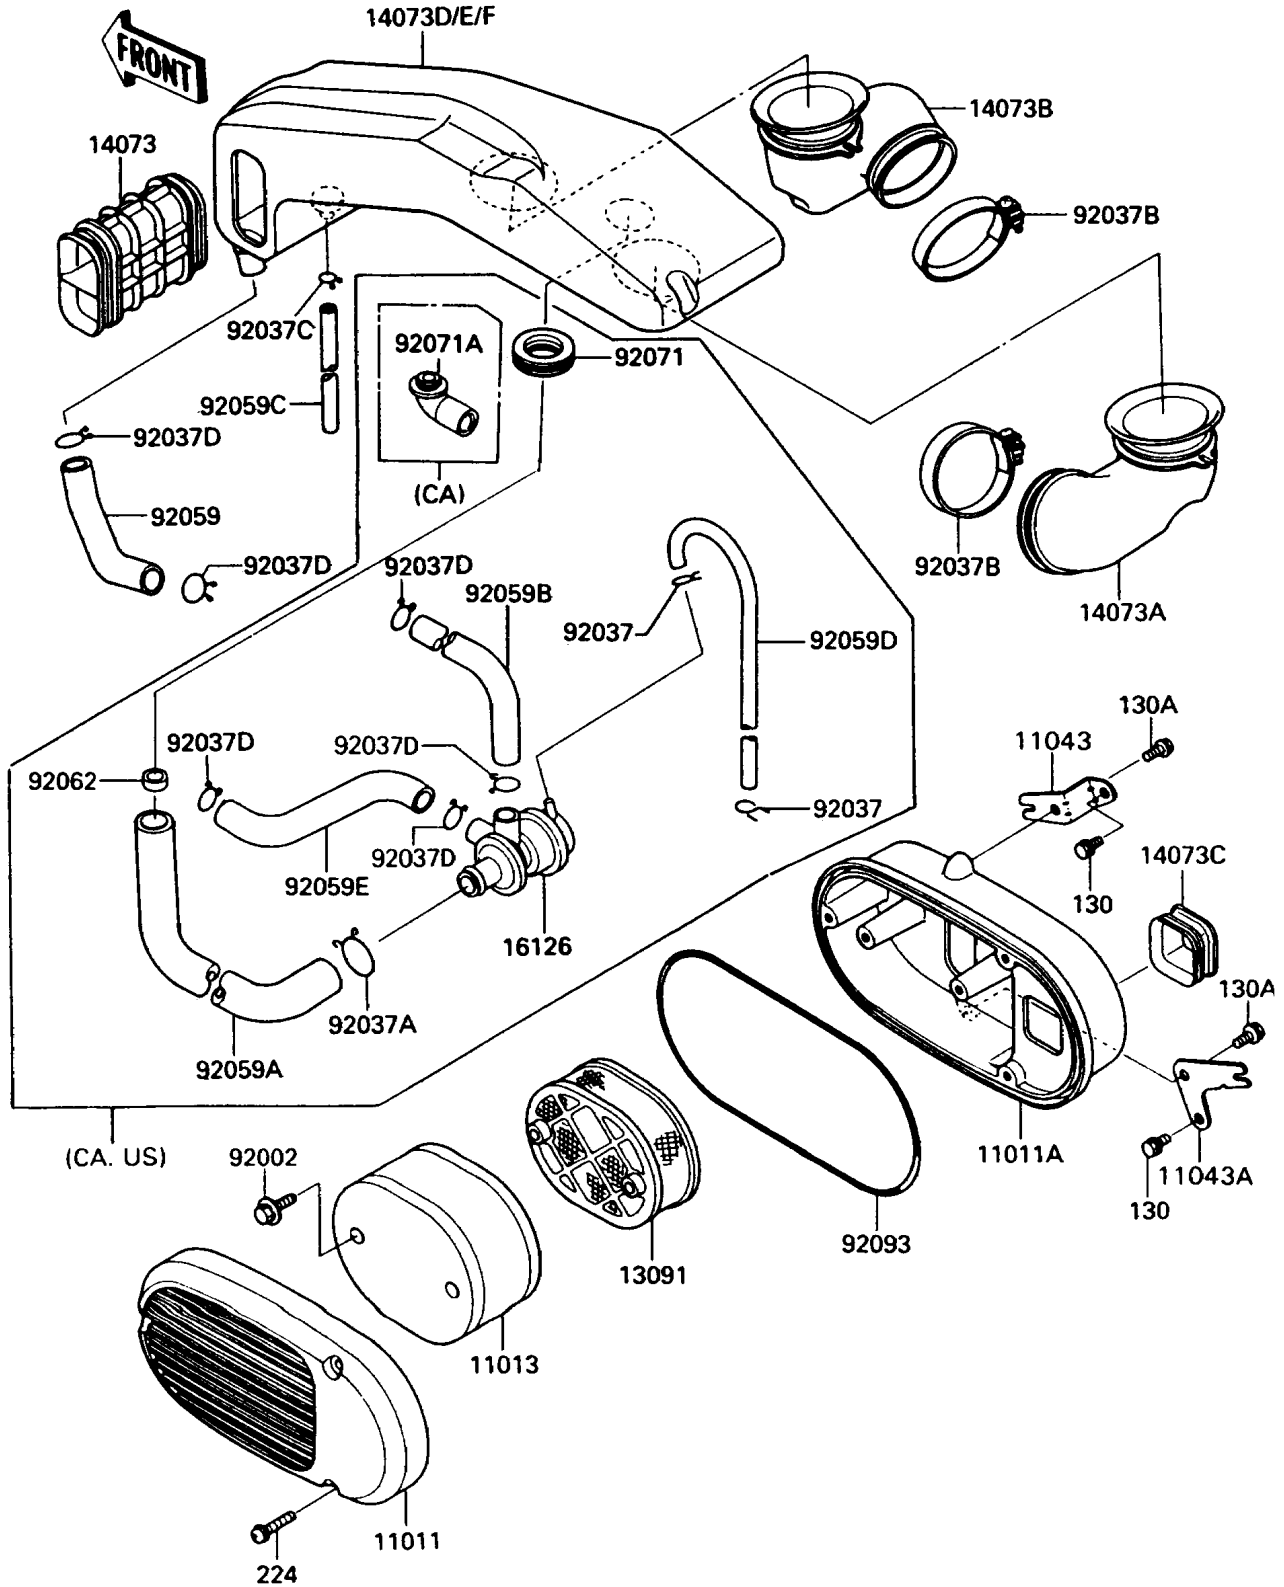

1990 Vulcan 750 PARTS DIAGRAM

Air Filter

E1130

1990 Vulcan 750 PARTS LIST

Air Filter

ITEM NAME	PART NUMBER	QUANTITY
CASE-AIR FILTER,OUTSIDE (Ref # 11011)	11011-1181	2
CASE-AIR FILTER,INSIDE (Ref # 11011A)	11011-1225	2
ELEMENT-AIR FILTER (Ref # 11013)	11013-1122	2
BRACKET,AIR FILTER CASE (Ref # 11043)	11043-1181	2
BRACKET,AIR FILTER CASE (Ref # 11043A)	11043-1975	2
HOLDER,ELEMENT (Ref # 13091)	13091-1345	2
DUCT,AIR FILTER (Ref # 14073)	14073-1197	2
DUCT,FR,CARBURATOR (Ref # 14073A)	14073-1199	1
DUCT,RR,CARBURATOR (Ref # 14073B)	14073-1200	1
DUCT,INLET (Ref # 14073C)	14073-1209	2
BOLT,6X25 (Ref # 92002)	92002-1137	4
CLAMP (Ref # 92037B)	92037-115	2
CLAMP,TUBE (Ref # 92037C)	92037-147	1
TUBE,15X20X116 (Ref # 92059)	92059-1512	1
TUBE (Ref # 92059C)	92059-1603	1
BOLT-FLANGED,6X10,BLACK (Ref # 130)	130C0610	4
BOLT-FLANGED,6X12 (Ref # 130A)	130C0612	4
SCREW-PAN-WP-CROS (Ref # 224)	224C0630	6
SEAL,AIR FILTER (Ref # 92093)	92093-1177	2
DUCT,MAIN (Ref # 14073D)	14073-1281	1
DUCT,MAIN (Ref # 14073E)	14073-1282	1
DUCT,MAIN (Ref # 14073F)	14073-1283	1
VALVE,AIR SWITCH (Ref # 16126)	16126-1139	1
CLAMP,TUBE (Ref # 92037)	92037-072	2
CLAMP,TUBE (Ref # 92037A)	92037-1076	1
CLAMP,TUBE (Ref # 92037D)	92037-213	2
CLAMP,TUBE (Ref # 92037D)	92037-213	6
TUBE,19X25X600 (Ref # 92059A)	92059-1537	1
TUBE (Ref # 92059B)	92059-1587	1

1990 Vulcan 750 PARTS LIST

Air Filter

ITEM NAME	PART NUMBER	QUANTITY
TUBE,4X9X330 (Ref # 92059D)	92059-1617	1
TUBE (Ref # 92059E)	92059-1618	1
NOZZLE,7X20.3X10 (Ref # 92062)	92062-1061	1
GROMMET,AIR FILTER (Ref # 92071)	92071-1013	1
GROMMET,AIR FILTER (Ref # 92071A)	92071-1114	1