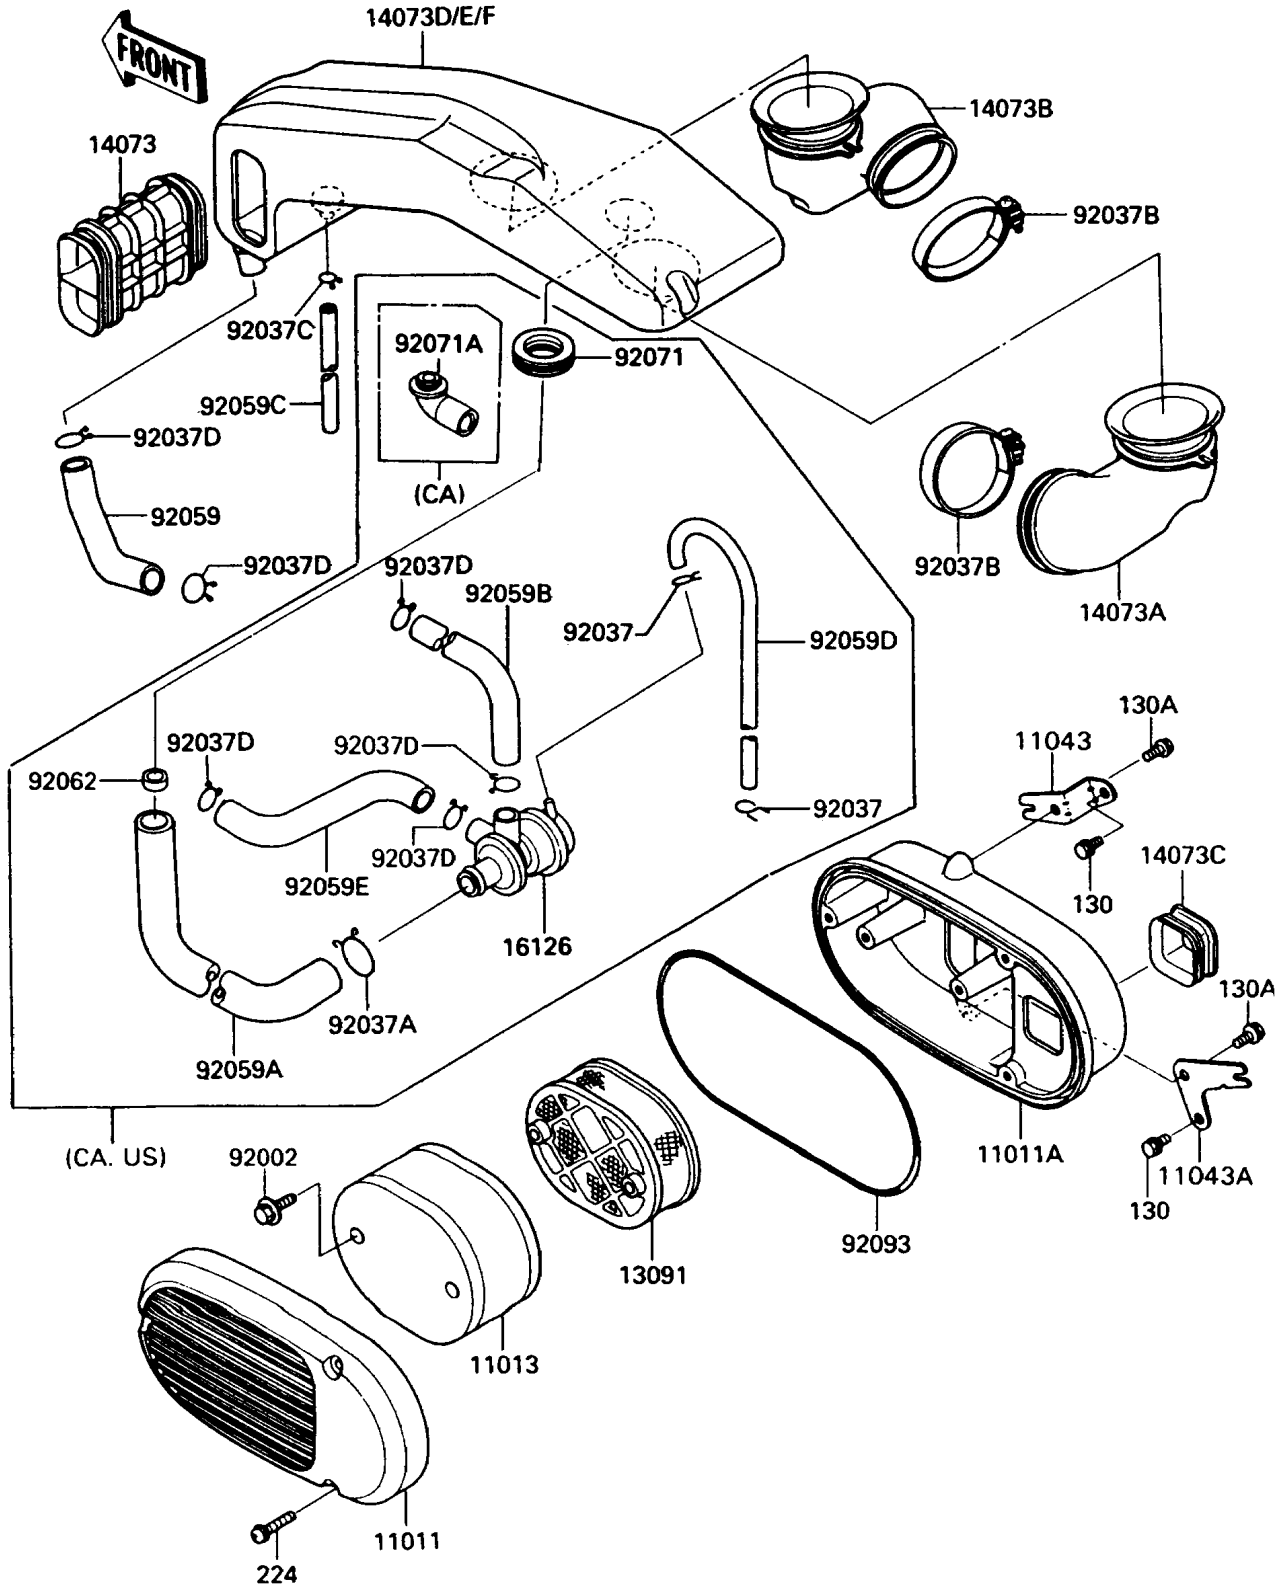

1990 Vulcan 750 PARTS DIAGRAM

Air Filter

E1130

1990 Vulcan 750 PARTS LIST

Air Filter

ITEM NAME	PART NUMBER	QUANTITY
CASE-AIR FILTER,OUTSIDE (Ref # 11011)	11011-1181	2
CASE-AIR FILTER,INSIDE (Ref # 11011A)	11011-1225	2
ELEMENT-AIR FILTER (Ref # 11013)	11013-1122	2
BRACKET,AIR FILTER CASE (Ref # 11043)	11043-1181	2
BRACKET,AIR FILTER CASE (Ref # 11043A)	11043-1975	2
HOLDER,ELEMENT (Ref # 13091)	13091-1345	2
DUCT,AIR FILTER (Ref # 14073)	14073-1197	2
DUCT,FR,CARBURATOR (Ref # 14073A)	14073-1199	1
DUCT,RR,CARBURATOR (Ref # 14073B)	14073-1200	1
DUCT,INLET (Ref # 14073C)	14073-1209	2
BOLT,6X25 (Ref # 92002)	92002-1137	4
CLAMP (Ref # 92037B)	92037-115	2
CLAMP,TUBE (Ref # 92037C)	92037-147	1
TUBE,15X20X116 (Ref # 92059)	92059-1512	1
TUBE (Ref # 92059C)	92059-1603	1
BOLT-FLANGED,6X10,BLACK (Ref # 130)	130C0610	4
BOLT-FLANGED,6X12 (Ref # 130A)	130C0612	4
SCREW-PAN-WP-CROS (Ref # 224)	224C0630	6
SEAL,AIR FILTER (Ref # 92093)	92093-1177	2
DUCT,MAIN (Ref # 14073D)	14073-1281	1
DUCT,MAIN (Ref # 14073E)	14073-1282	1
DUCT,MAIN (Ref # 14073F)	14073-1283	1
VALVE,AIR SWITCH (Ref # 16126)	16126-1139	1
CLAMP,TUBE (Ref # 92037)	92037-072	2
CLAMP,TUBE (Ref # 92037A)	92037-1076	1
CLAMP,TUBE (Ref # 92037D)	92037-213	2
CLAMP,TUBE (Ref # 92037D)	92037-213	6
TUBE,19X25X600 (Ref # 92059A)	92059-1537	1
TUBE (Ref # 92059B)	92059-1587	1

1990 Vulcan 750 PARTS LIST

Air Filter

ITEM NAME	PART NUMBER	QUANTITY
TUBE,4X9X330 (Ref # 92059D)	92059-1617	1
TUBE (Ref # 92059E)	92059-1618	1
NOZZLE,7X20.3X10 (Ref # 92062)	92062-1061	1
GROMMET,AIR FILTER (Ref # 92071)	92071-1013	1
GROMMET,AIR FILTER (Ref # 92071A)	92071-1114	1