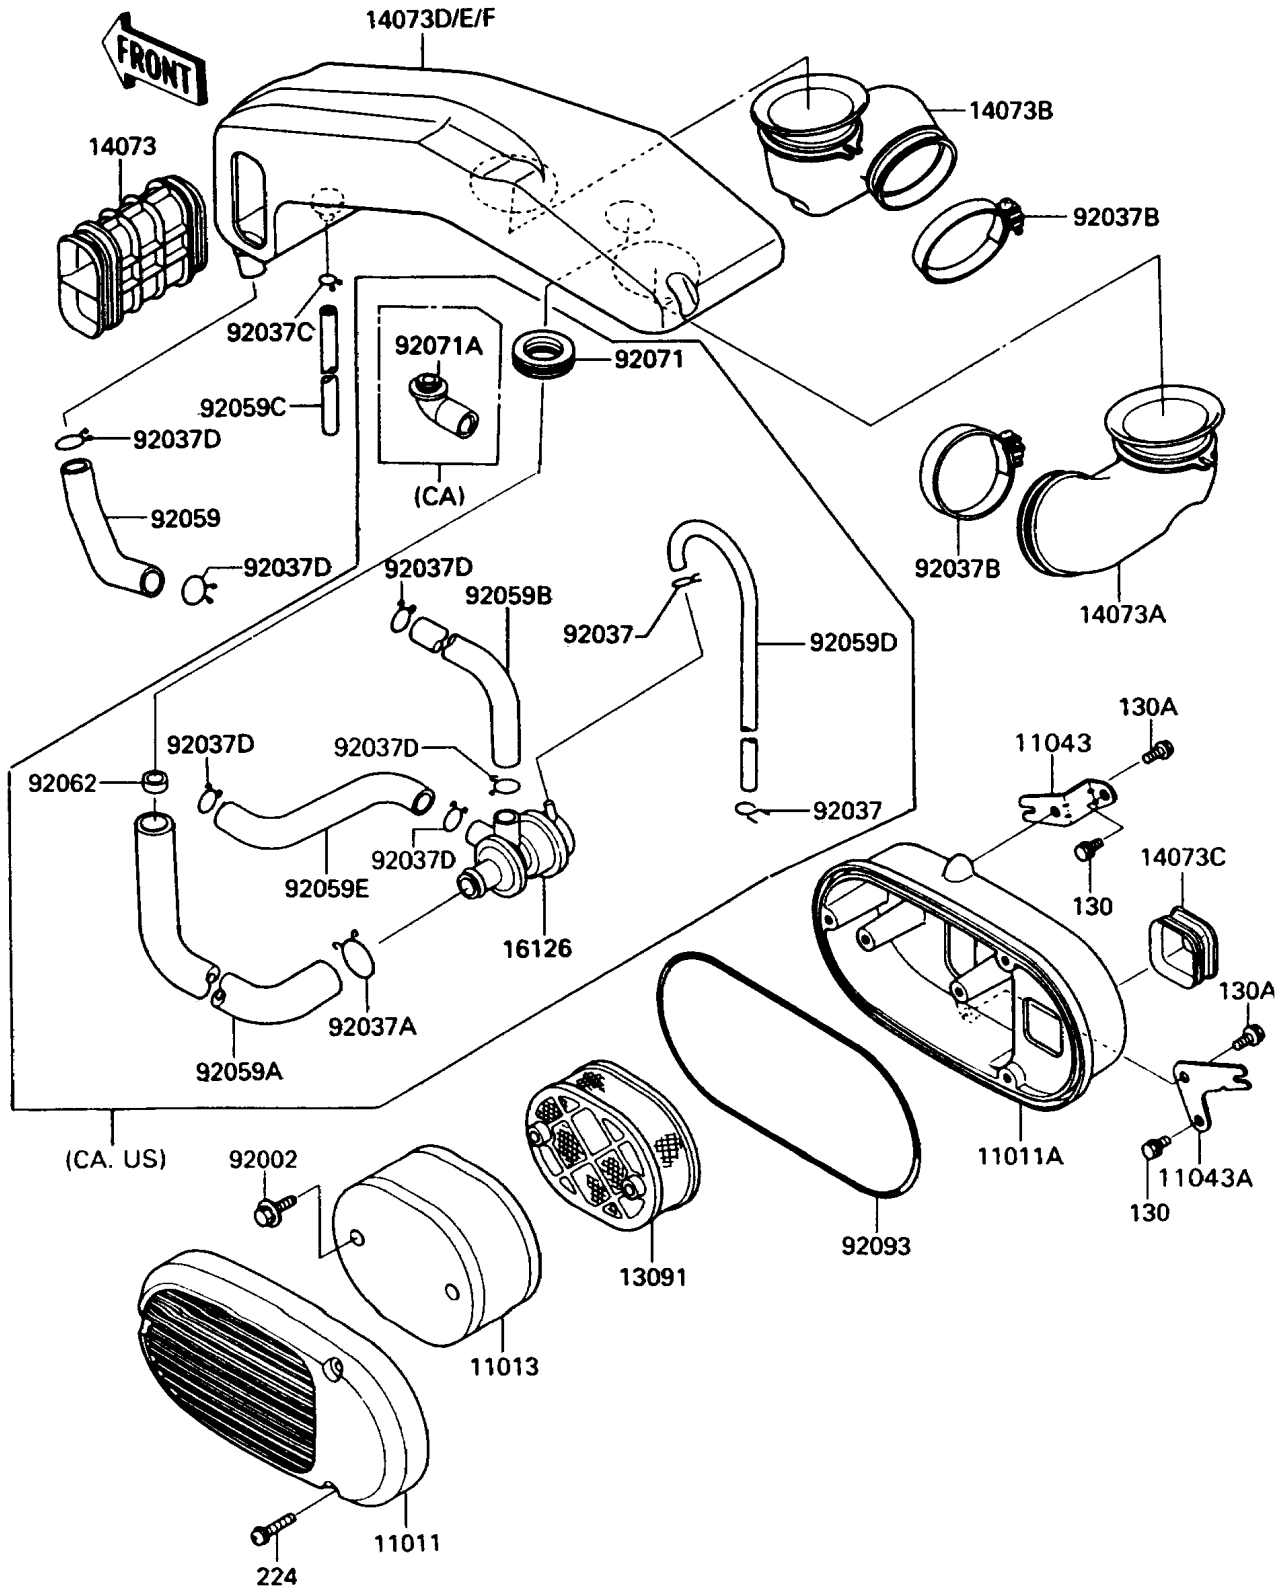

1992 Vulcan 750 PARTS DIAGRAM

Air Filter

E1130

1992 Vulcan 750 PARTS LIST

Air Filter

ITEM NAME	PART NUMBER	QUANTITY
CASE-AIR FILTER,OUTSIDE (Ref # 11011)	11011-1181	2
CASE-AIR FILTER,INSIDE (Ref # 11011A)	11011-1225	2
ELEMENT-AIR FILTER (Ref # 11013)	11013-1122	2
BRACKET,AIR FILTER CASE (Ref # 11043)	11043-1181	2
BRACKET,AIR FILTER CASE (Ref # 11043A)	11043-1975	2
HOLDER,ELEMENT (Ref # 13091)	13091-1345	2
DUCT,AIR FILTER (Ref # 14073)	14073-1197	2
DUCT,FR,CARBURATOR (Ref # 14073A)	14073-1199	1
DUCT,RR,CARBURATOR (Ref # 14073B)	14073-1200	1
DUCT,INLET (Ref # 14073C)	14073-1209	2
BOLT,6X25 (Ref # 92002)	92002-1137	4
CLAMP (Ref # 92037B)	92037-115	2
CLAMP,TUBE (Ref # 92037C)	92037-147	1
TUBE,15X20X116 (Ref # 92059)	92059-1512	1
TUBE (Ref # 92059C)	92059-1603	1
BOLT-FLANGED,6X10,BLACK (Ref # 130)	130C0610	4
BOLT-FLANGED,6X12 (Ref # 130A)	130C0612	4
SCREW-PAN-WP-CROS (Ref # 224)	224C0630	6
SEAL,AIR FILTER (Ref # 92093)	92093-1177	2
DUCT,MAIN (Ref # 14073D)	14073-1281	1
DUCT,MAIN (Ref # 14073E)	14073-1282	1
DUCT,MAIN (Ref # 14073F)	14073-1283	1
VALVE,AIR SWITCH (Ref # 16126)	16126-1139	1
CLAMP,TUBE (Ref # 92037)	92037-072	2
CLAMP,TUBE (Ref # 92037A)	92037-1076	1
CLAMP,TUBE (Ref # 92037D)	92037-213	6
CLAMP,TUBE (Ref # 92037D)	92037-213	2
TUBE,19X25X600 (Ref # 92059A)	92059-1537	1
TUBE (Ref # 92059B)	92059-1587	1

1992 Vulcan 750 PARTS LIST

Air Filter

ITEM NAME	PART NUMBER	QUANTITY
TUBE,4X9X330 (Ref # 92059D)	92059-1617	1
TUBE (Ref # 92059E)	92059-1618	1
NOZZLE,7X20.3X10 (Ref # 92062)	92062-1061	1
GROMMET,AIR FILTER (Ref # 92071)	92071-1013	1
GROMMET,AIR FILTER (Ref # 92071A)	92071-1114	1